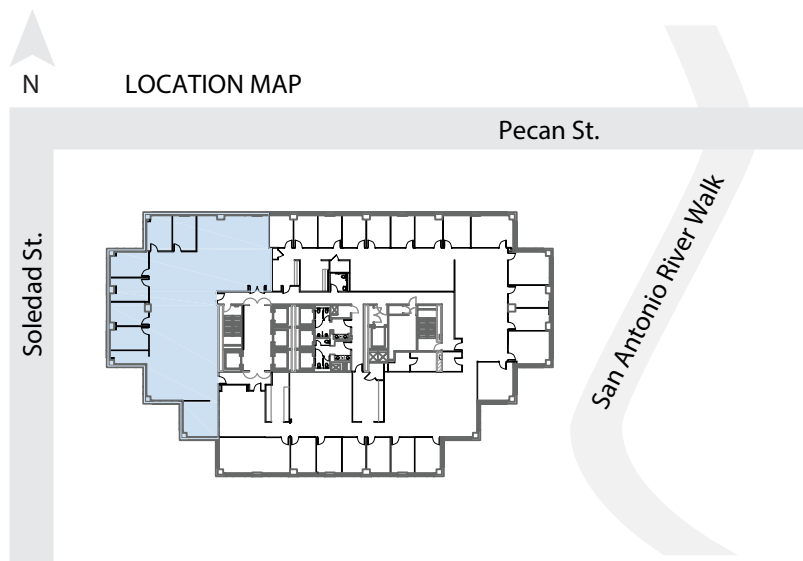

WESTON CENTRE

SUITE 2331

5,133 RSF

112 E. Pecan St.

San Antonio, TX 78205

WestonCentre.com

SCHEDULE
LEASING TOUR

Lindsey Tucker

(O) 210.710.4722

(C) 210.846.5578

lindsey.tucker@partnersrealestate.com

partners

Downtown's Best Address™