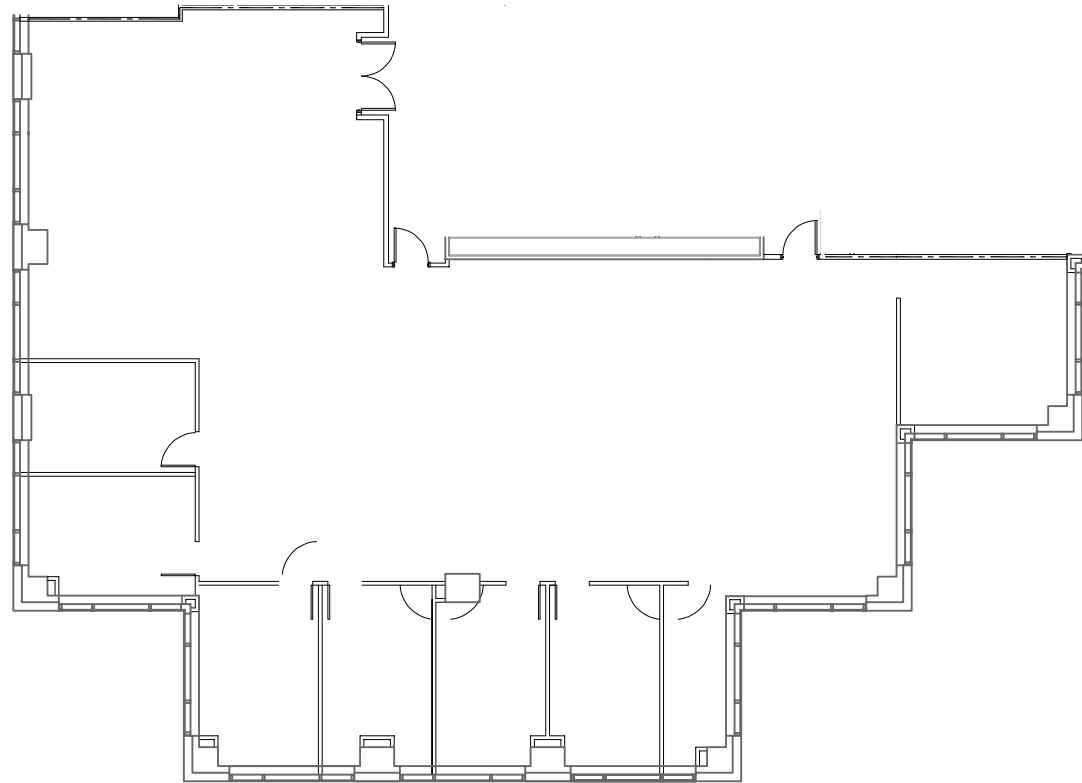

WESTON CENTRE

SUITE 2331

5,133 RSF

112 E. Pecan St.

San Antonio, TX 78205

WestonCentre.com

SCHEDULE
LEASING TOUR

Lindsey Tucker

(O) 210.710.4722

(C) 210.846.5578

lindsey.tucker@partnersrealestate.com

partners

Downtown's Best Address™