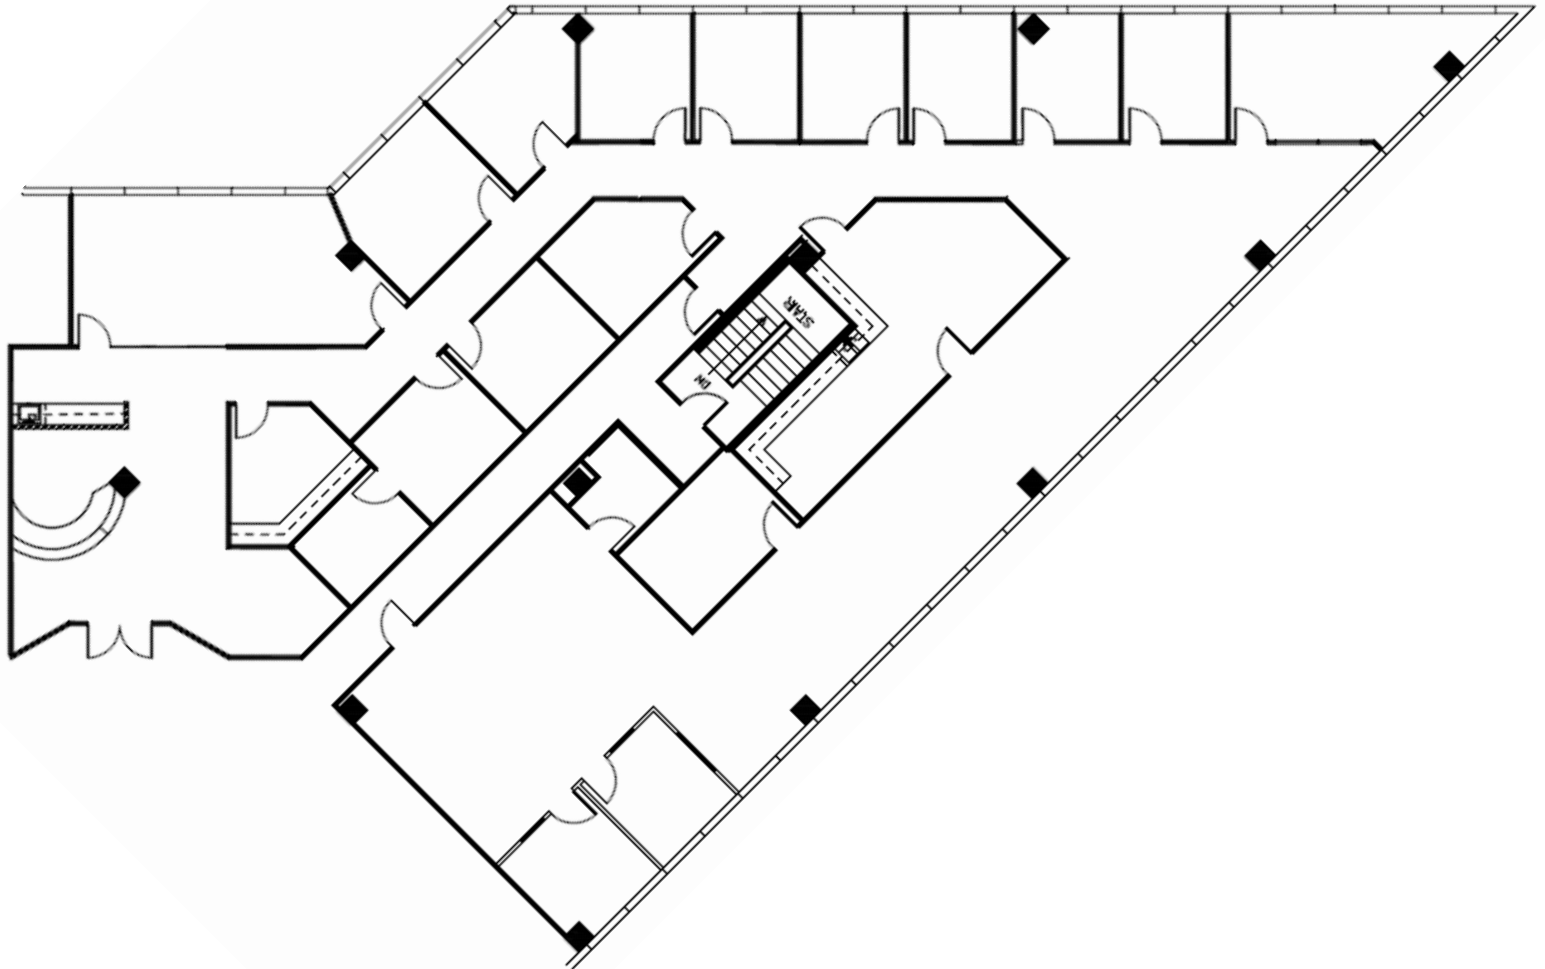

8600 FREEPORT | 8600 FREEPORT PARKWAY, IRVING, TX 75063

AVAILABLE
SUITES 400 | 7,149 RSF AVAILABLE

FOR MORE INFORMATION, PLEASE CONTACT:

LINDSAY WOLCOTT BROWN | 214.538.6224
Vice President
Lindsay.Wolcott@foundrycommercial.com