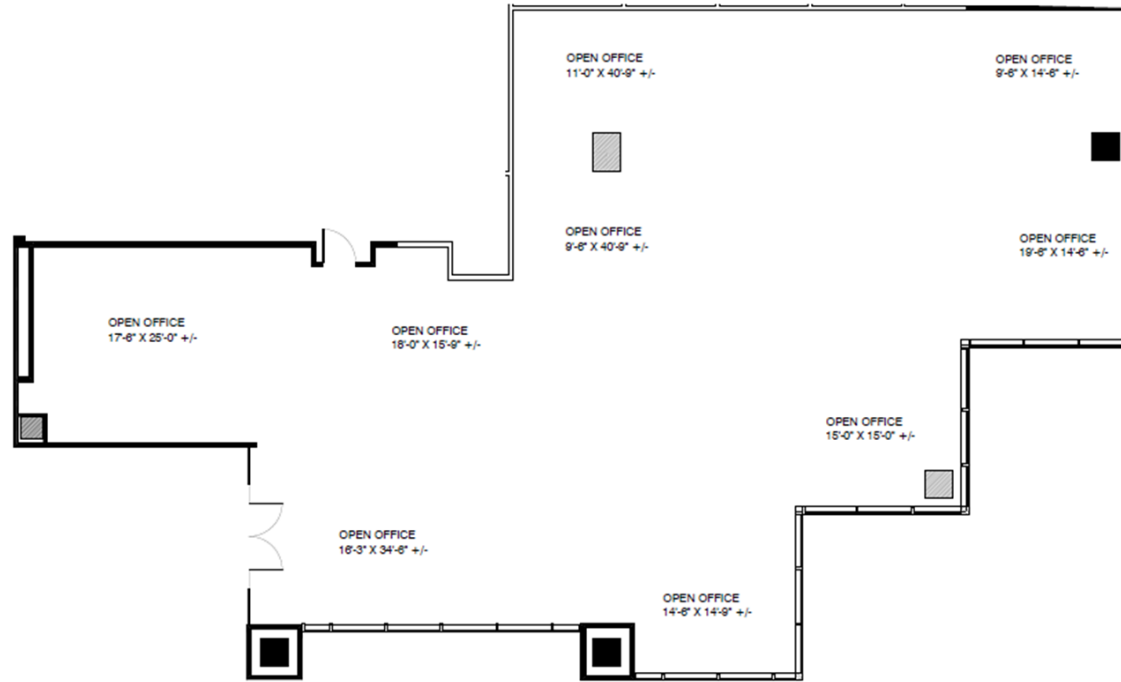

MILLENNIUM TOWER

15455 North Dallas Parkway | Addison, Texas

SUITE 125 4,651 RSF

LEASING TEAM

ELLIOT PRIEUR
 eprieur@gaedeke.com
 214.273.3333

BRODIE BURKE
 bburke@gaedeke.com
 214.273.3308

gaedeke.com

Fitwel[®]
Viral Response
Certified