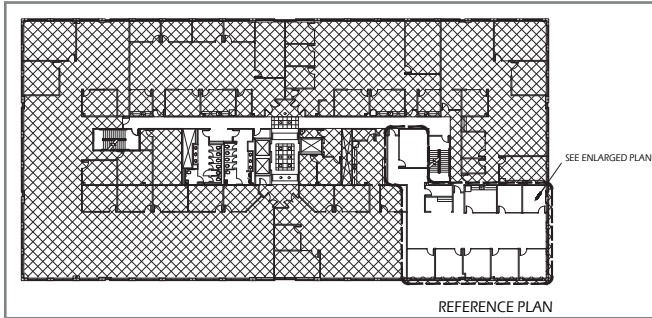

# Flagler Center Floorplan

12926 GRAN BAY PARKWAY | JACKSONVILLE, FL 32258

DRAWING NOT TO SCALE

Lakeside V  
Suite 350 | ±3,840 RSF

For Leasing Information, Please Contact:

Oliver Barakat (904) 630 6346

Billy Kuntz (904) 630 6350