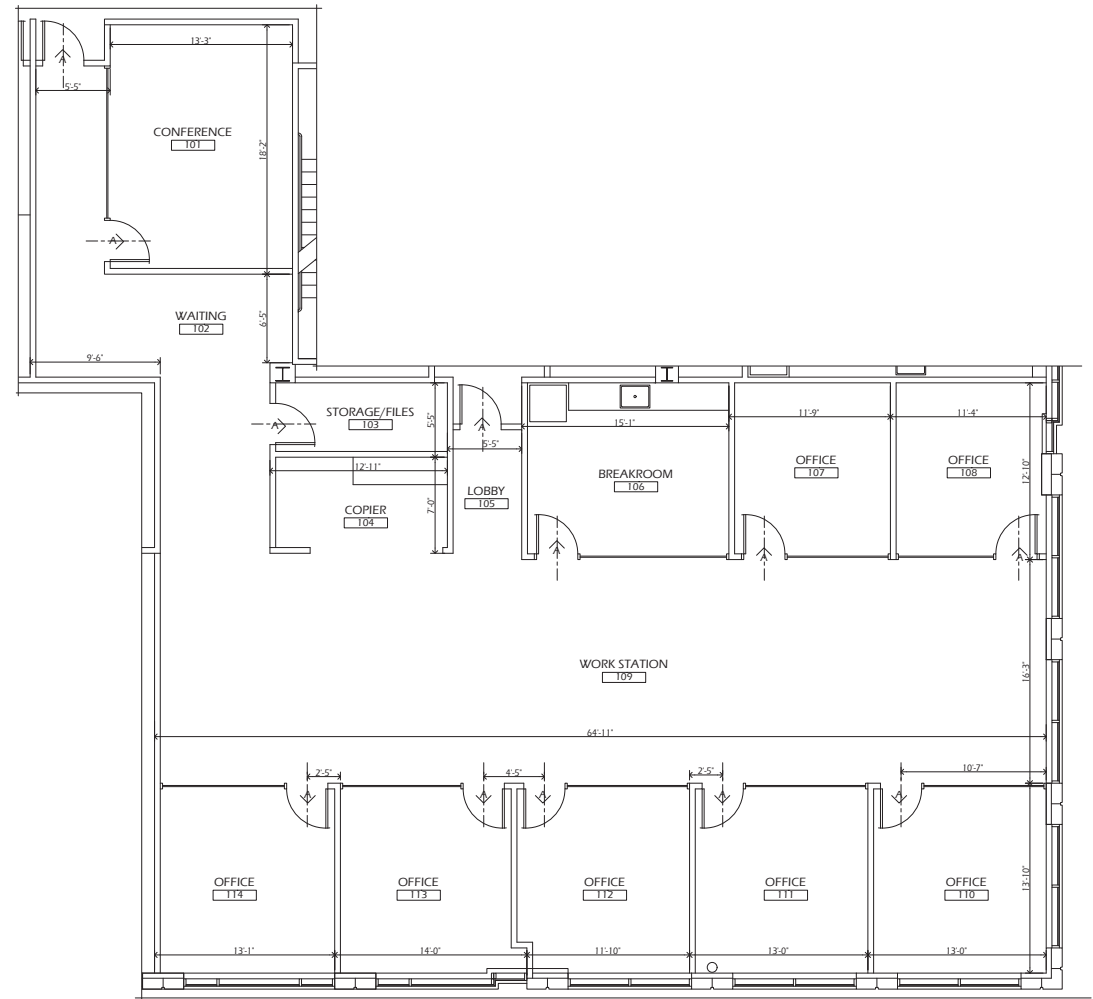

# Flagler Center Floorplan

12926 GRAN BAY PARKWAY | JACKSONVILLE, FL 32258

DRAWING NOT TO SCALE

Lakeside V  
Suite 350 | ±3,840 RSF

For Leasing Information, Please Contact:

Oliver Barakat (904) 630 6346

Billy Kuntz (904) 630 6350