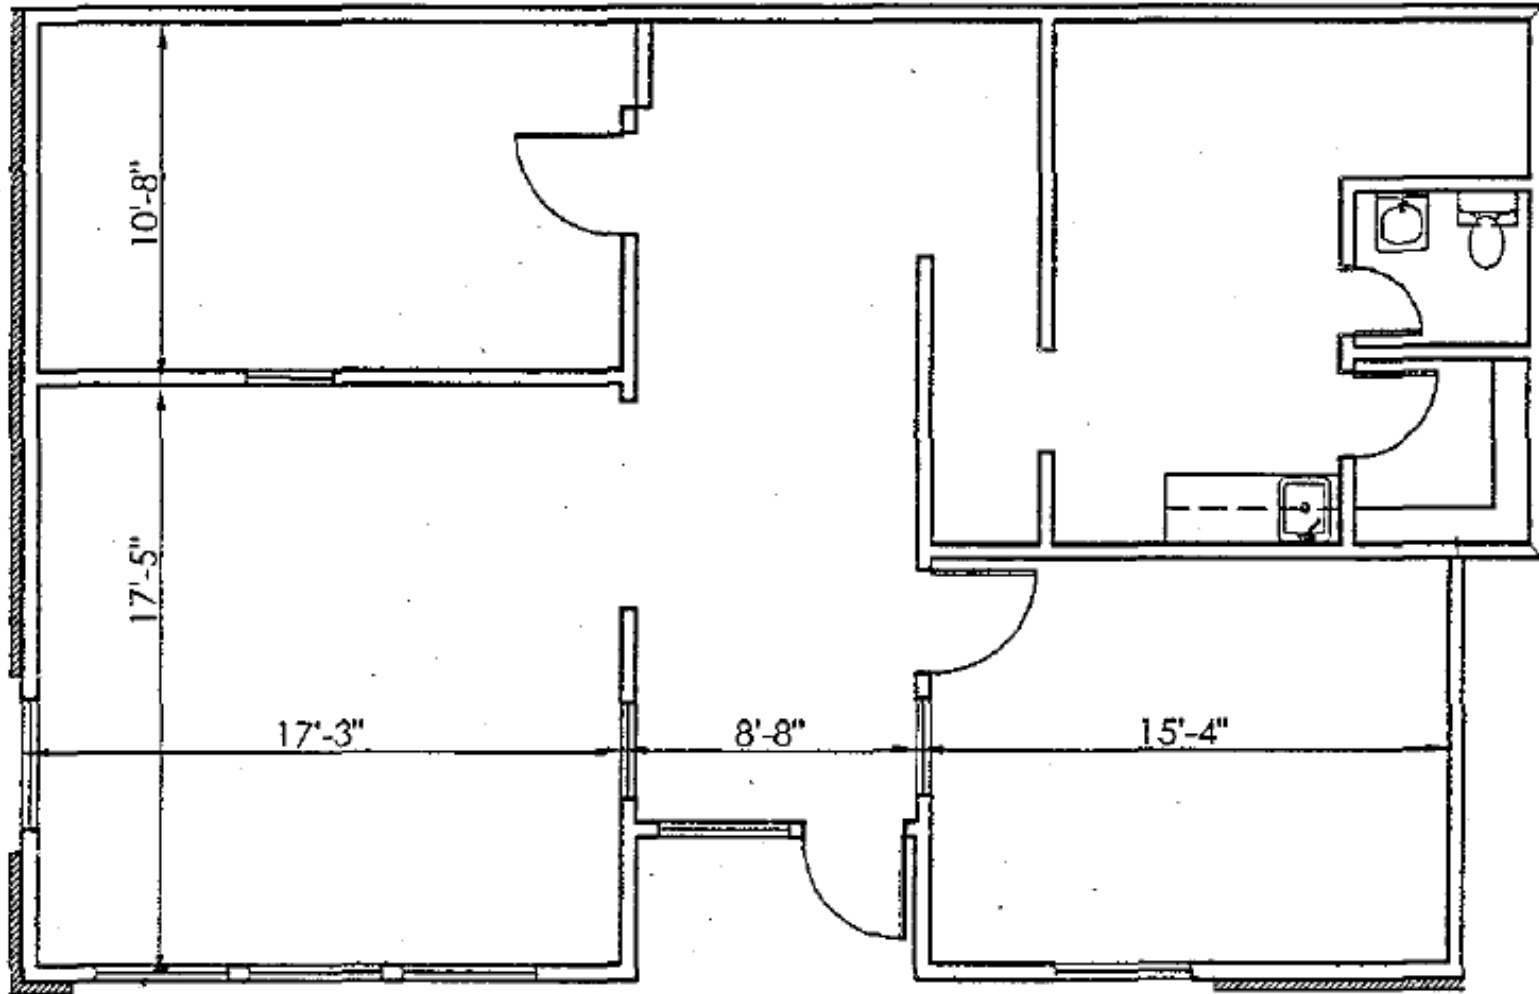

# Floor Plan - Suite 401

*The Park On Medical*

**Suite 401 - 1,183 SF**