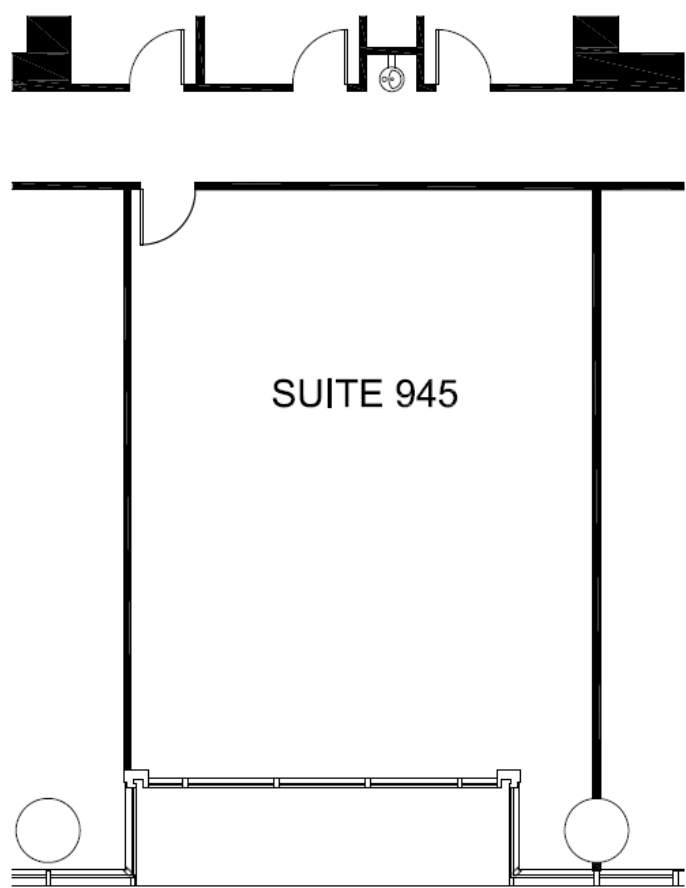

EXHIBIT "B"

**FLOOR PLAN**

FLOOR 09 PLAN

SUITE 945 1,010 RSF  
**PROMENADE**

1230 Peachtree Street  
Atlanta, Georgia 30309

A Property of Cousins Properties

This floor plan is intended only to show the location and configuration of the Demised Premises, it being understood that the layout and existence of any improvements within the Demised Premises or the applicable floor of the Building, as shown on this floor plan, may not be accurate.