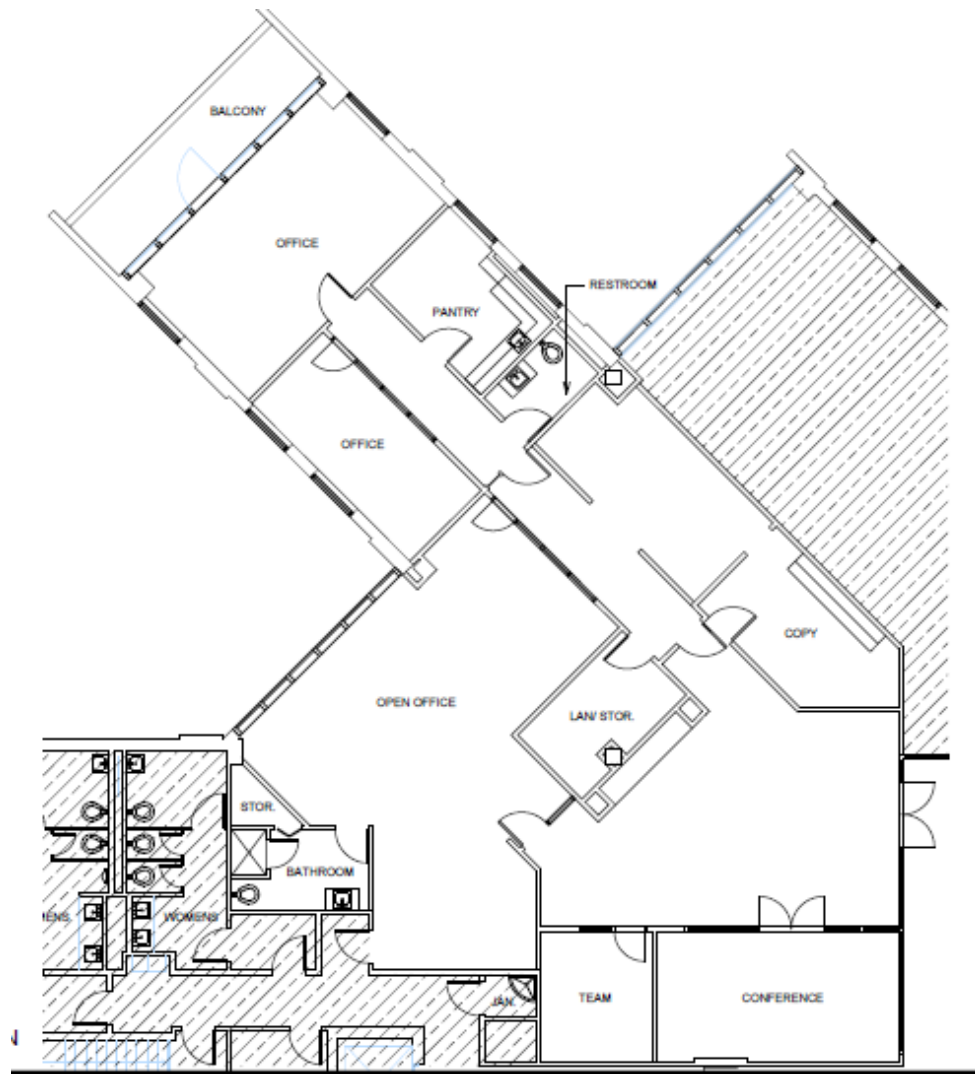

Suite 350 – 4,702 SF

The Atrium at Broken Sound

6111 Broken Sound Parkway NW, Boca Raton, FL