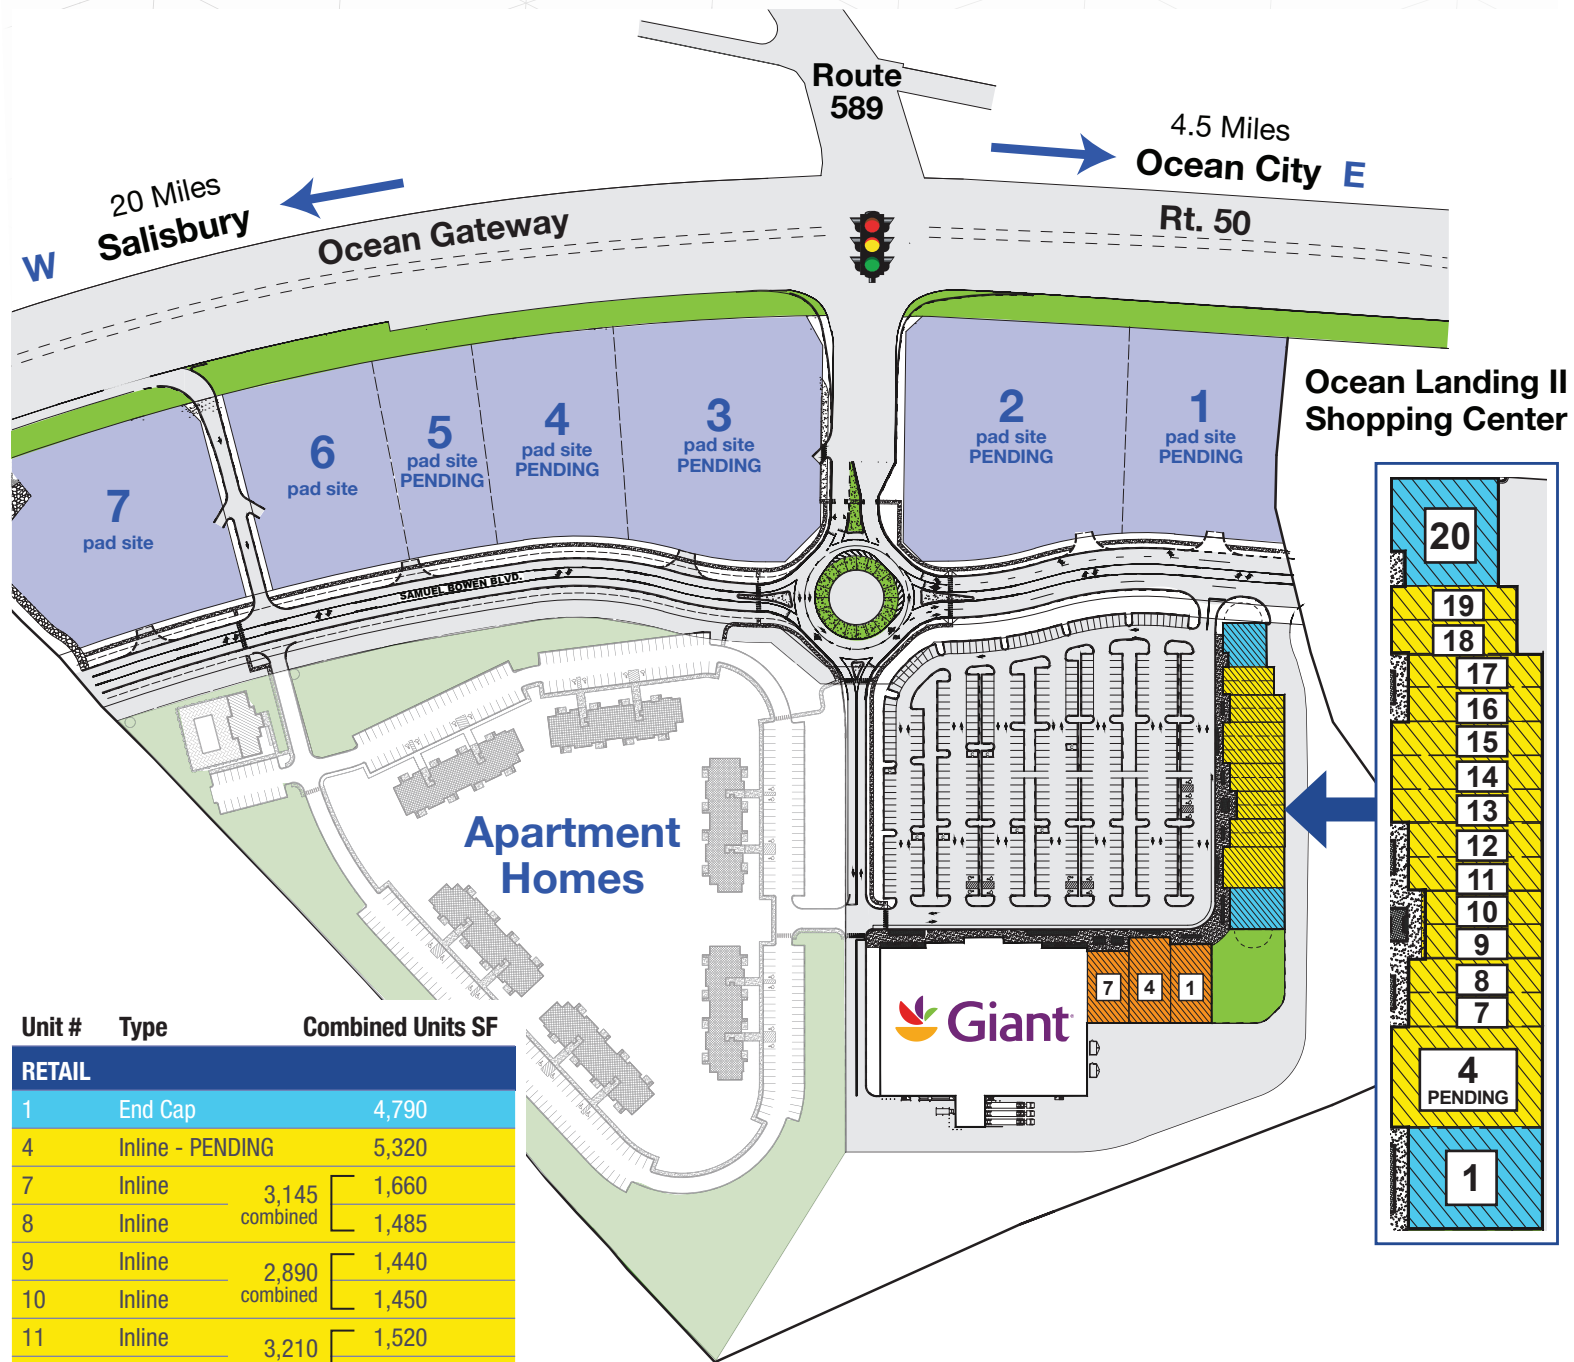

Coastal Square Draft Site Plan:

| Unit # | Type | Combined Units SF |
|---------------|------------------|-------------------|
| RETAIL | | |
| 1 | End Cap | 4,790 |
| 4 | Inline - PENDING | 5,320 |
| 7 | Inline | 3,145 combined |
| 8 | Inline | |
| 9 | Inline | 2,890 combined |
| 10 | Inline | |
| 11 | Inline | 3,210 combined |
| 12 | Inline | |
| 13 | Inline | 1,850 |
| 14 | Inline | 5,405 combined |
| 15 | Inline | |
| 16 | Inline | 3,320 combined |
| 17 | Inline | |
| 18 | Inline | 2,900 combined |
| 19 | Inline | |
| 20 | End Cap | 3,880 |

COASTAL SQUARE

11238 Ocean Gateway | Route 50 | Berlin, MD 21811 | Worcester County

Project Scope:

1. Retail up to 122,000 square feet
2. Flex Pad Sites 1-2 acres
3. 168 Residential Apartments
4. Covering 50 acres

Traffic Counts:

30,000 VPD Rt 50-Coastal Gateway
20,000 VPD Rt 589

Drive Time Demographics:

20 min: 41,400 Population
30 min: 83,400 Population
45 min: 228,100 Population

Additional Information:

- New development with retail and highway pad sites
- Located close to Ocean City Beaches
- New full-turn intersection with traffic light
- Close to Salisbury MD and cross roads to MD/VA beaches and Chesapeake Bay Points

ROYAL FARMS

RITE AID

TRACTOR SUPPLY CO.

HARBOR FREIGHT
AutoZone

DUNKIN' DONUTS
CONCORD

DOLLAR GENERAL

GRAND PRIX

Wawa
CVS