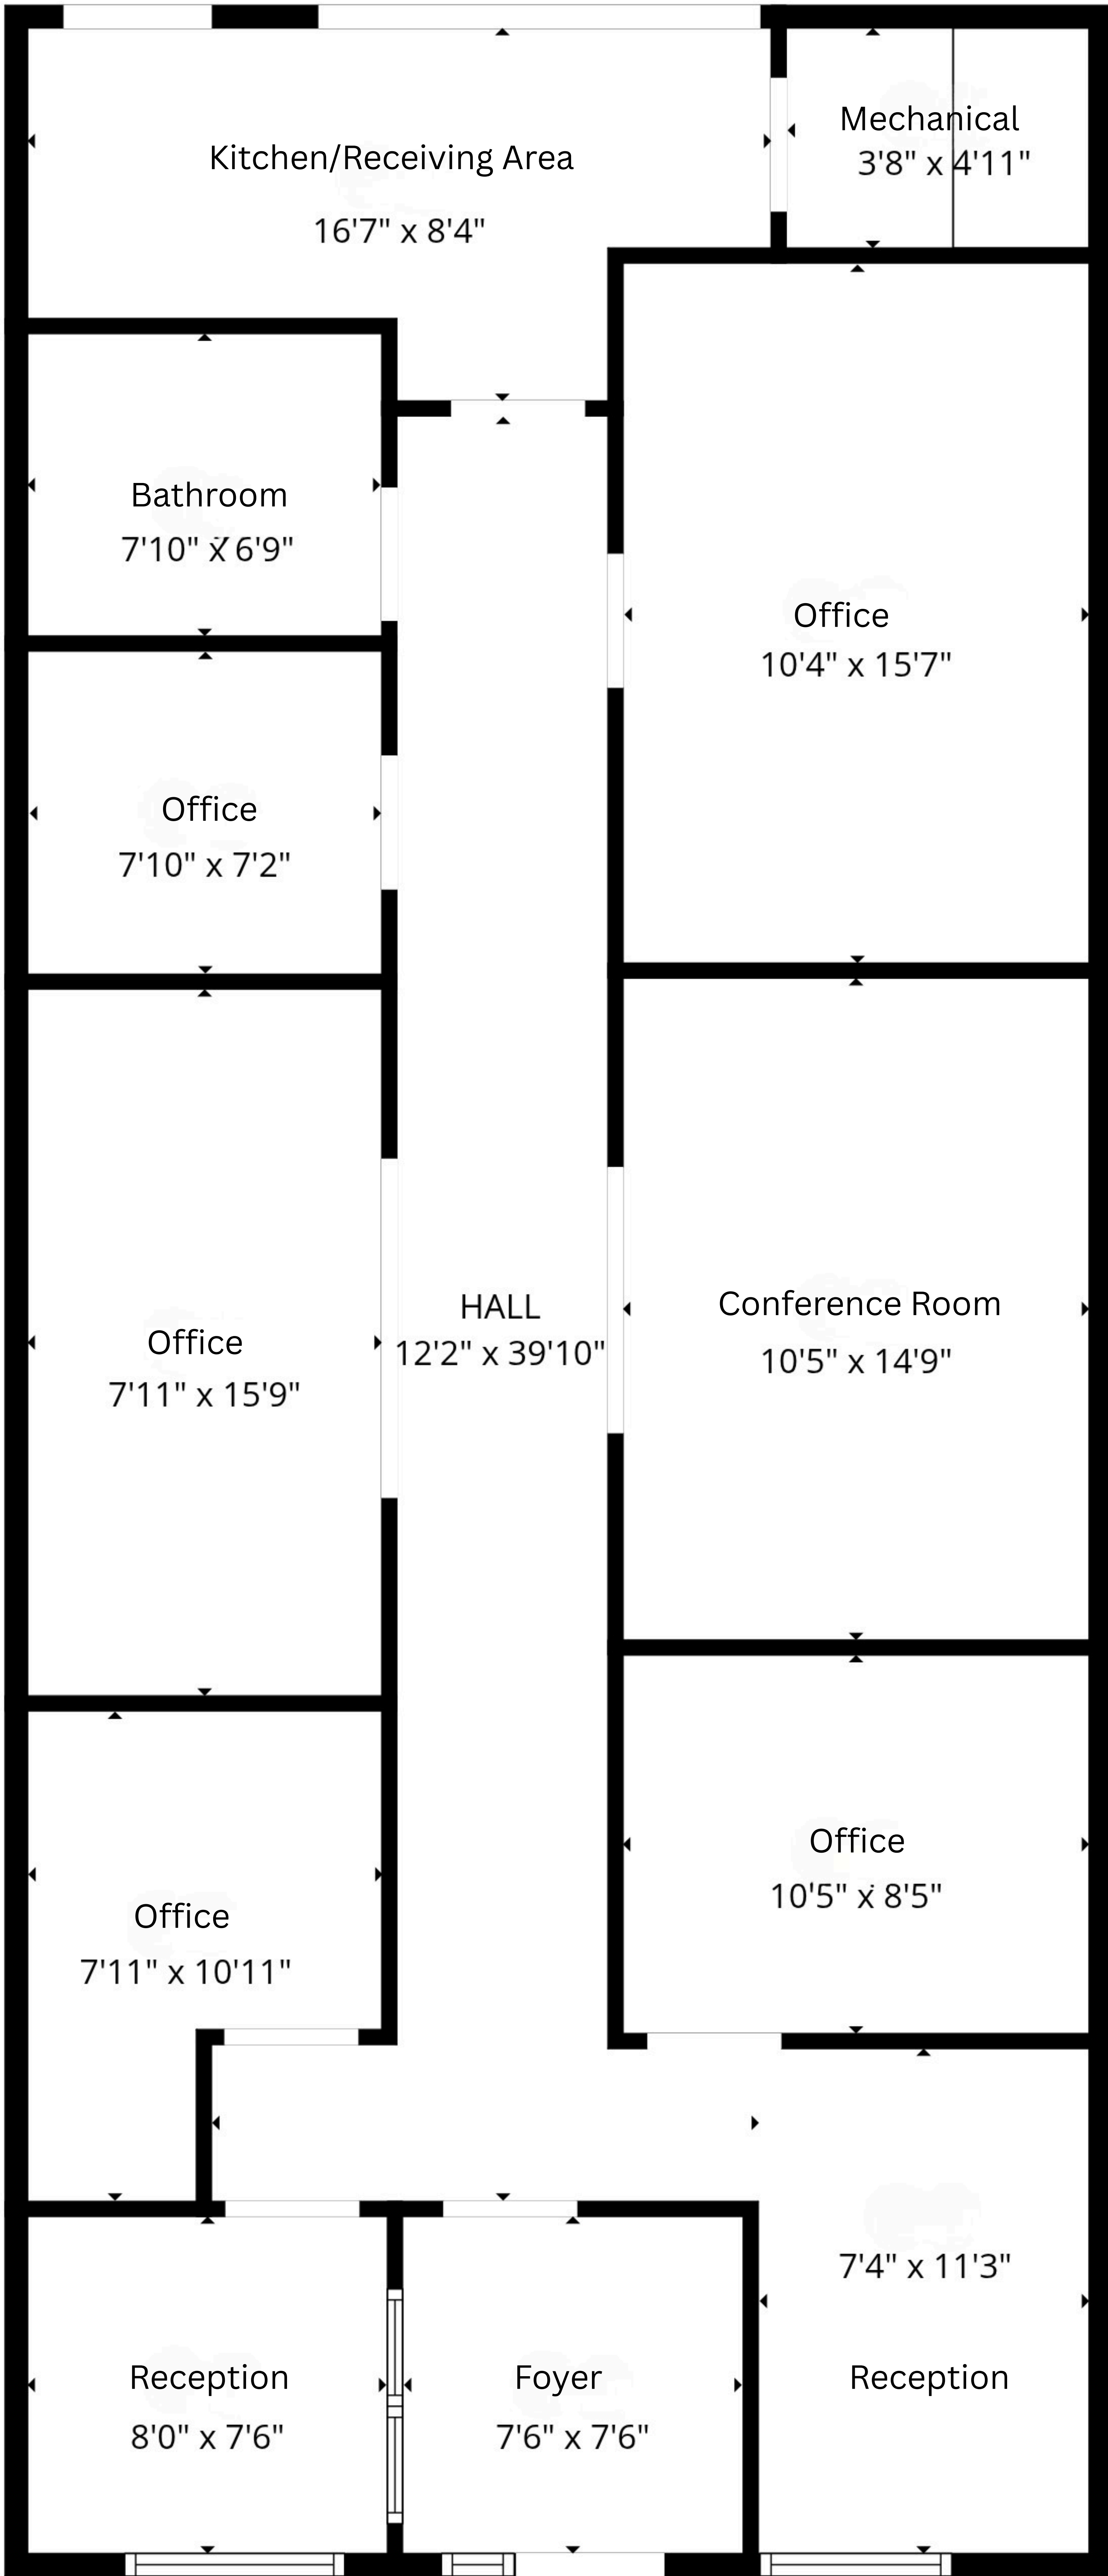

# 4639 Clyde Morris Blvd

## #106

**\*All measurements are approximate. Not To Scale\***

FLOOR PLAN CREATED BY CUBICASA APP. MEASUREMENTS DEEMED HIGHLY RELIABLE BUT NOT GUARANTEED.