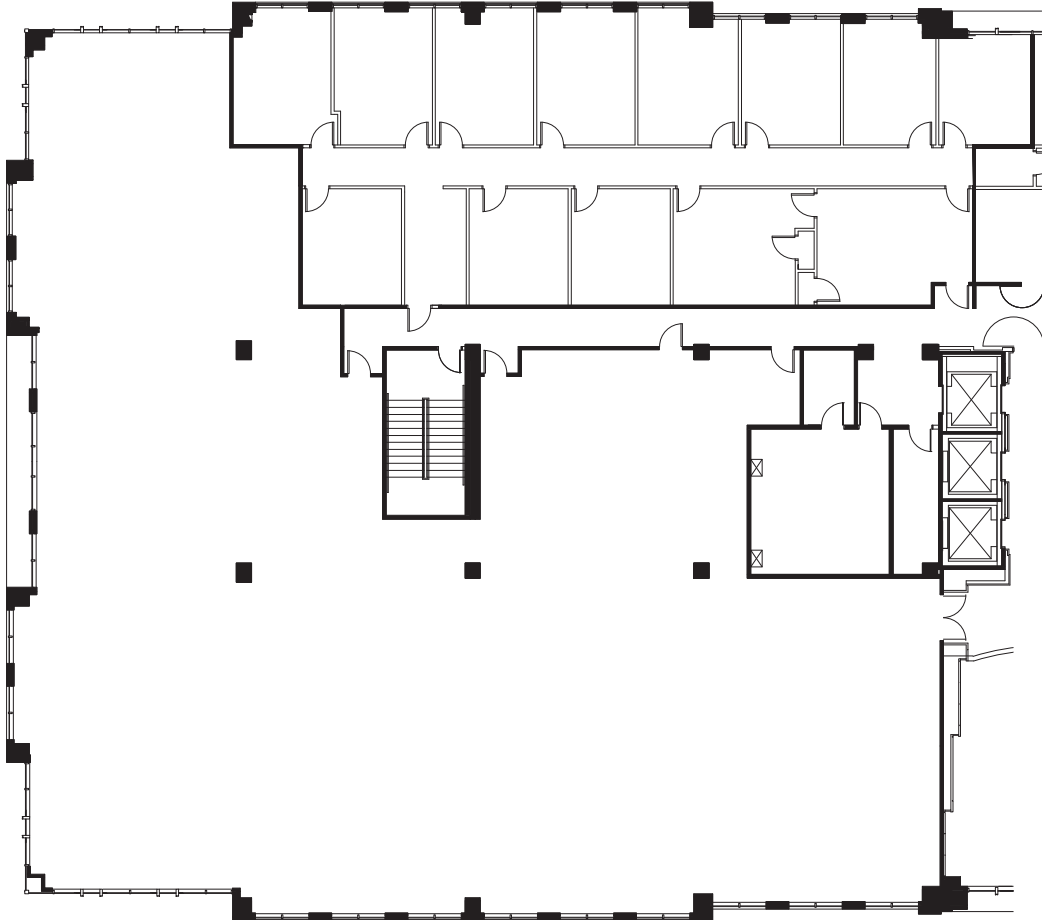

SUITE 250 & 260 | 14,881 SF

BOB BOYKIN
980.819.4274
BOB.BOYKIN@STREAMREALTY.COM

BARRY FABYAN
704.907.2532
BARRY.FABYAN@STREAMREALTY.COM