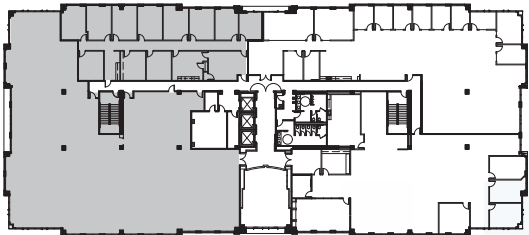

SUITE 250 & 260 | 14,881 SF

BOB BOYKIN
980.819.4274
BOB.BOYKIN@STREAMREALTY.COM

BARRY FABYAN
704.907.2532
BARRY.FABYAN@STREAMREALTY.COM