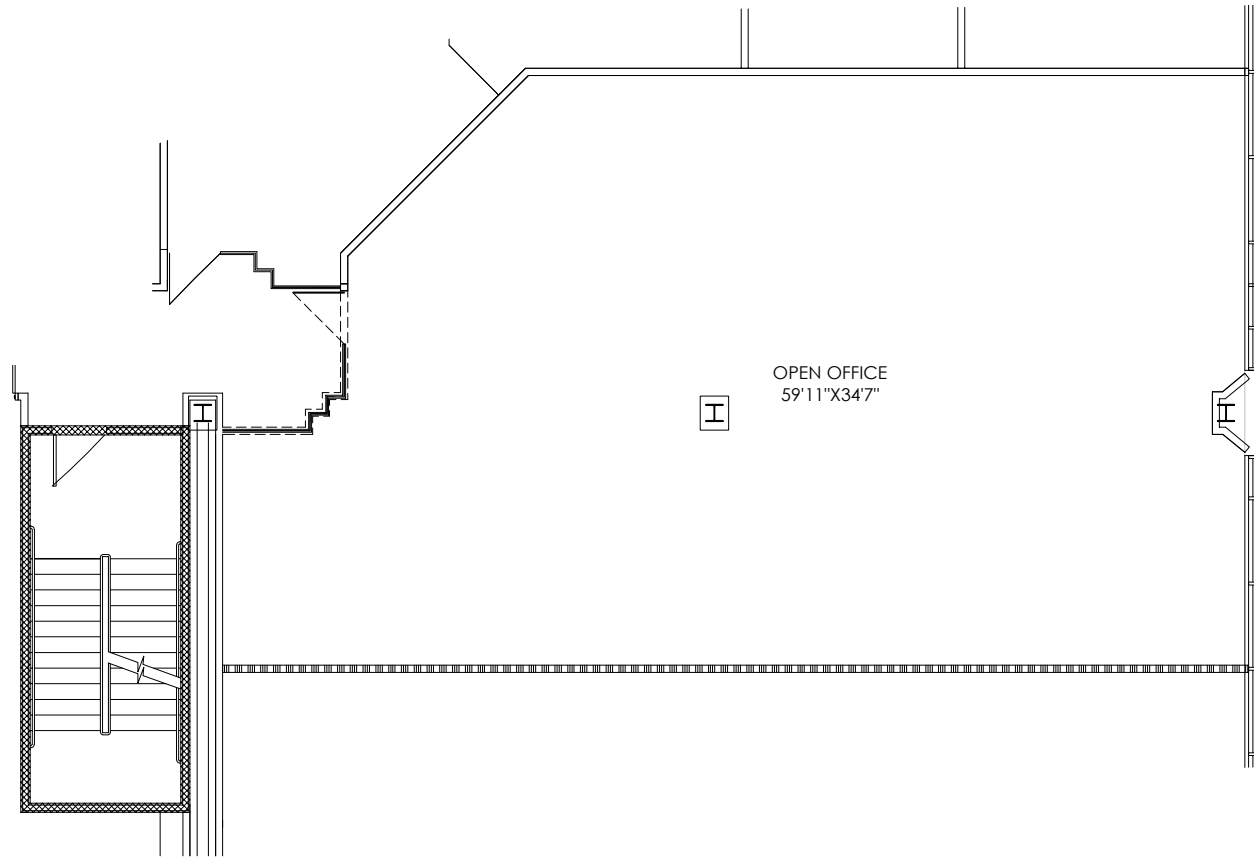

PARADISE VALLEY

CORPORATE CENTER

SUITE 250
±2,256 RSF

KEY
PLAN

OFFICE LEASING

TIM WHITTEMORE

Senior Director
+1 602 229 5931
tim.whittemore@cushwake.com

PATRICK SCHRIMSHER