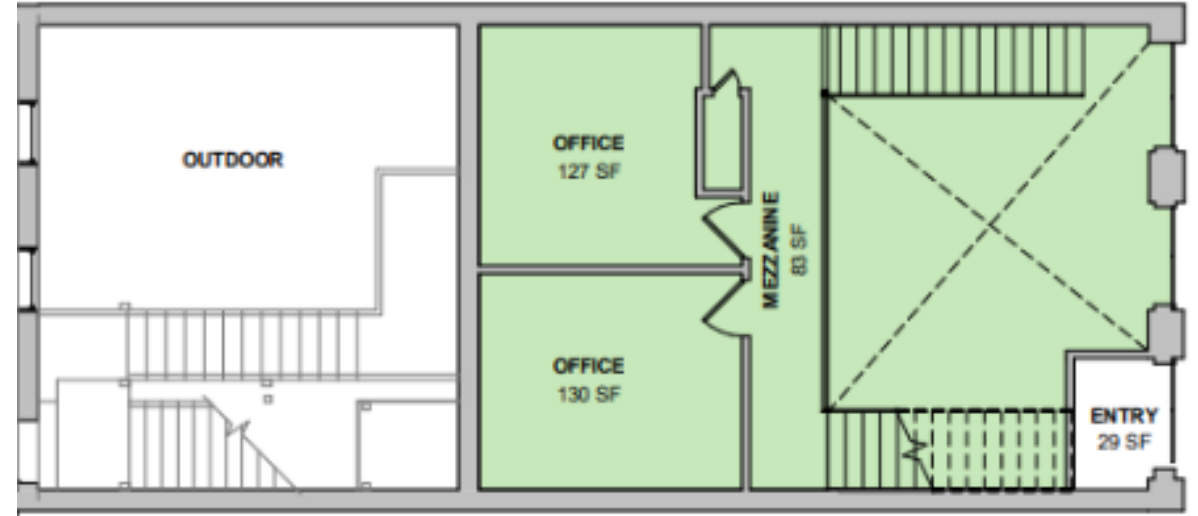

131 W Main Street, Spartanburg, SC 29306

Level 1

Level 2

SUITE D TOTAL - 1,601 SF
LEVEL 0 - 322 SF
LEVEL 1 - 580 SF
LEVEL 2 - 699 SF