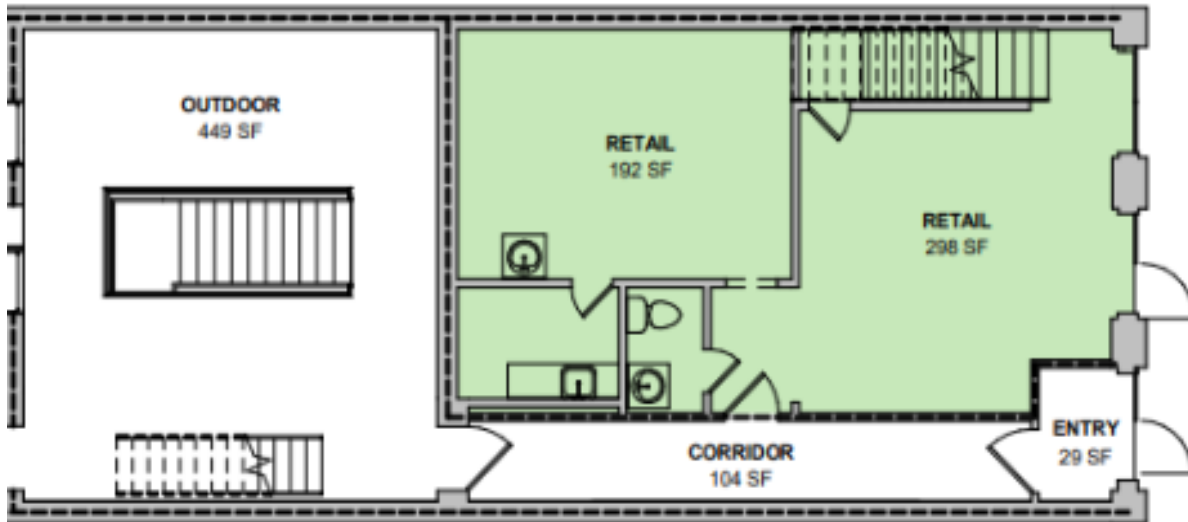

131 W Main Street, Spartanburg, SC 29306

Level 1

Level 2

SUITE D TOTAL - 1,601 SF
LEVEL 0 - 322 SF
LEVEL 1 - 580 SF
LEVEL 2 - 699 SF