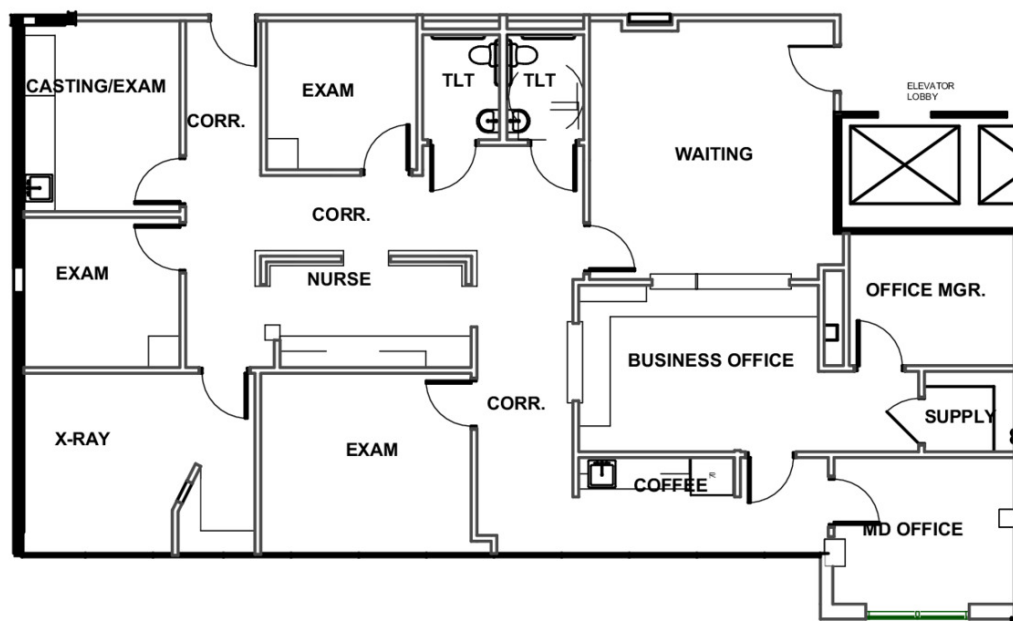

KEY PLAN

Seabie Hickson IV Matt Fergus
404.376.1295 404.414.7059
shickson@lpc.com mfergus@lpc.com

Lincoln