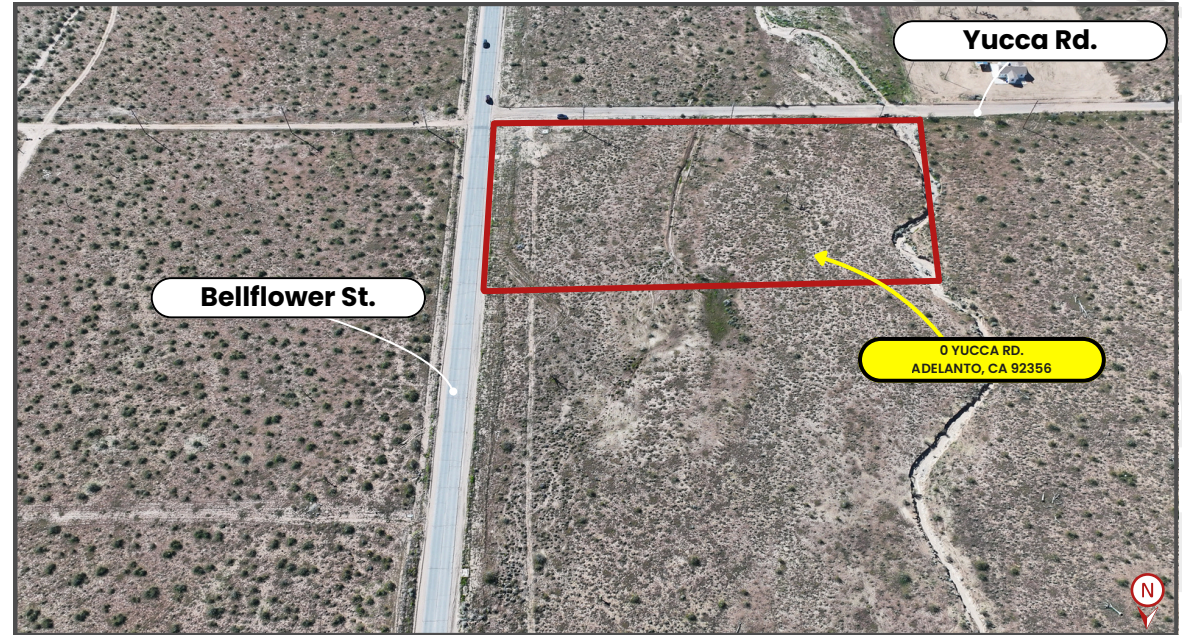

FOR SALE

INLAND
EMPIRE

±4.08 - ACRES (±117,725 SQ.FT.) OF LAND
0 YUCCA RD., ADELANTO, CA 92356 (0459-113-37-0000)

0 YUCCA RD., ADELANTO, CA 92356 (0459-113-37-0000)

±4.08 - ACRES (±117,725 SQ.FT.) OF LAND

PROPERTY FEATURES

Address: 0 Yucca Rd., Adelanto, CA 92356

Lot Size: ± 4.08 Acres (±117,725 Sq.Ft.)

APN: 0459-113-37-0000

Zoning: Residential Medium (RM 12)

PROPERTY HIGHLIGHTS

- Flat Topography – Ideal for development, helping reduce grading and site preparation costs.
- Prime Location – Less than 1 mile from US-395 Highway, providing excellent regional access.
- Strategic Proximity – Near the Southern California Logistics Airport, a major industrial and logistics hub.
- Zoned RM-12 – Allows up to 12 dwelling units per acre (multi-family residential development).
- Developer Friendly – Vacant land ready for planning, entitlement, and development.
- Investment Opportunity – Located in a growing area with increasing demand for housing.

ADDITIONAL PICTURES

0 YUCCA RD., ADELANTO, CA 92356 (0459-113-37-0000)

±4.08 - ACRES (±117,725 SQ.FT.) OF LAND

CONTACTS

"Happy" Raj Singh

T(909) 935-0931

Raj.Singh@kwcommercial.com

CaIDRE Lic. #02199675