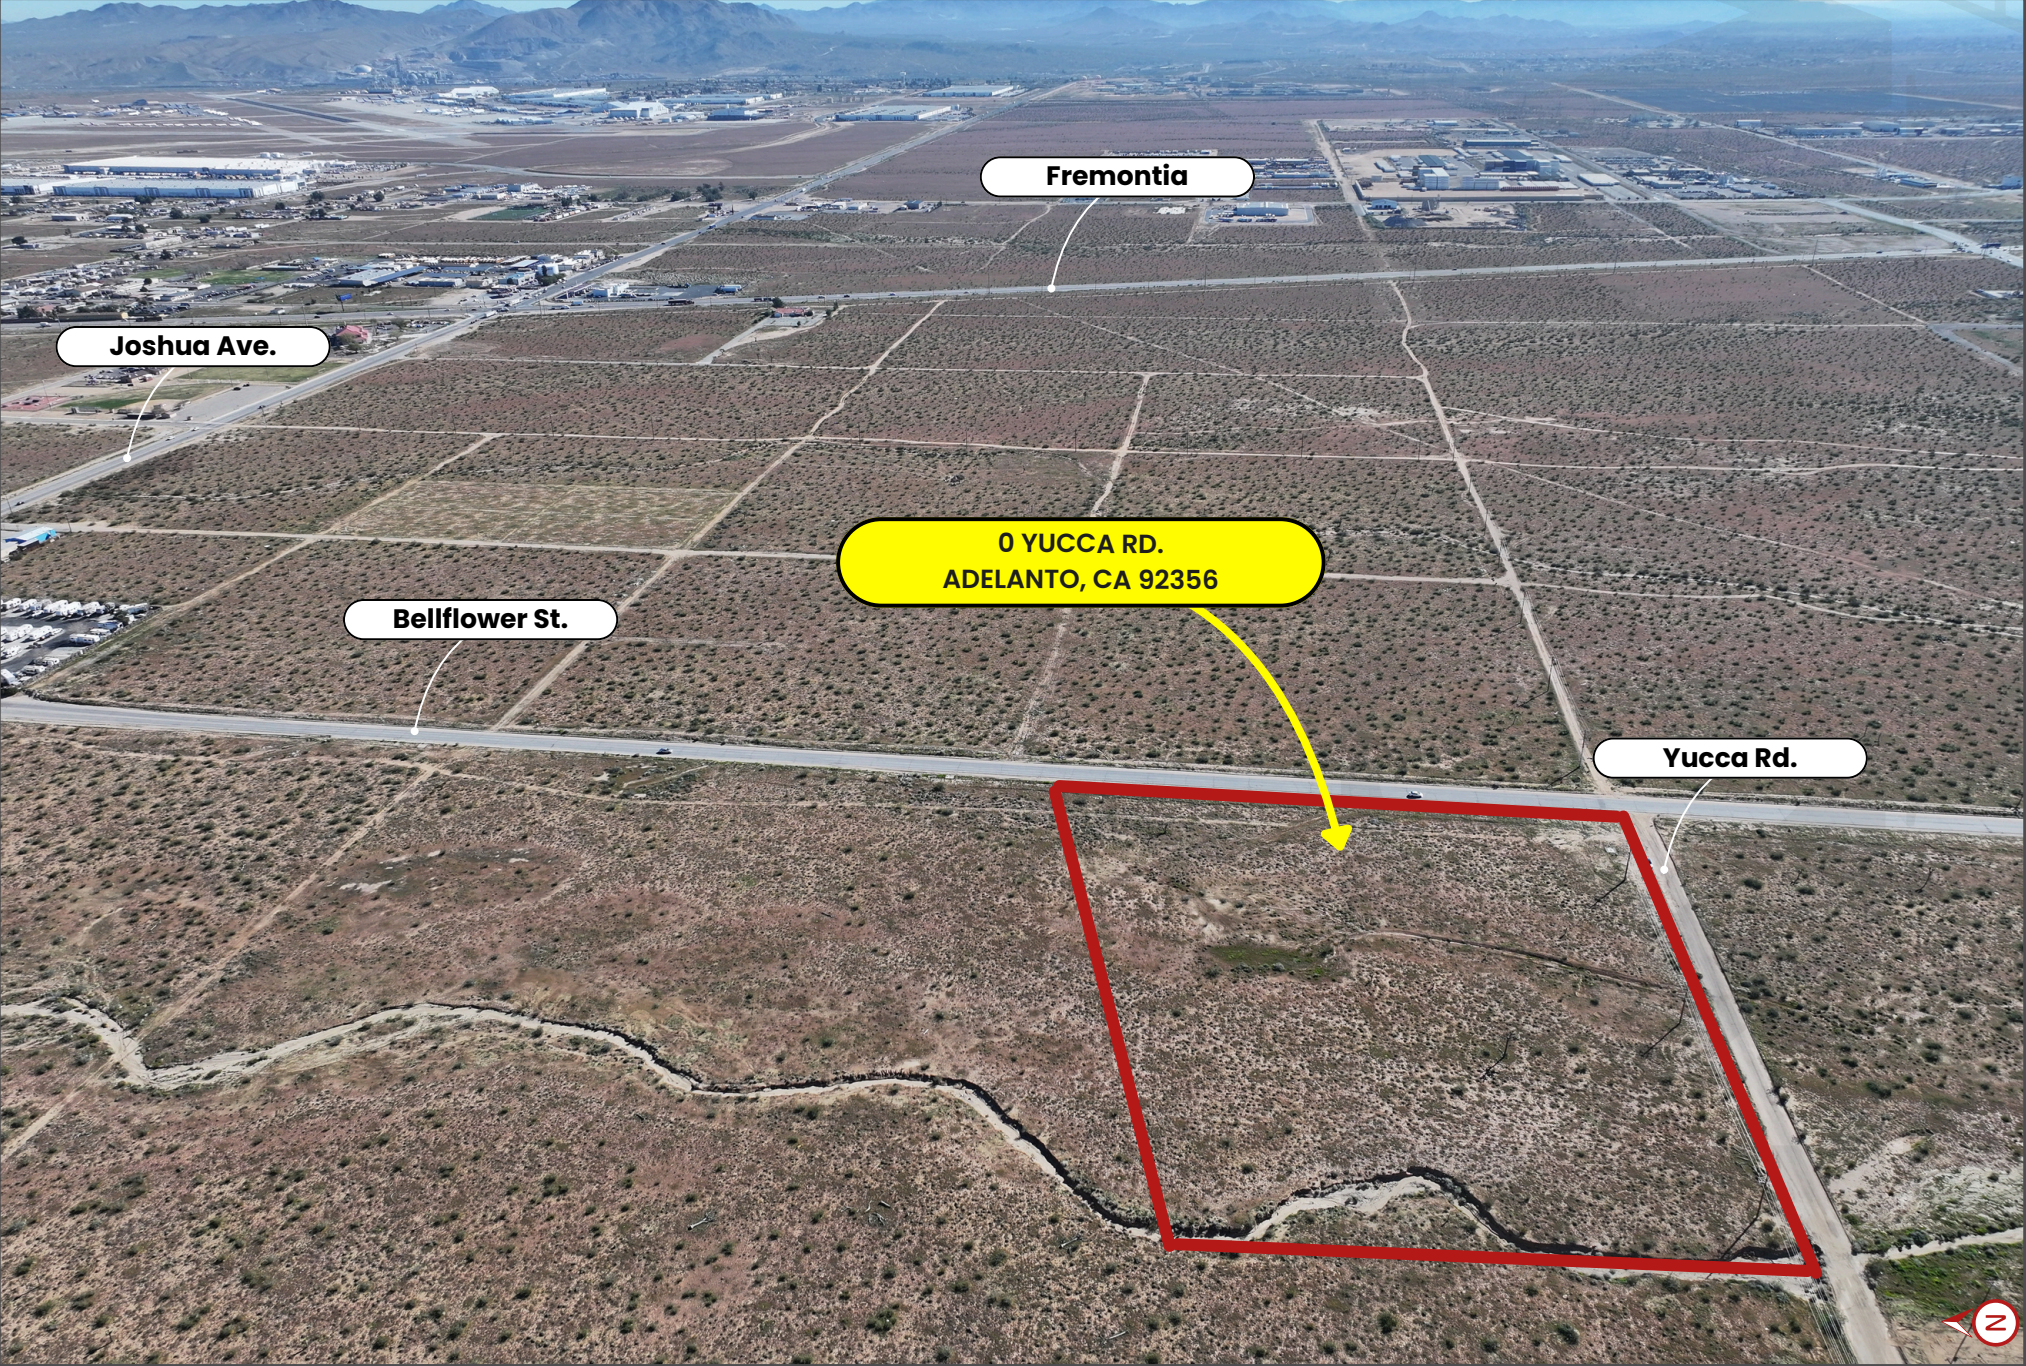

FOR SALE

INLAND
EMPIRE

±4.08 - ACRES (±117,725 SQ.FT.) OF LAND
0 YUCCA RD., ADELANTO, CA 92356 (0459-113-37-0000)

0 YUCCA RD., ADELANTO, CA 92356 (0459-113-37-0000)

±4.08 - ACRES (±117,725 SQ.FT.) OF LAND

PROPERTY FEATURES

Address: 0 Yucca Rd., Adelanto, CA 92356

Lot Size: ± 4.08 Acres (±117,725 Sq.Ft.)

APN: 0459-113-37-0000

Zoning: Residential Medium (RM 12)

PROPERTY HIGHLIGHTS

- Flat Topography – Ideal for development, helping reduce grading and site preparation costs.
- Prime Location – Less than 1 mile from US-395 Highway, providing excellent regional access.
- Strategic Proximity – Near the Southern California Logistics Airport, a major industrial and logistics hub.
- Zoned RM-12 – Allows up to 12 dwelling units per acre (multi-family residential development).
- Developer Friendly – Vacant land ready for planning, entitlement, and development.
- Investment Opportunity – Located in a growing area with increasing demand for housing.

ADDITIONAL PICTURES

0 YUCCA RD., ADELANTO, CA 92356 (0459-113-37-0000)

±4.08 - ACRES (±117,725 SQ.FT.) OF LAND

CONTACTS

"Happy" Raj Singh

T(909) 935-0931

Raj.Singh@kwcommercial.com

CaIDRE Lic. #02199675