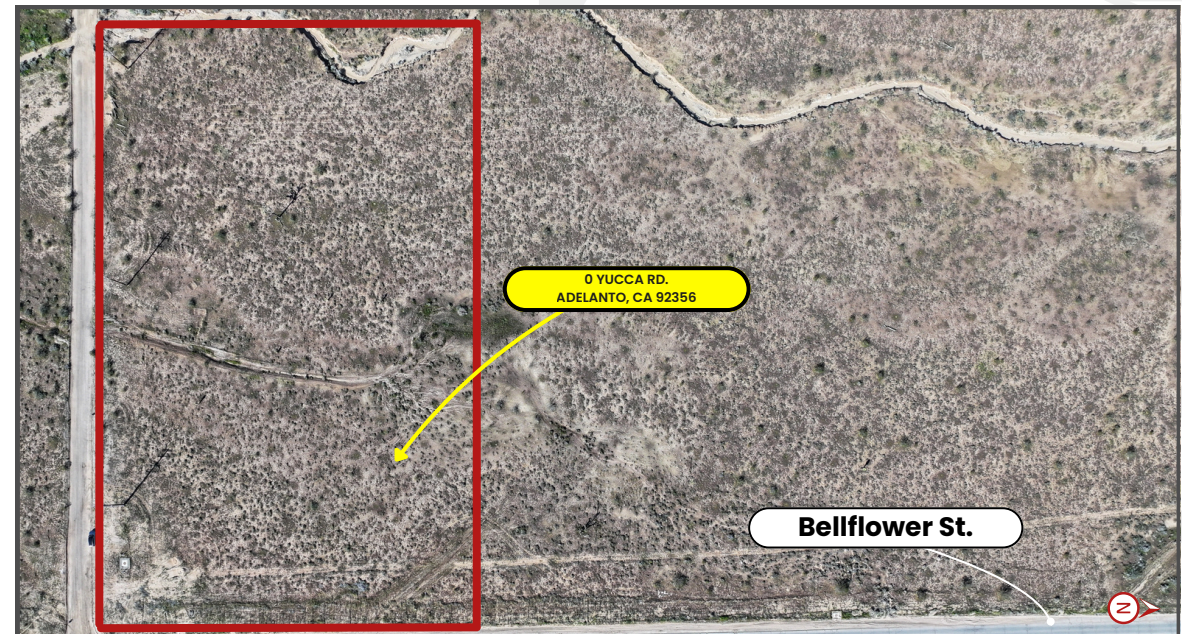

FOR SALE

INLAND
EMPIRE

±4.08 - ACRES (±117,725 SQ.FT.) OF LAND
0 YUCCA RD., ADELANTO, CA 92356 (0459-113-37-0000)

0 YUCCA RD., ADELANTO, CA 92356 (0459-113-37-0000)

±4.08 - ACRES (±117,725 SQ.FT.) OF LAND

PROPERTY FEATURES

Address: 0 Yucca Rd., Adelanto, CA 92356

Lot Size: ± 4.08 Acres (±117,725 Sq.Ft.)

APN: 0459-113-37-0000

Zoning: Residential Medium (RM 12)

PROPERTY HIGHLIGHTS

- Flat Topography – Ideal for development, helping reduce grading and site preparation costs.
- Prime Location – Less than 1 mile from US-395 Highway, providing excellent regional access.
- Strategic Proximity – Near the Southern California Logistics Airport, a major industrial and logistics hub.
- Zoned RM-12 – Allows up to 12 dwelling units per acre (multi-family residential development).
- Developer Friendly – Vacant land ready for planning, entitlement, and development.
- Investment Opportunity – Located in a growing area with increasing demand for housing.

ADDITIONAL PICTURES

0 YUCCA RD., ADELANTO, CA 92356 (0459-113-37-0000)

±4.08 - ACRES (±117,725 SQ.FT.) OF LAND

CONTACTS

"Happy" Raj Singh

T(909) 935-0931

Raj.Singh@kwcommercial.com

CaIDRE Lic. #02199675