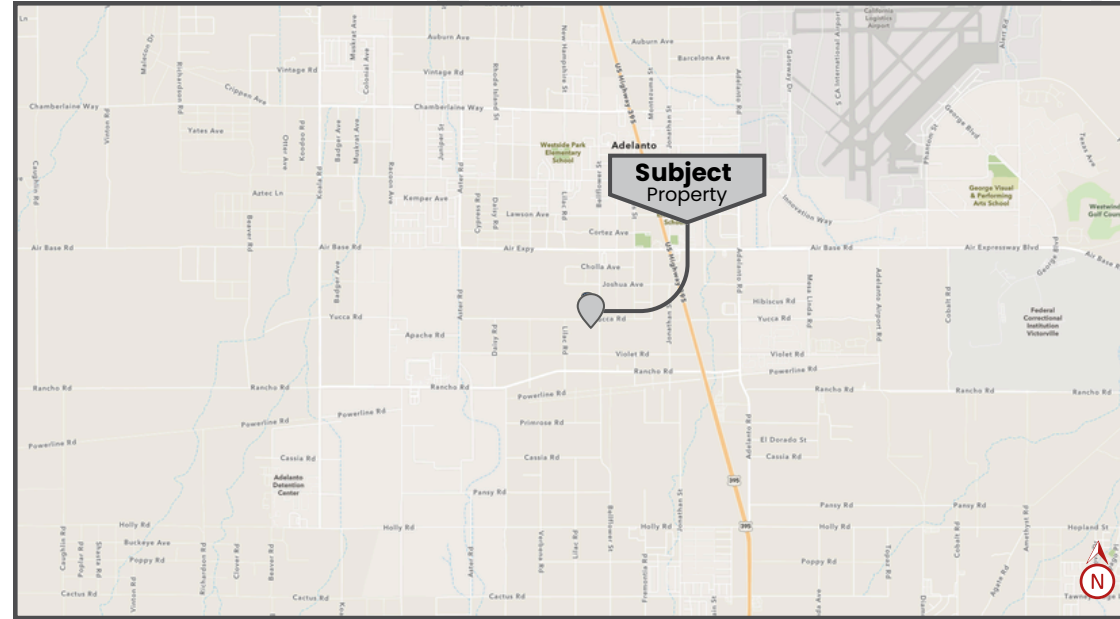

0 YUCCA RD., ADELANTO, CA 92356 (0459-113-37-0000)

±4.08 - ACRES (±117,725 SQ.FT.) OF LAND

CONTACTS

"Happy" Raj Singh

T(909) 935-0931

Raj.Singh@kwcommercial.com

CaIDRE Lic. #02199675

Rene Ramos, Jr.

T(909) 980-6868

Rene.Ramos@kwcommercial.com

CaIDRE Lic. #01836872

WE OBTAINED THE INFORMATION ABOVE FROM SOURCES WE BELIEVE TO BE RELIABLE. HOWEVER, WE HAVE NOT VERIFIED ITS ACCURACY AND MAKE NO GUARANTEE, WARRANTY, OR REPRESENTATION ABOUT IT. IT IS SUBMITTED SUBJECT TO THE POSSIBILITY OF ERRORS, OMISSIONS, CHANGE OF PRICE, RENTAL OR OTHER CONDITIONS, PRIOR SALE, LEASE OR FINANCING, OR WITHDRAWAL WITHOUT NOTICE. WE INCLUDE PROJECTIONS, OPINIONS, ASSUMPTIONS OR ESTIMATES FOR EXAMPLE ONLY, AND THEY MAY NOT REPRESENT CURRENT OR FUTURE PERFORMANCE OF THE PROPERTY. YOU AND YOUR TAX AND LEGAL ADVISORS SHOULD CONDUCT YOUR OWN INVESTIGATION OF THE PROPERTY AND TRANSACTION.

KW COMMERCIAL- INLAND EMPIRE

3595-1 Inland Empire Blvd.

Suite 1250

Ontario, CA 91764

909.980.6868

www.kwcie.com

LOCAL MAP