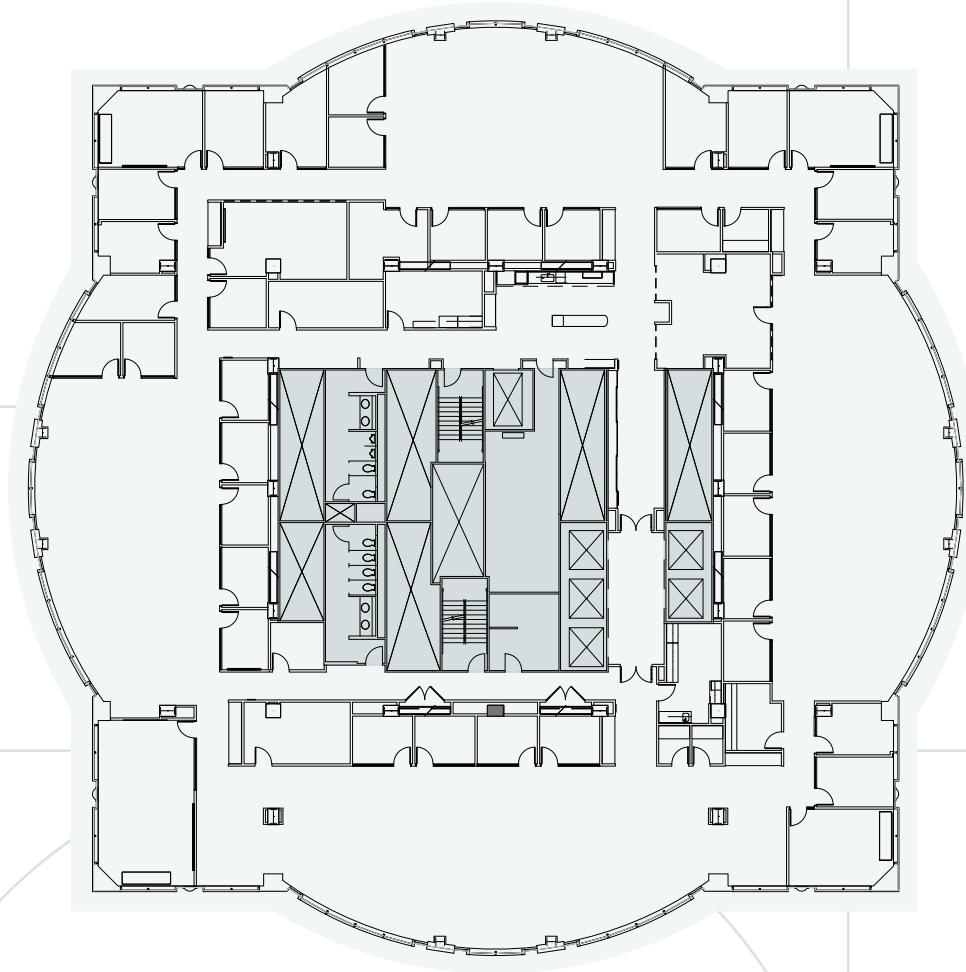

FLOOR 14

SUITE 1400

23,183 SF

TOWER
1201

BROKER CONTACT

Lloyd Low

+1 206 607 1796
lloyd.low@jll.com

Joe Gowan