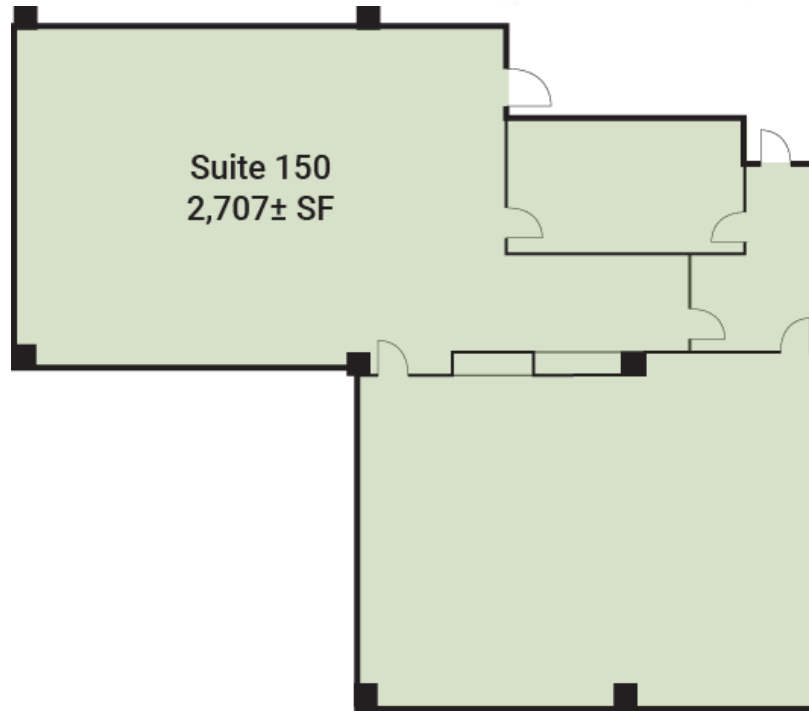

First Floor - Suite 150

Limited Time Only!
*On 5-Year lease terms, we will lower the rate to \$12 psf for the entire first year!
*Inquire for more details

For leasing information, please call:

Jeff Graves
678.385.2704
jjg@mcwrealty.com