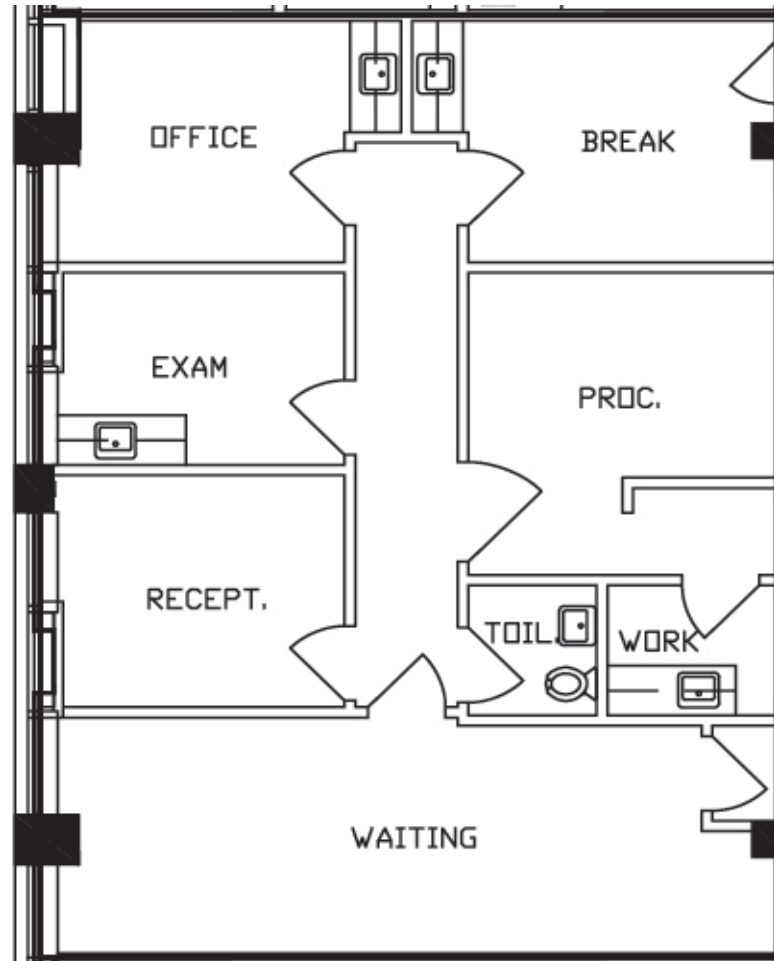

Suite 304 | 1,384 RSF

Kyle Church
205 919 1528
kyle@lightpointcre.com