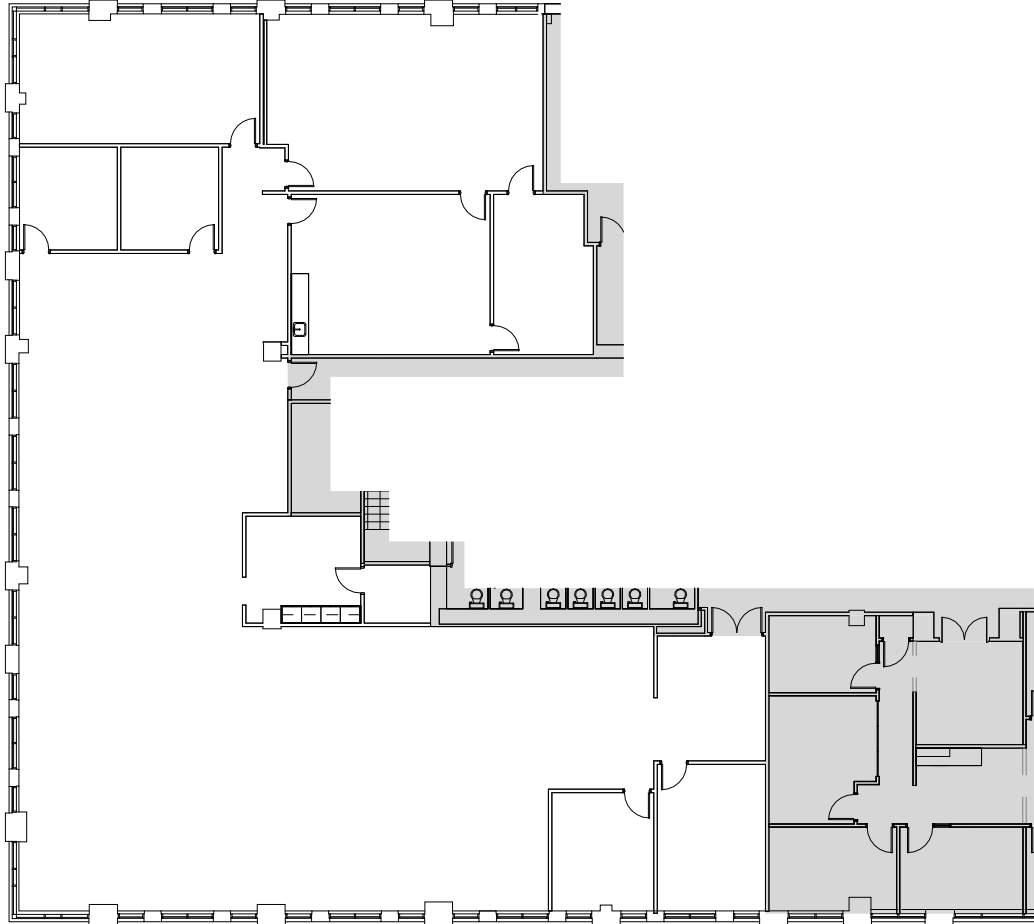

RSF

8,422

CONTACT

RHEA GREENE 704.928.5211 | rdg@trinity-partners.com
JENNIFER KURZ 704.576.2254 | jtk@trinity-partners.com
NATALIE CLAYTON 704.975.4027 | nclayton@trinity-partners.com