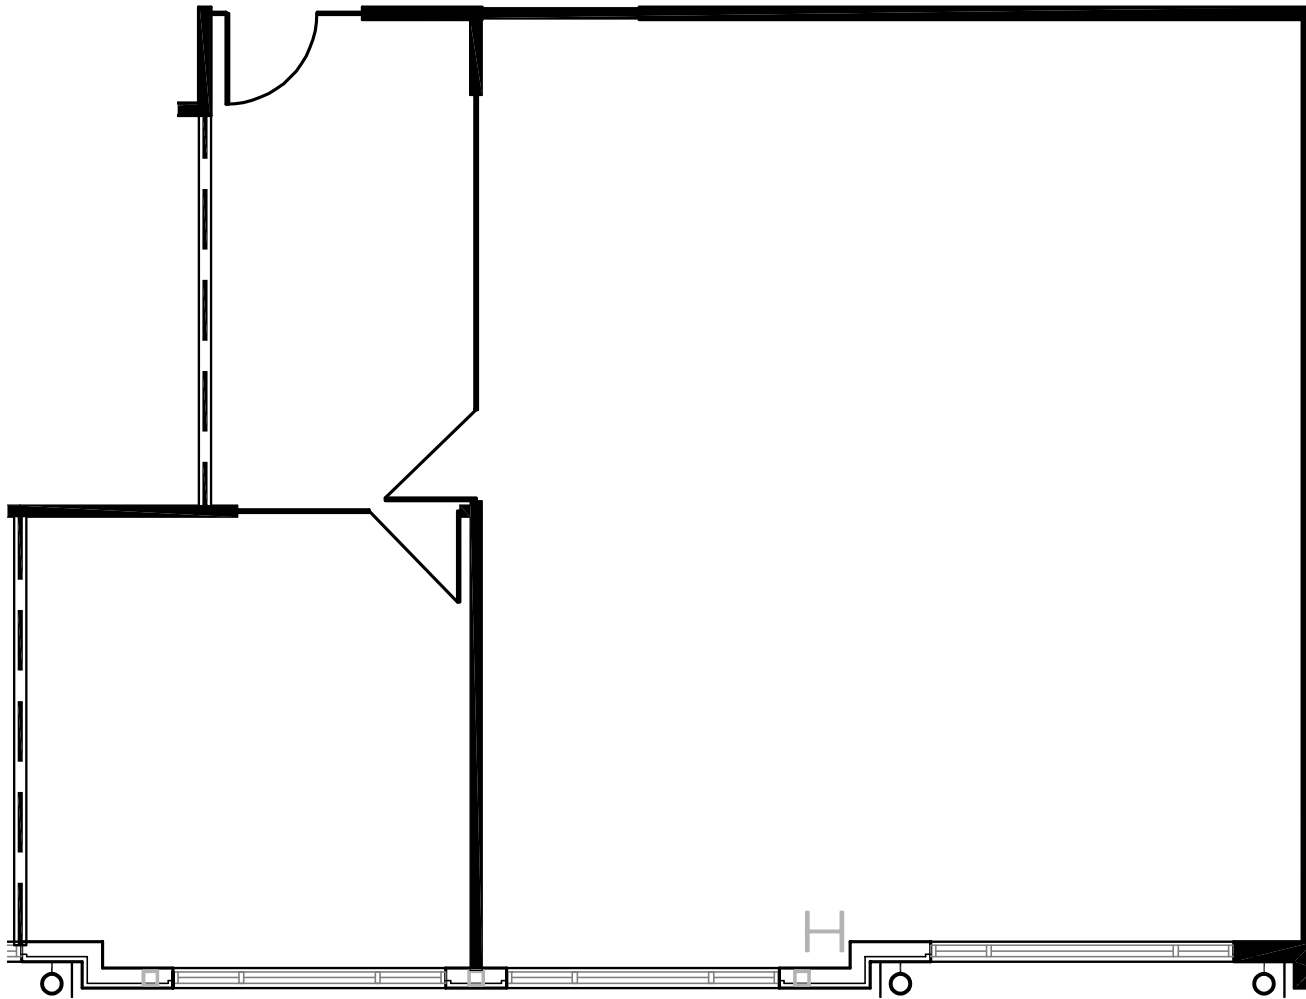

SUITE 305 | 1,420 SF

NEWMARK

SKB

For more information, please contact:

Brett Abramson

t 602-803-6604

brett.abramson@nrmk.com

Chris Beall