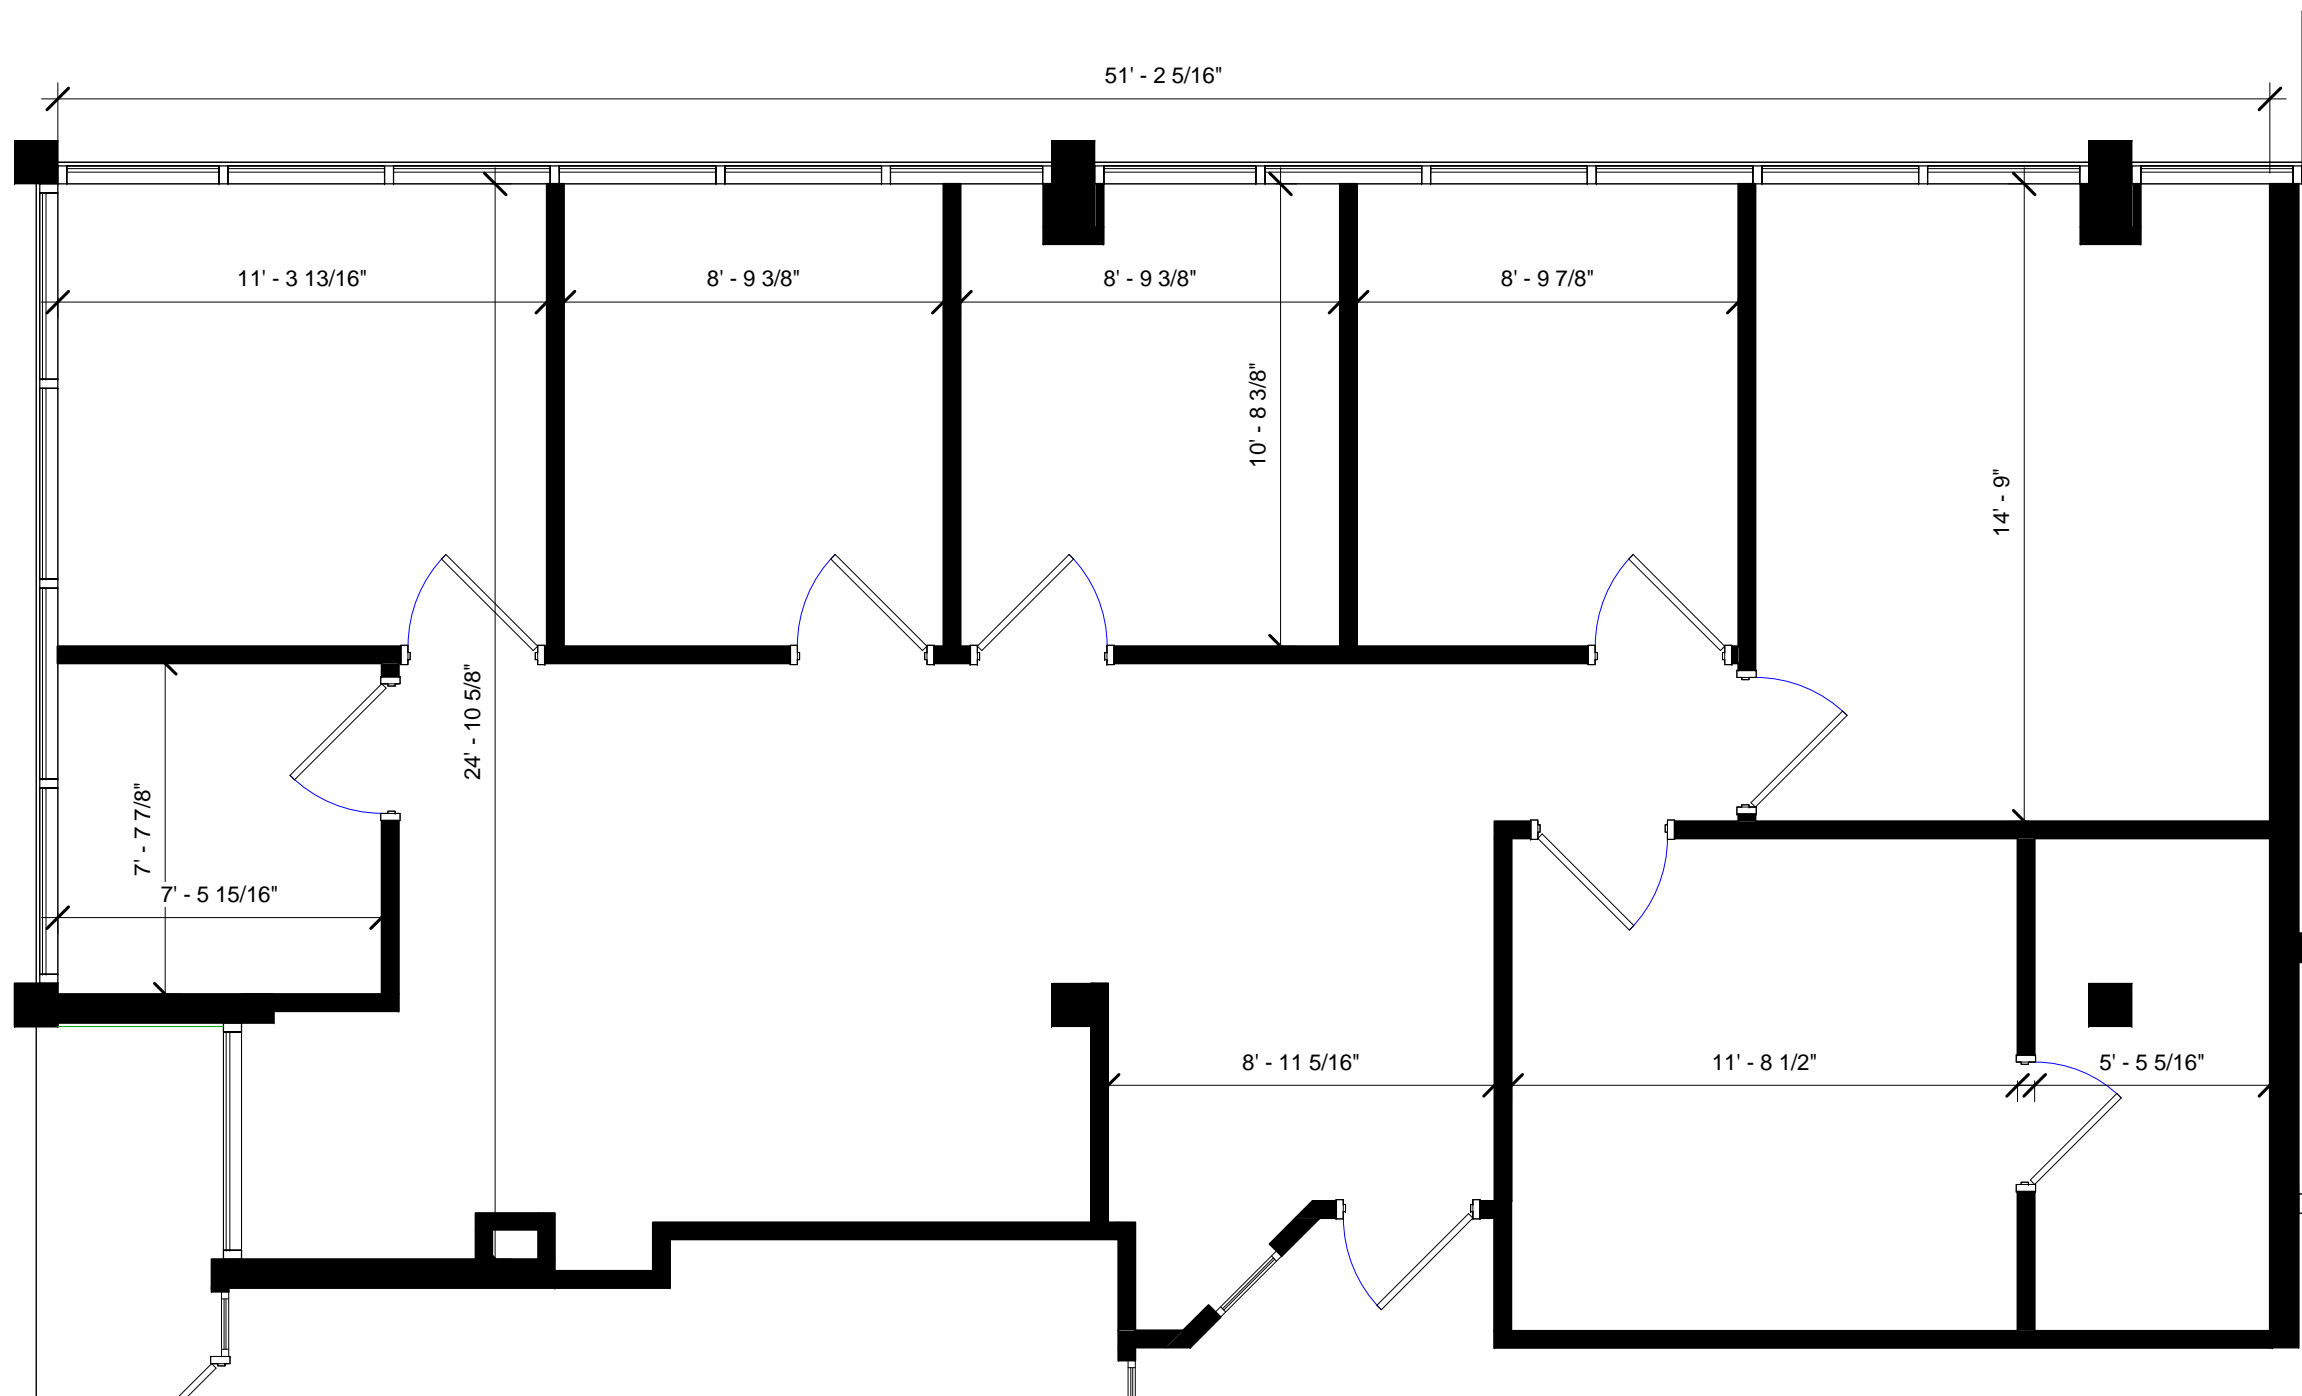

We make every square foot count.

THIRTEEN MILE

EVERGREEN RD.

SOUTHFIELD RD

TWELVE MILE

30555 SOUTHFIELD RD.

SUITE 150
30555 SOUTHFIELD RD. , SOUTHFIELD

1,301 U.S.F./ 1,483 R.S.F.

14 % COMMON FACTOR
SCALE: NOT TO SCALE

commercialinteriordesign

DATE: _____ DRAWN BY: _____

SHEET NUMBER: _____