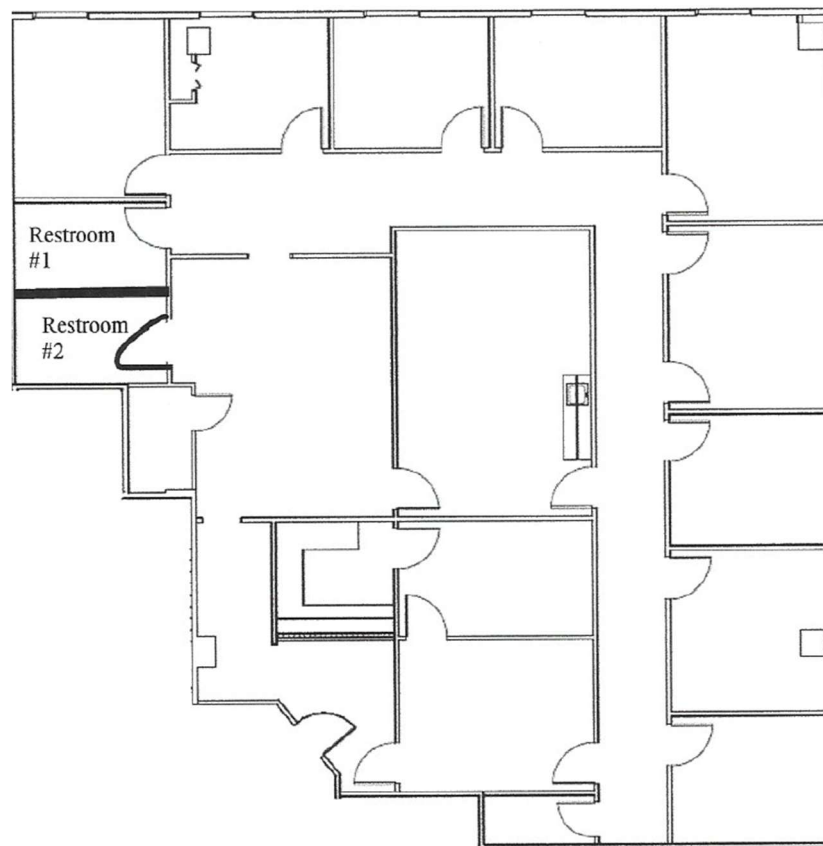

SPACE AVAILABLE

11999 Katy Freeway

Suite 490 – 3,508 RSF

For additional information, please contact:

Renee Veron
(832)612-6755
renee@veronrealtygroup.com