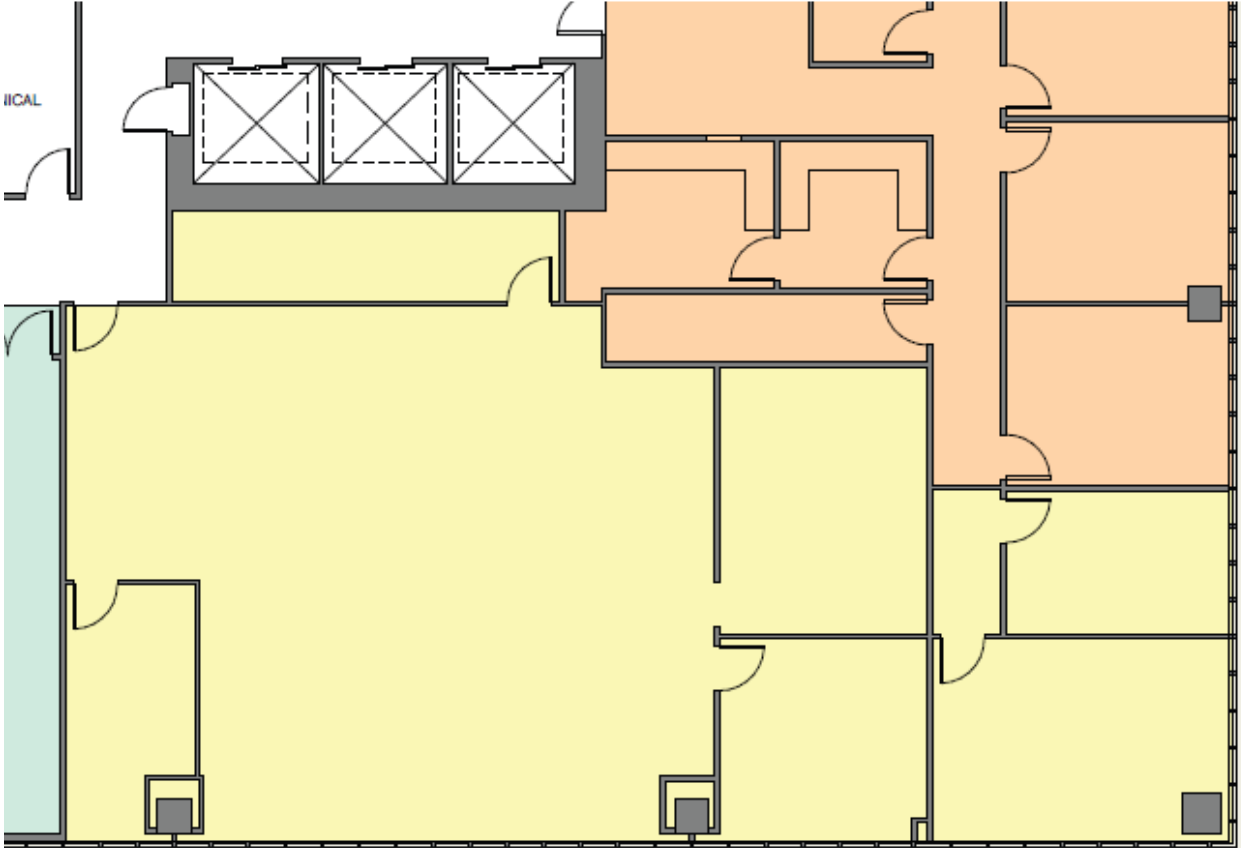

ORLEANS TOWER
SUITE 250
3,114 RSF

AVAILABLE

SUITE 250

3,114 RSF