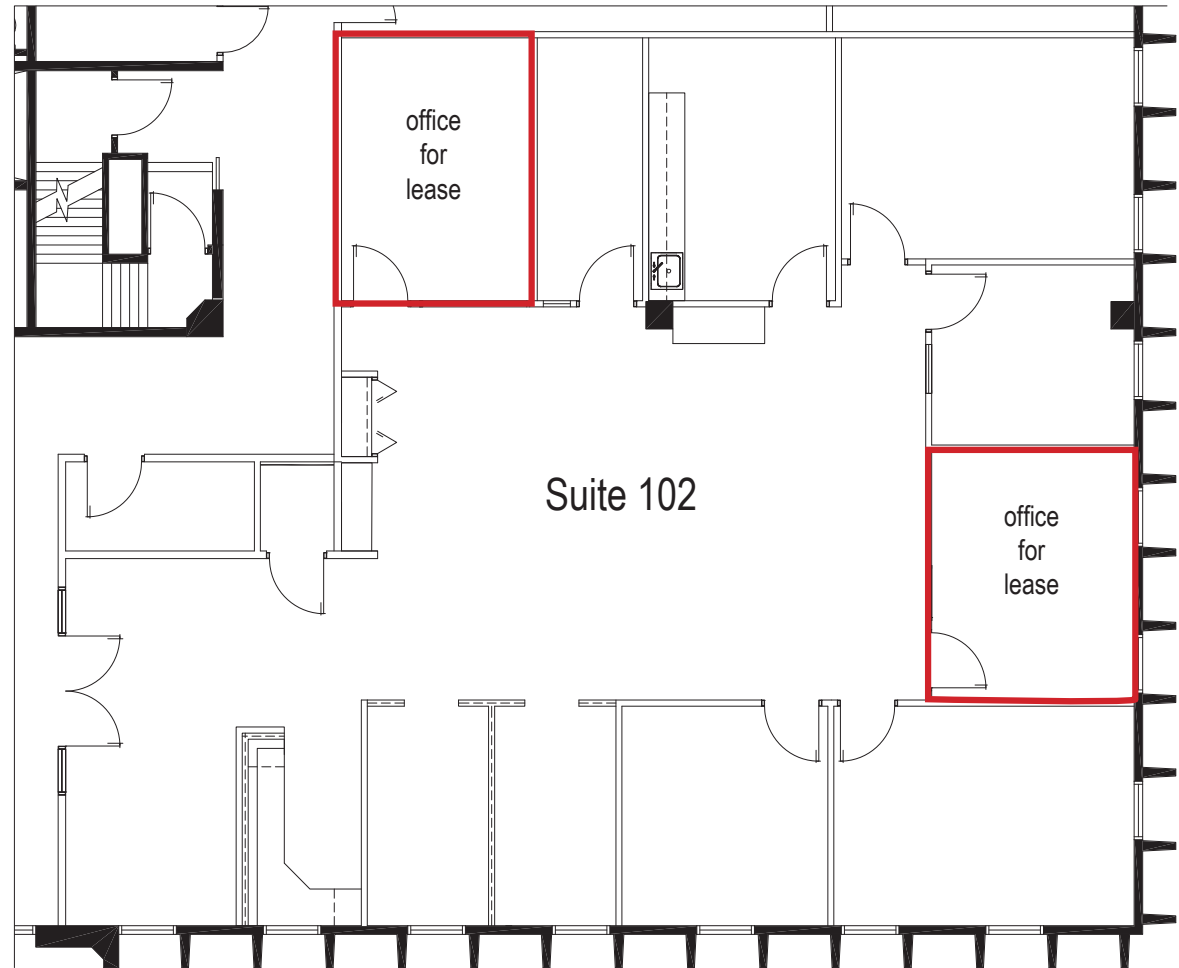

BELCARO PLACE
3801 E FLORIDA AVE

SUITE 102 - 200 RSF
INDIVIDUAL OFFICES
\$860/MO INCLUDES COVERED PARKING

For leasing information, please contact:

ANDREW PIEPGRAS
303.882.6591
apiepgras@lpc.com

Lincoln