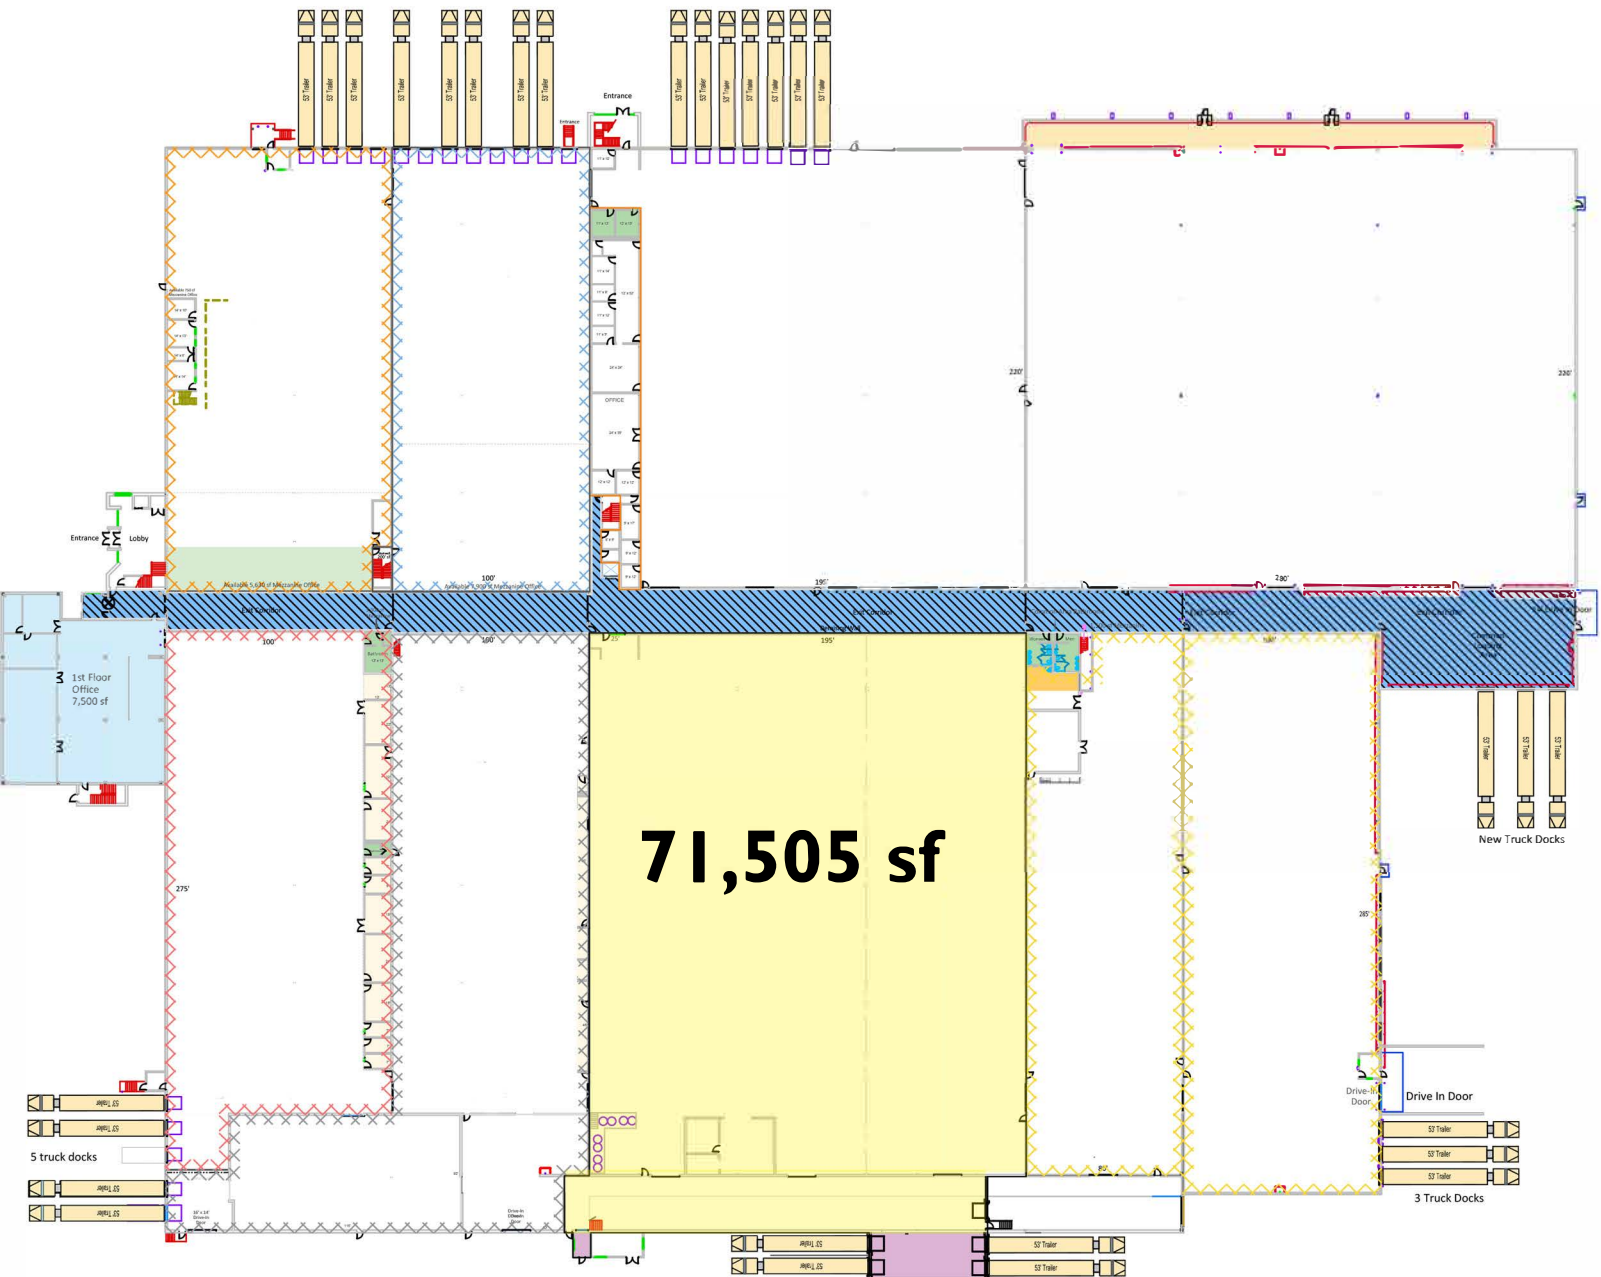

## 71,505 SF

### BUILDING INFORMATION

- 25'+ ceilings
- Wide column spacing
- Four truck docks
- High efficiency lighting
- Strategically positioned between Philadelphia and Allentown's Lehigh Valley

Justin Call  
jcall@audubonland.com  
610.721.7649