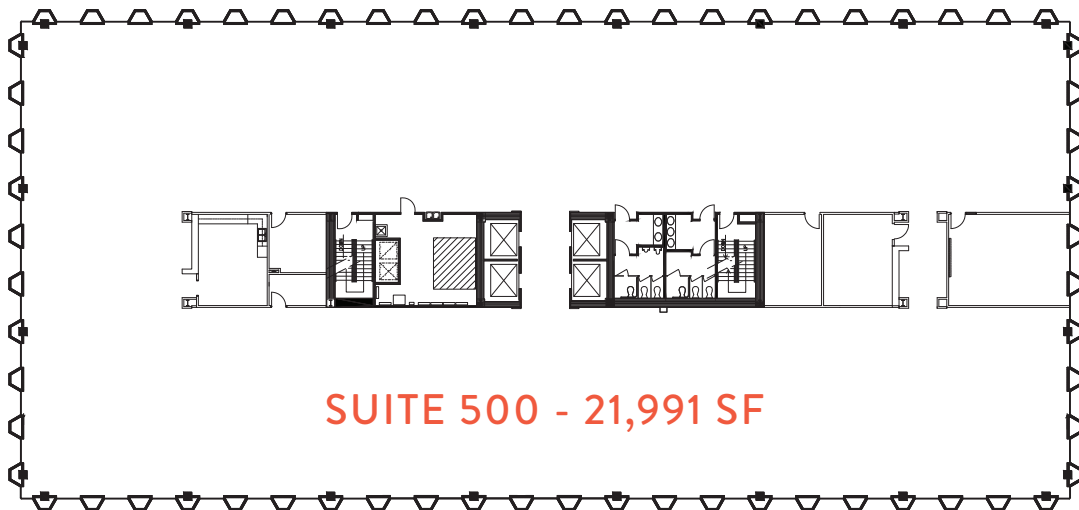

TYPICAL FLOOR

14643 DALLAS PARKWAY, SUITE 950
DALLAS, TX 75254
214.294.4400

YOUNGER
PARTNERS
YOUNGERPARTNERS.COM