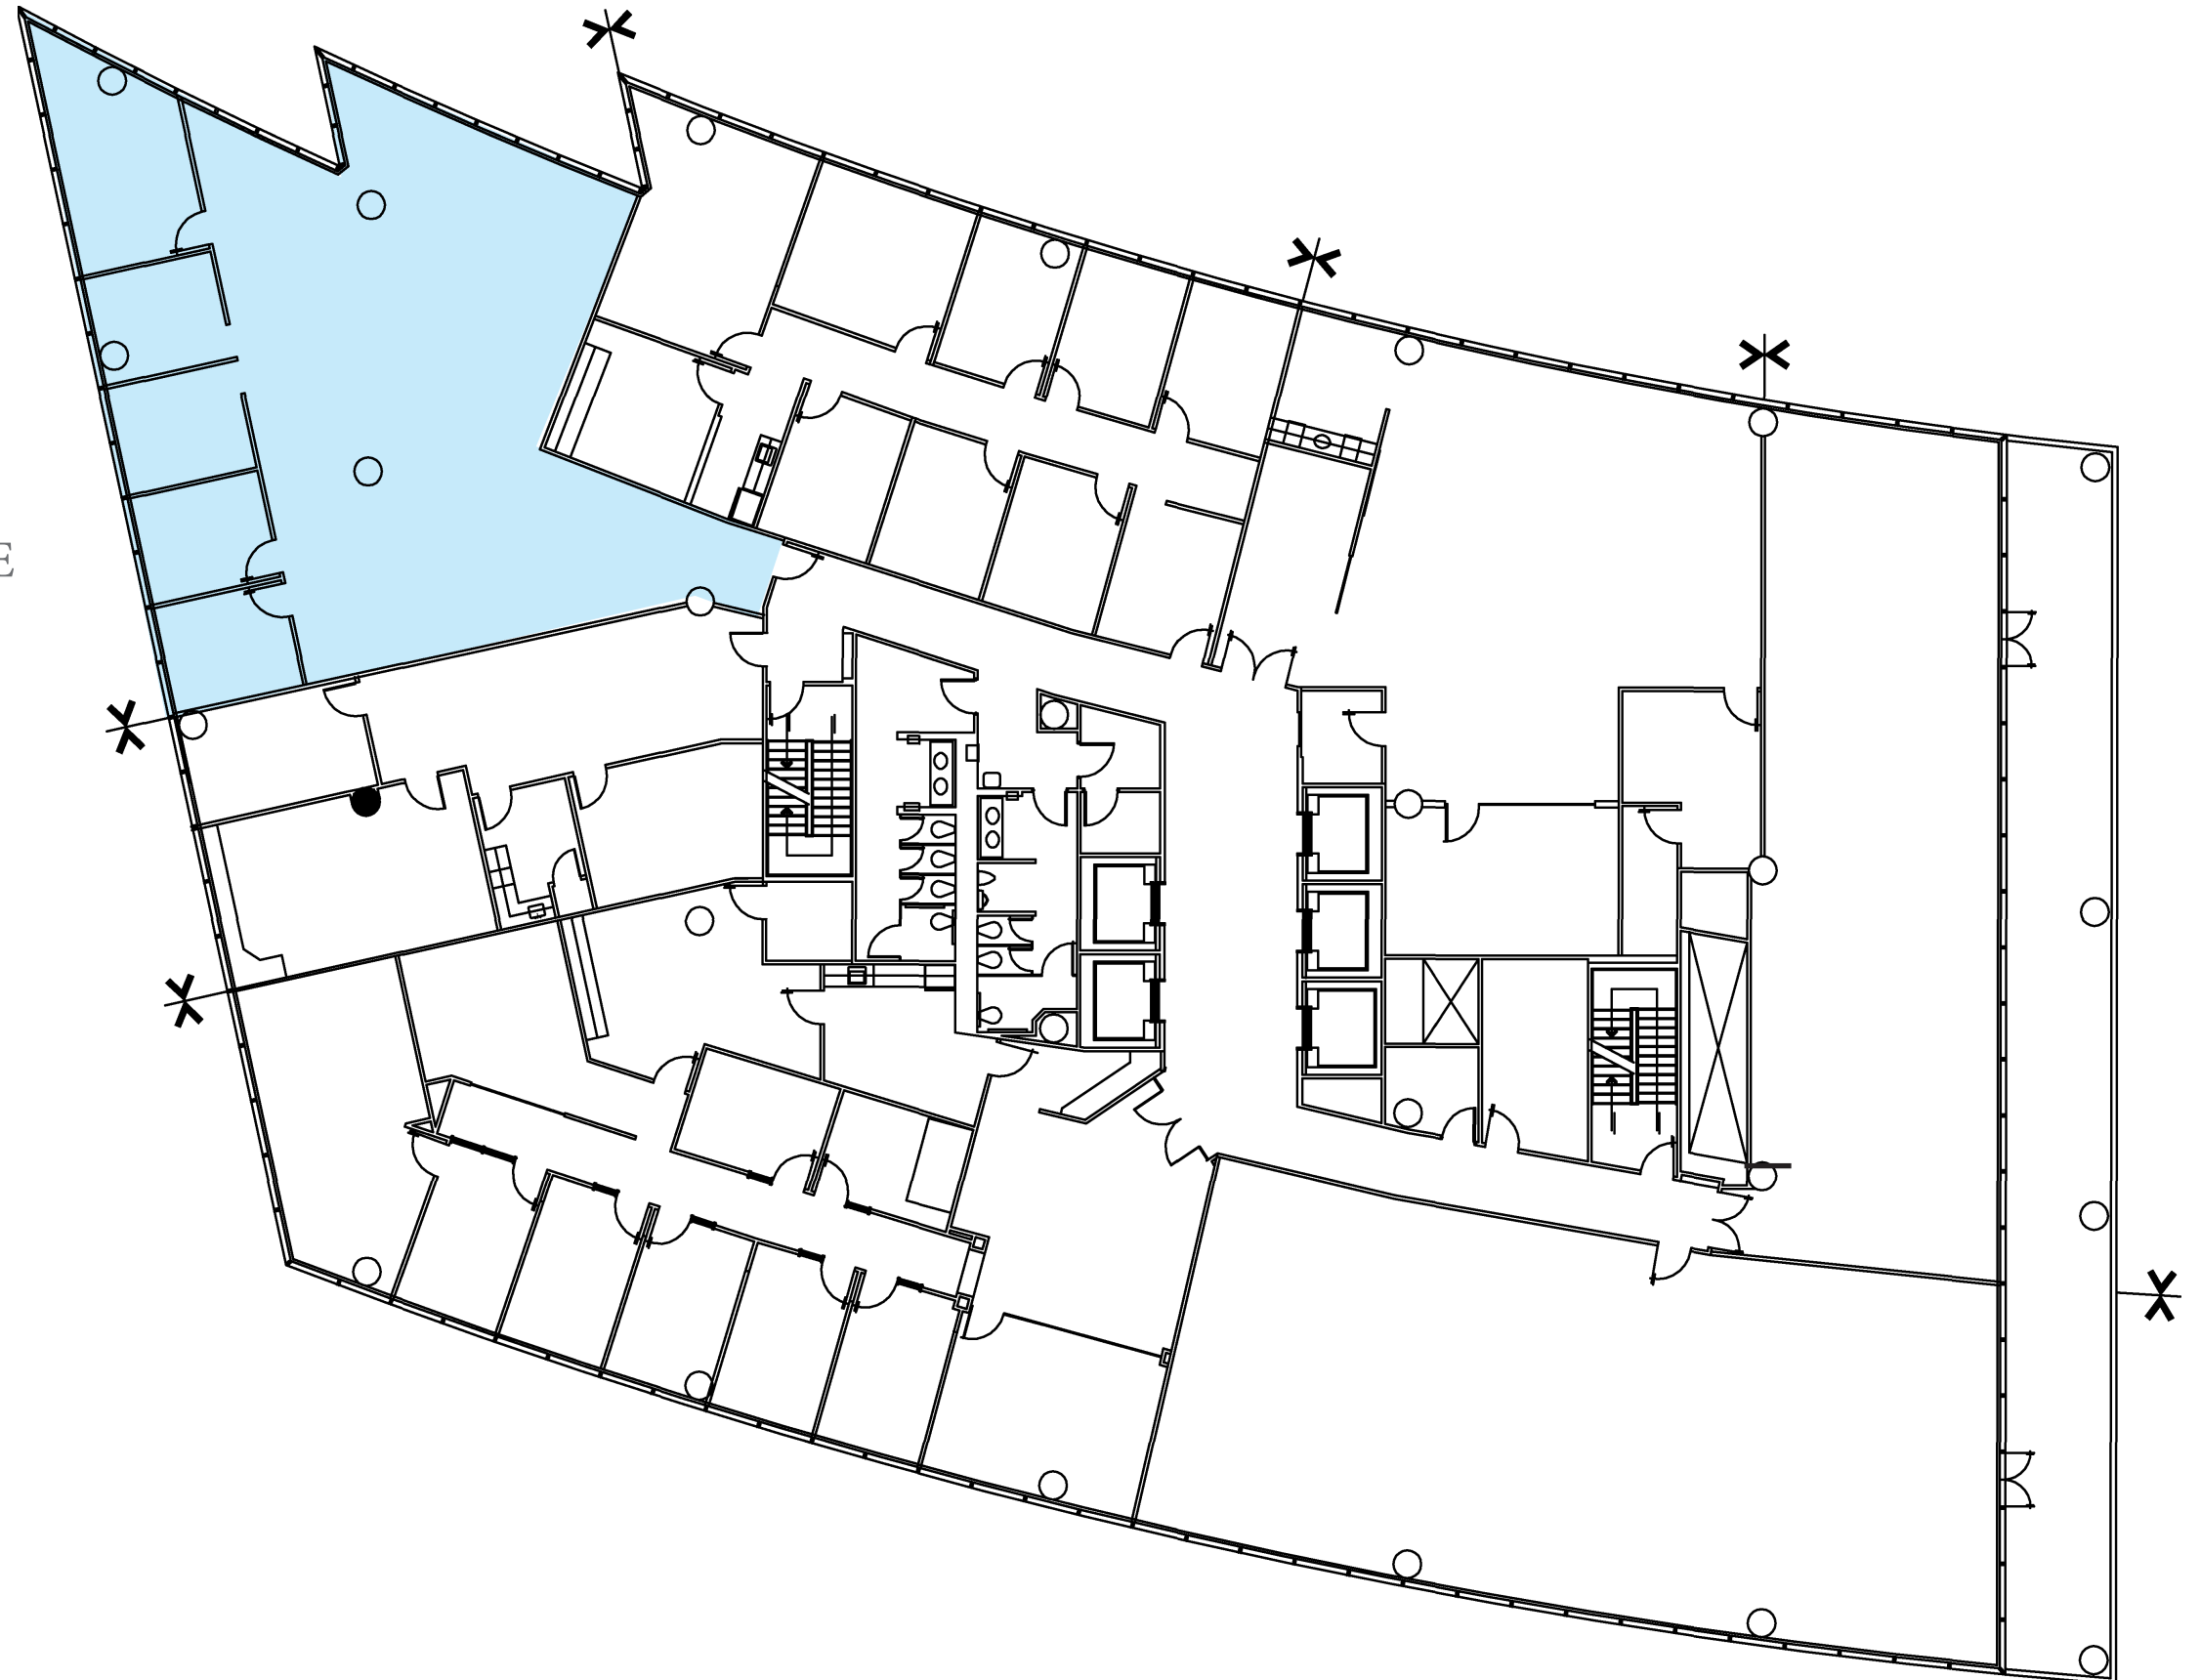

SUITE 250
6,822 RSF AVAILABLE

55 WAUGH

AT BUFFALO HEIGHTS

SUITE 425
2,515 RSF AVAILABLE

55 WAUGH

AT BUFFALO HEIGHTS

SUITE 550
2,942 RSF AVAILABLE

55 WAUGH

AT BUFFALO HEIGHTS

SUITE 600
7,958 RSF AVAILABLE

55 WAUGH

AT BUFFALO HEIGHTS

SUITE 700
18,363 RSF AVAILABLE

55 WAUGH

AT BUFFALO HEIGHTS

SUITE 1130
2,704 RSF AVAILABLE