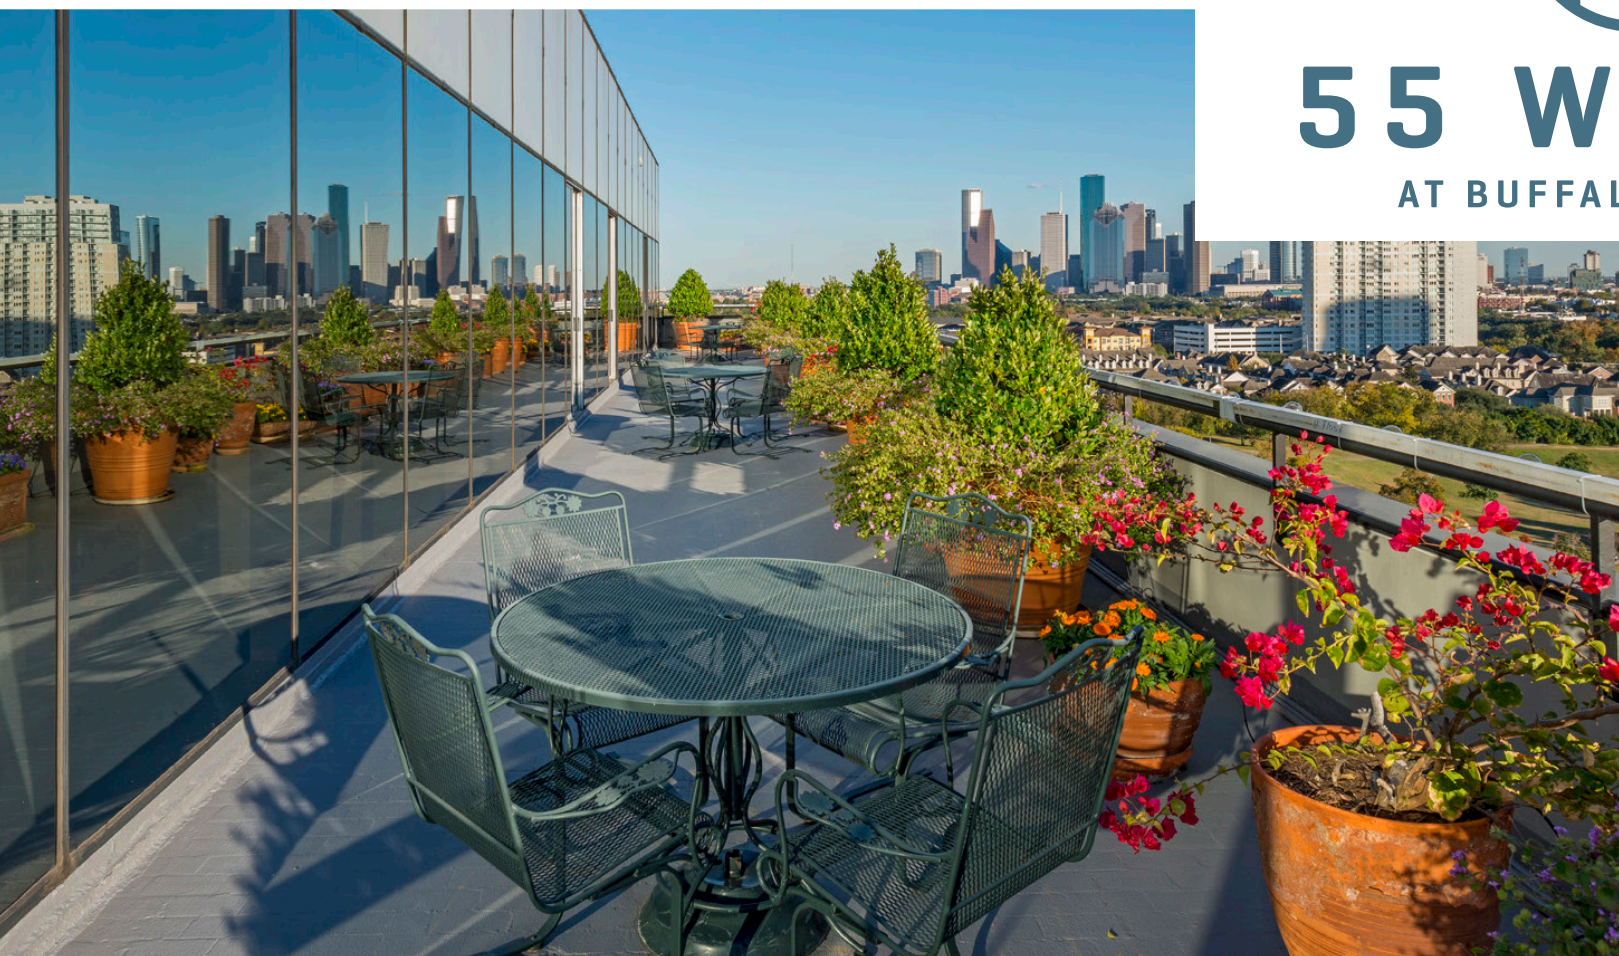

55 WAUGH
AT BUFFALO HEIGHTS

55 WAUGH
AT BUFFALO HEIGHTS

55 Waugh offers the following features and amenities:

- 243,933 RSF office building
- 12 stories
- 3/1000 parking
- Onsite Dining
- Onsite fitness with locker rooms and showers
- 24/7 onsite security

Situated in the center of the city's greatest urban parks. Surrounded by a transforming Buffalo Bayou, an attractive and inviting gateway into downtown. With views of beautiful green scenery and the Houston skyline.

Incredible views
OF CBD, MEDICAL CENTER,
GREENWAY AND GALLERIA

PROXIMITY TO
Houston's
finest parks

5+ Miles
SANDY REED MEMORIAL
HIKE/BIKE TRAIL

ACCESS

INGRESS

EGRESS

AMENITIES

55 Waugh is within close proximity to Washington/Heights, Downtown and the Inner Loop fine restaurants and offers some of the city's local boutique Hotels.