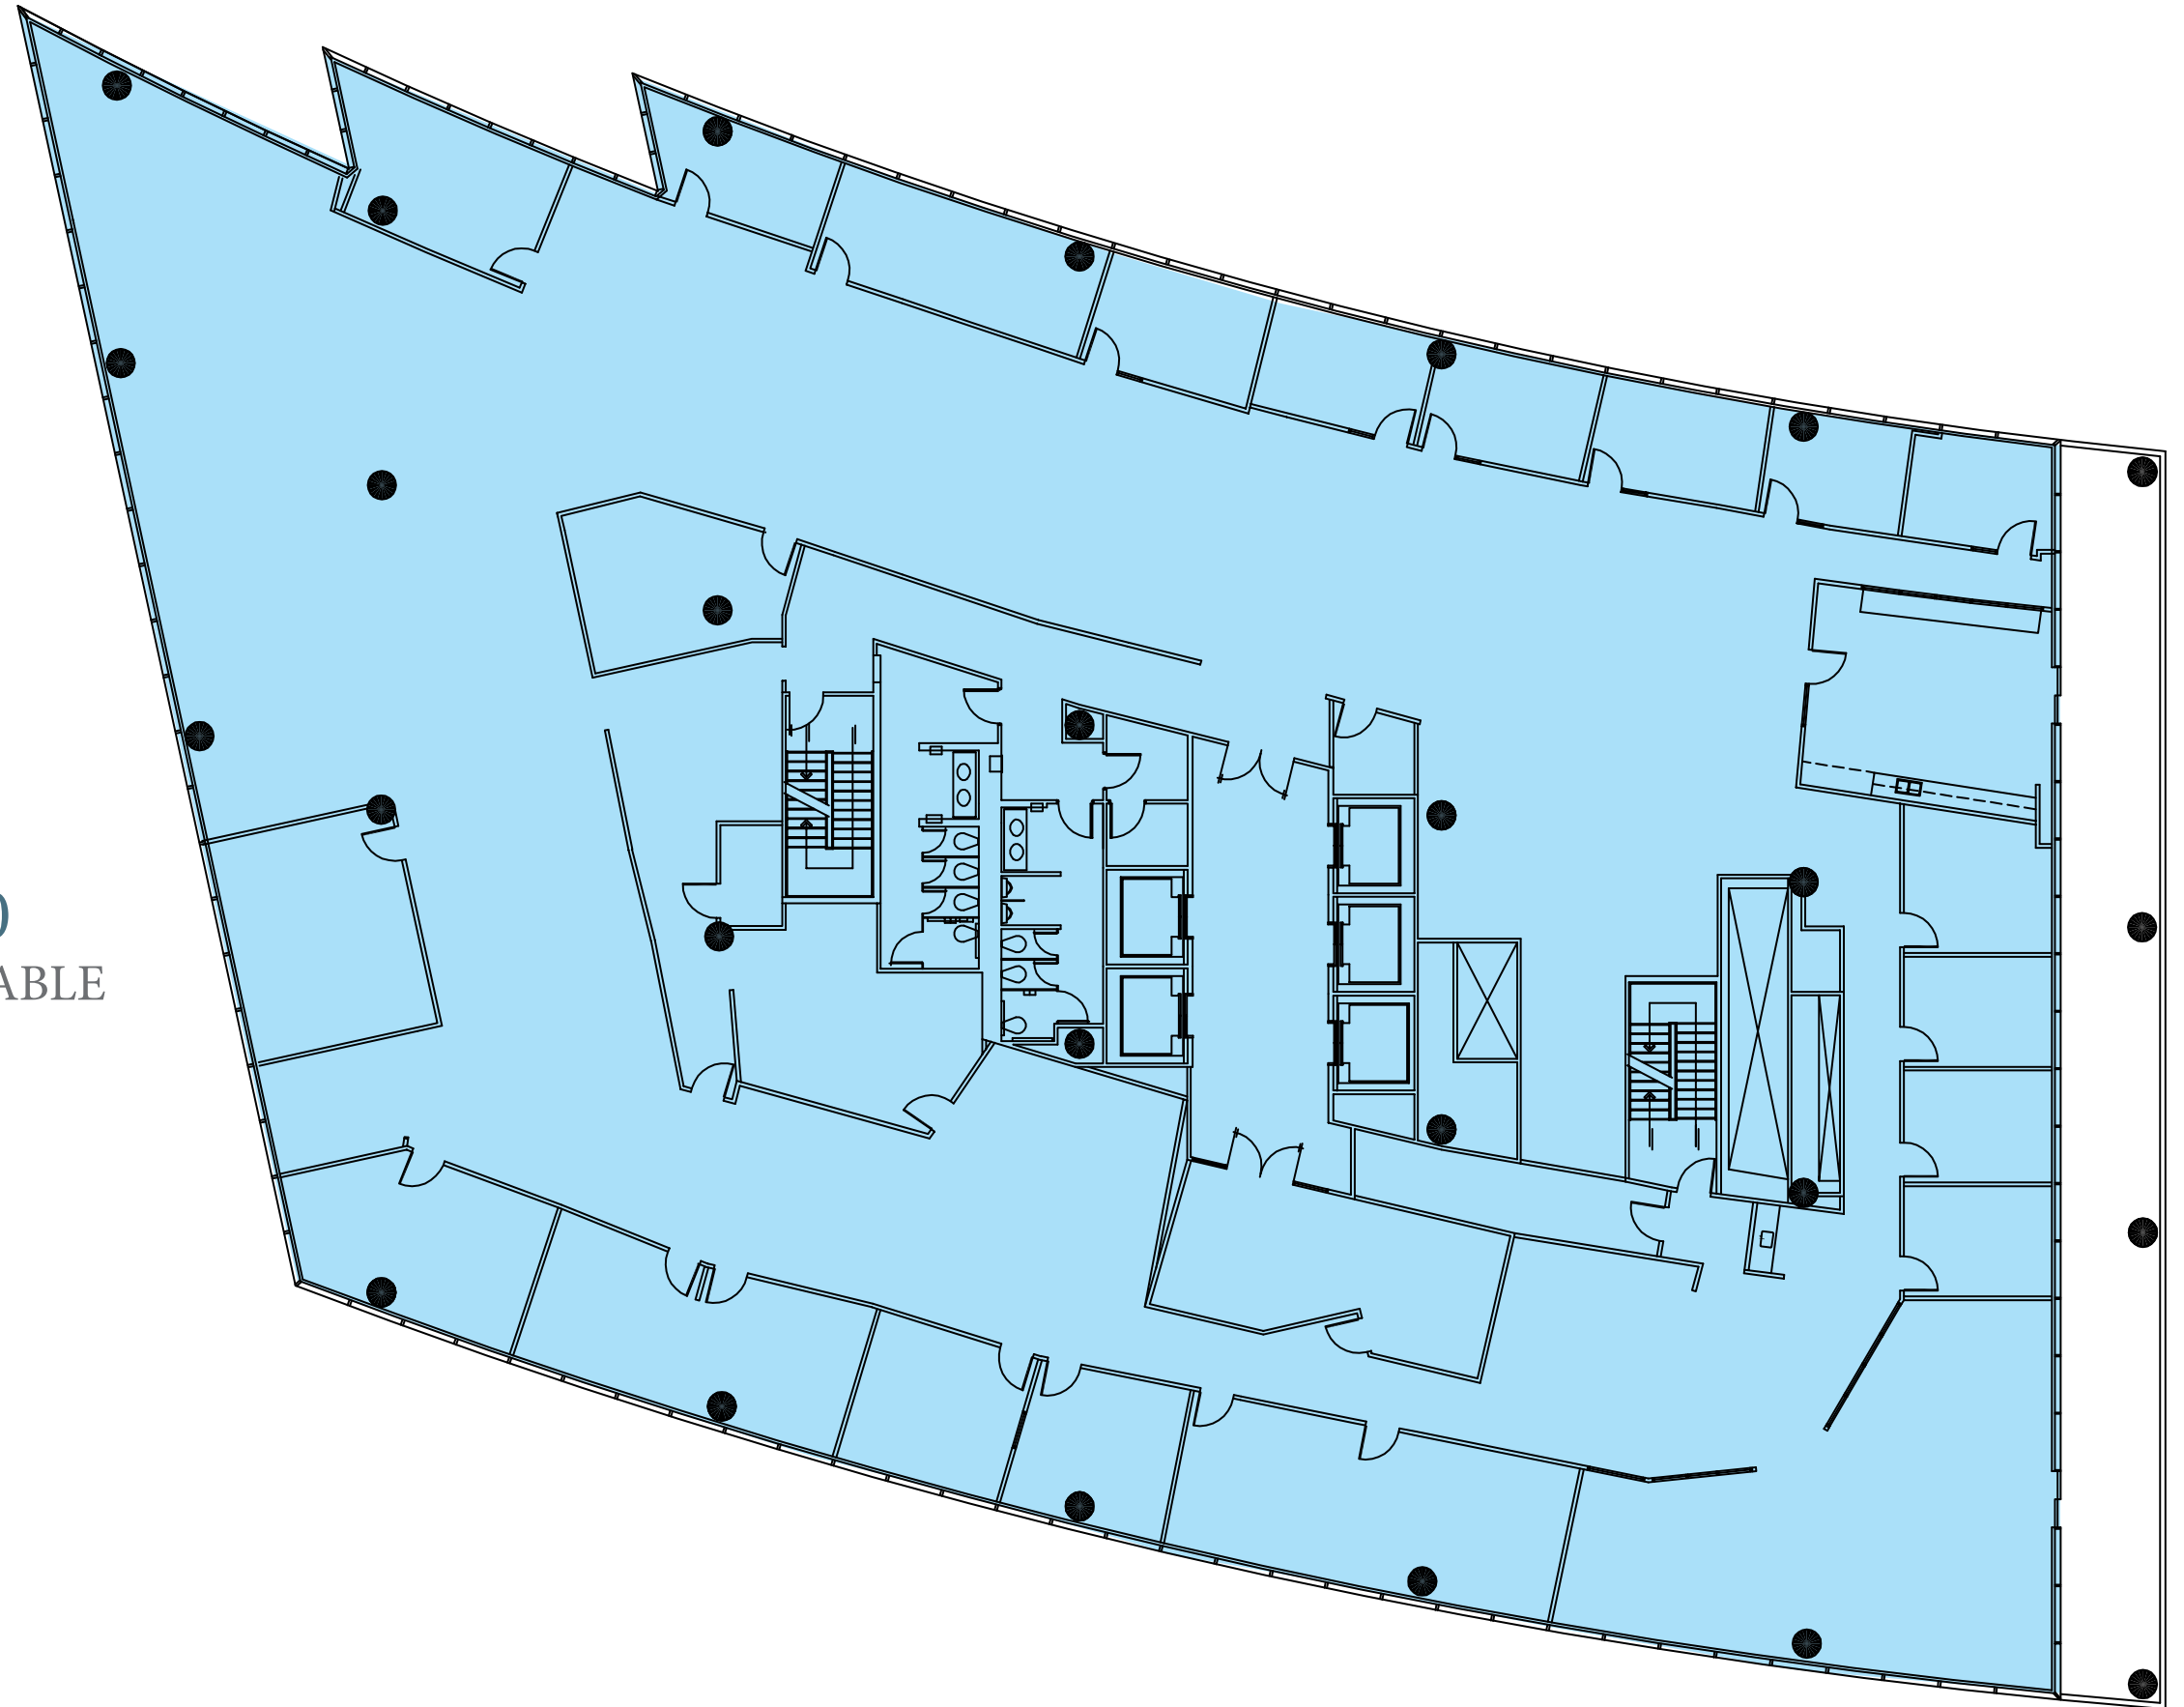

SUITE 250
6,822 RSF AVAILABLE

55 WAUGH

AT BUFFALO HEIGHTS

SUITE 425
2,515 RSF AVAILABLE

55 WAUGH

AT BUFFALO HEIGHTS

SUITE 550
2,942 RSF AVAILABLE

55 WAUGH

AT BUFFALO HEIGHTS

SUITE 600
7,958 RSF AVAILABLE

55 WAUGH

AT BUFFALO HEIGHTS

SUITE 700
18,363 RSF AVAILABLE

55 WAUGH

AT BUFFALO HEIGHTS

SUITE 1130
2,704 RSF AVAILABLE