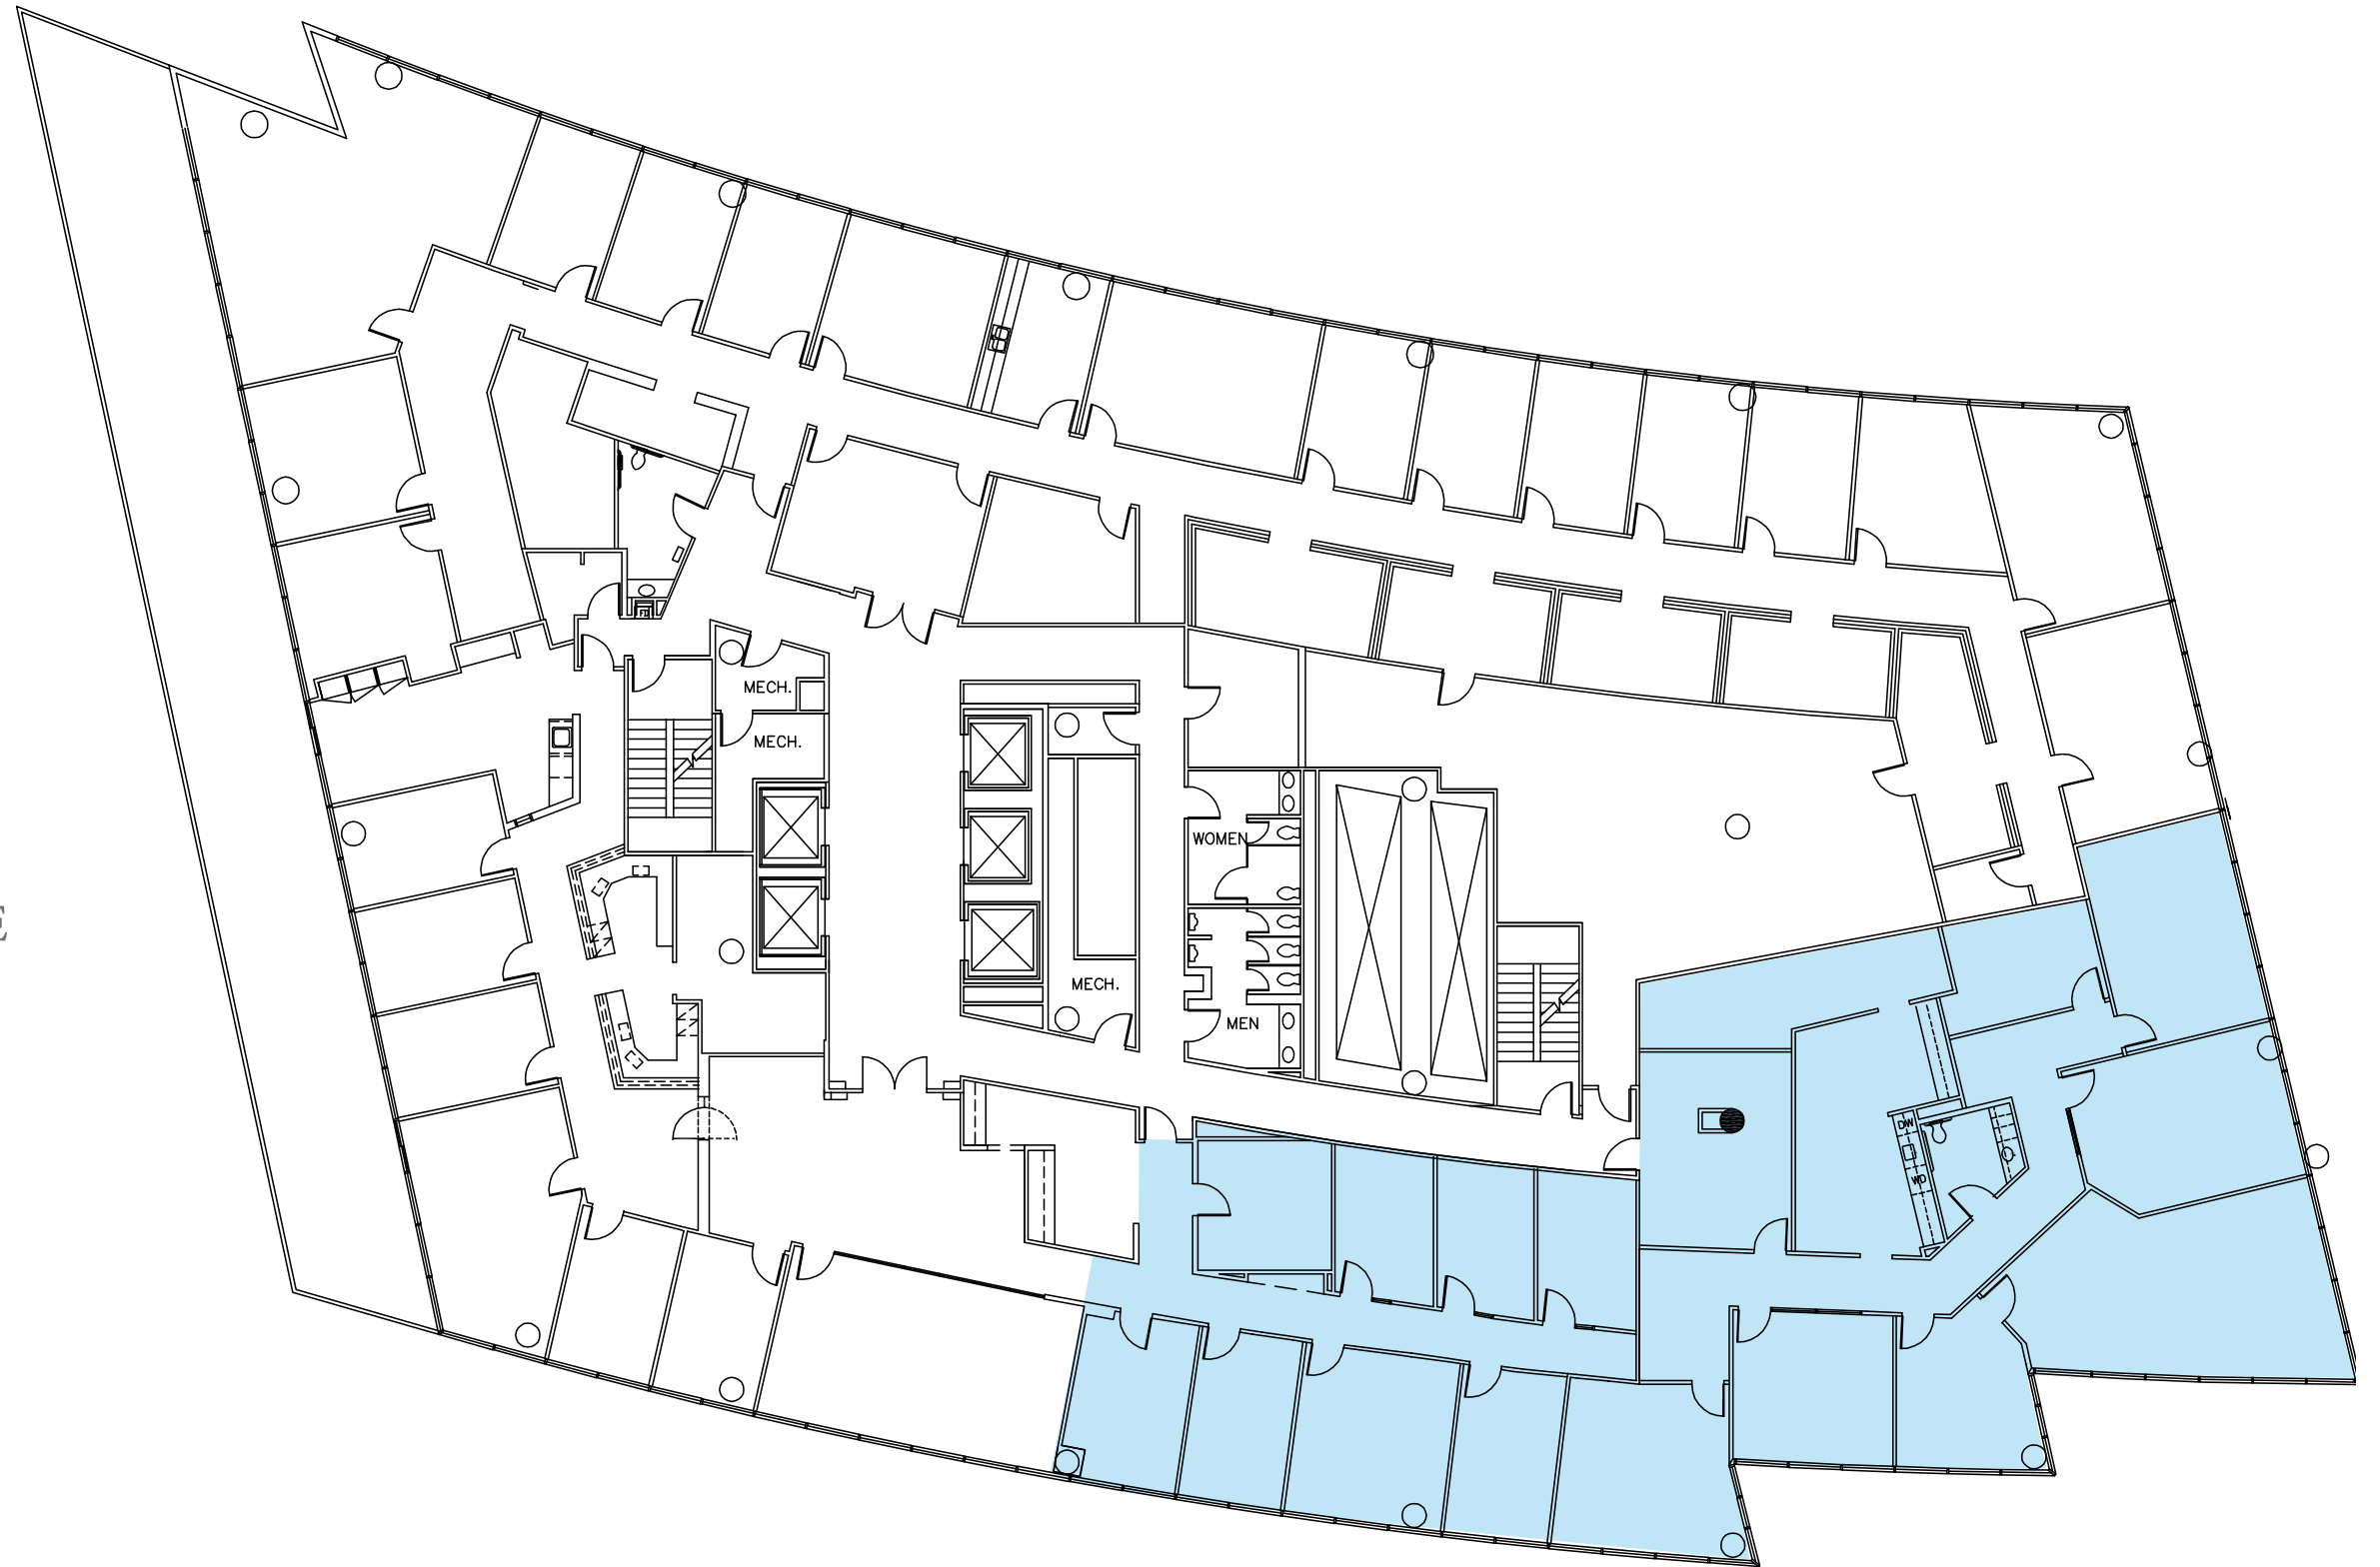

55 WAUGH

AT BUFFALO HEIGHTS

SUITE 1250
6,190 RSF AVAILABLE