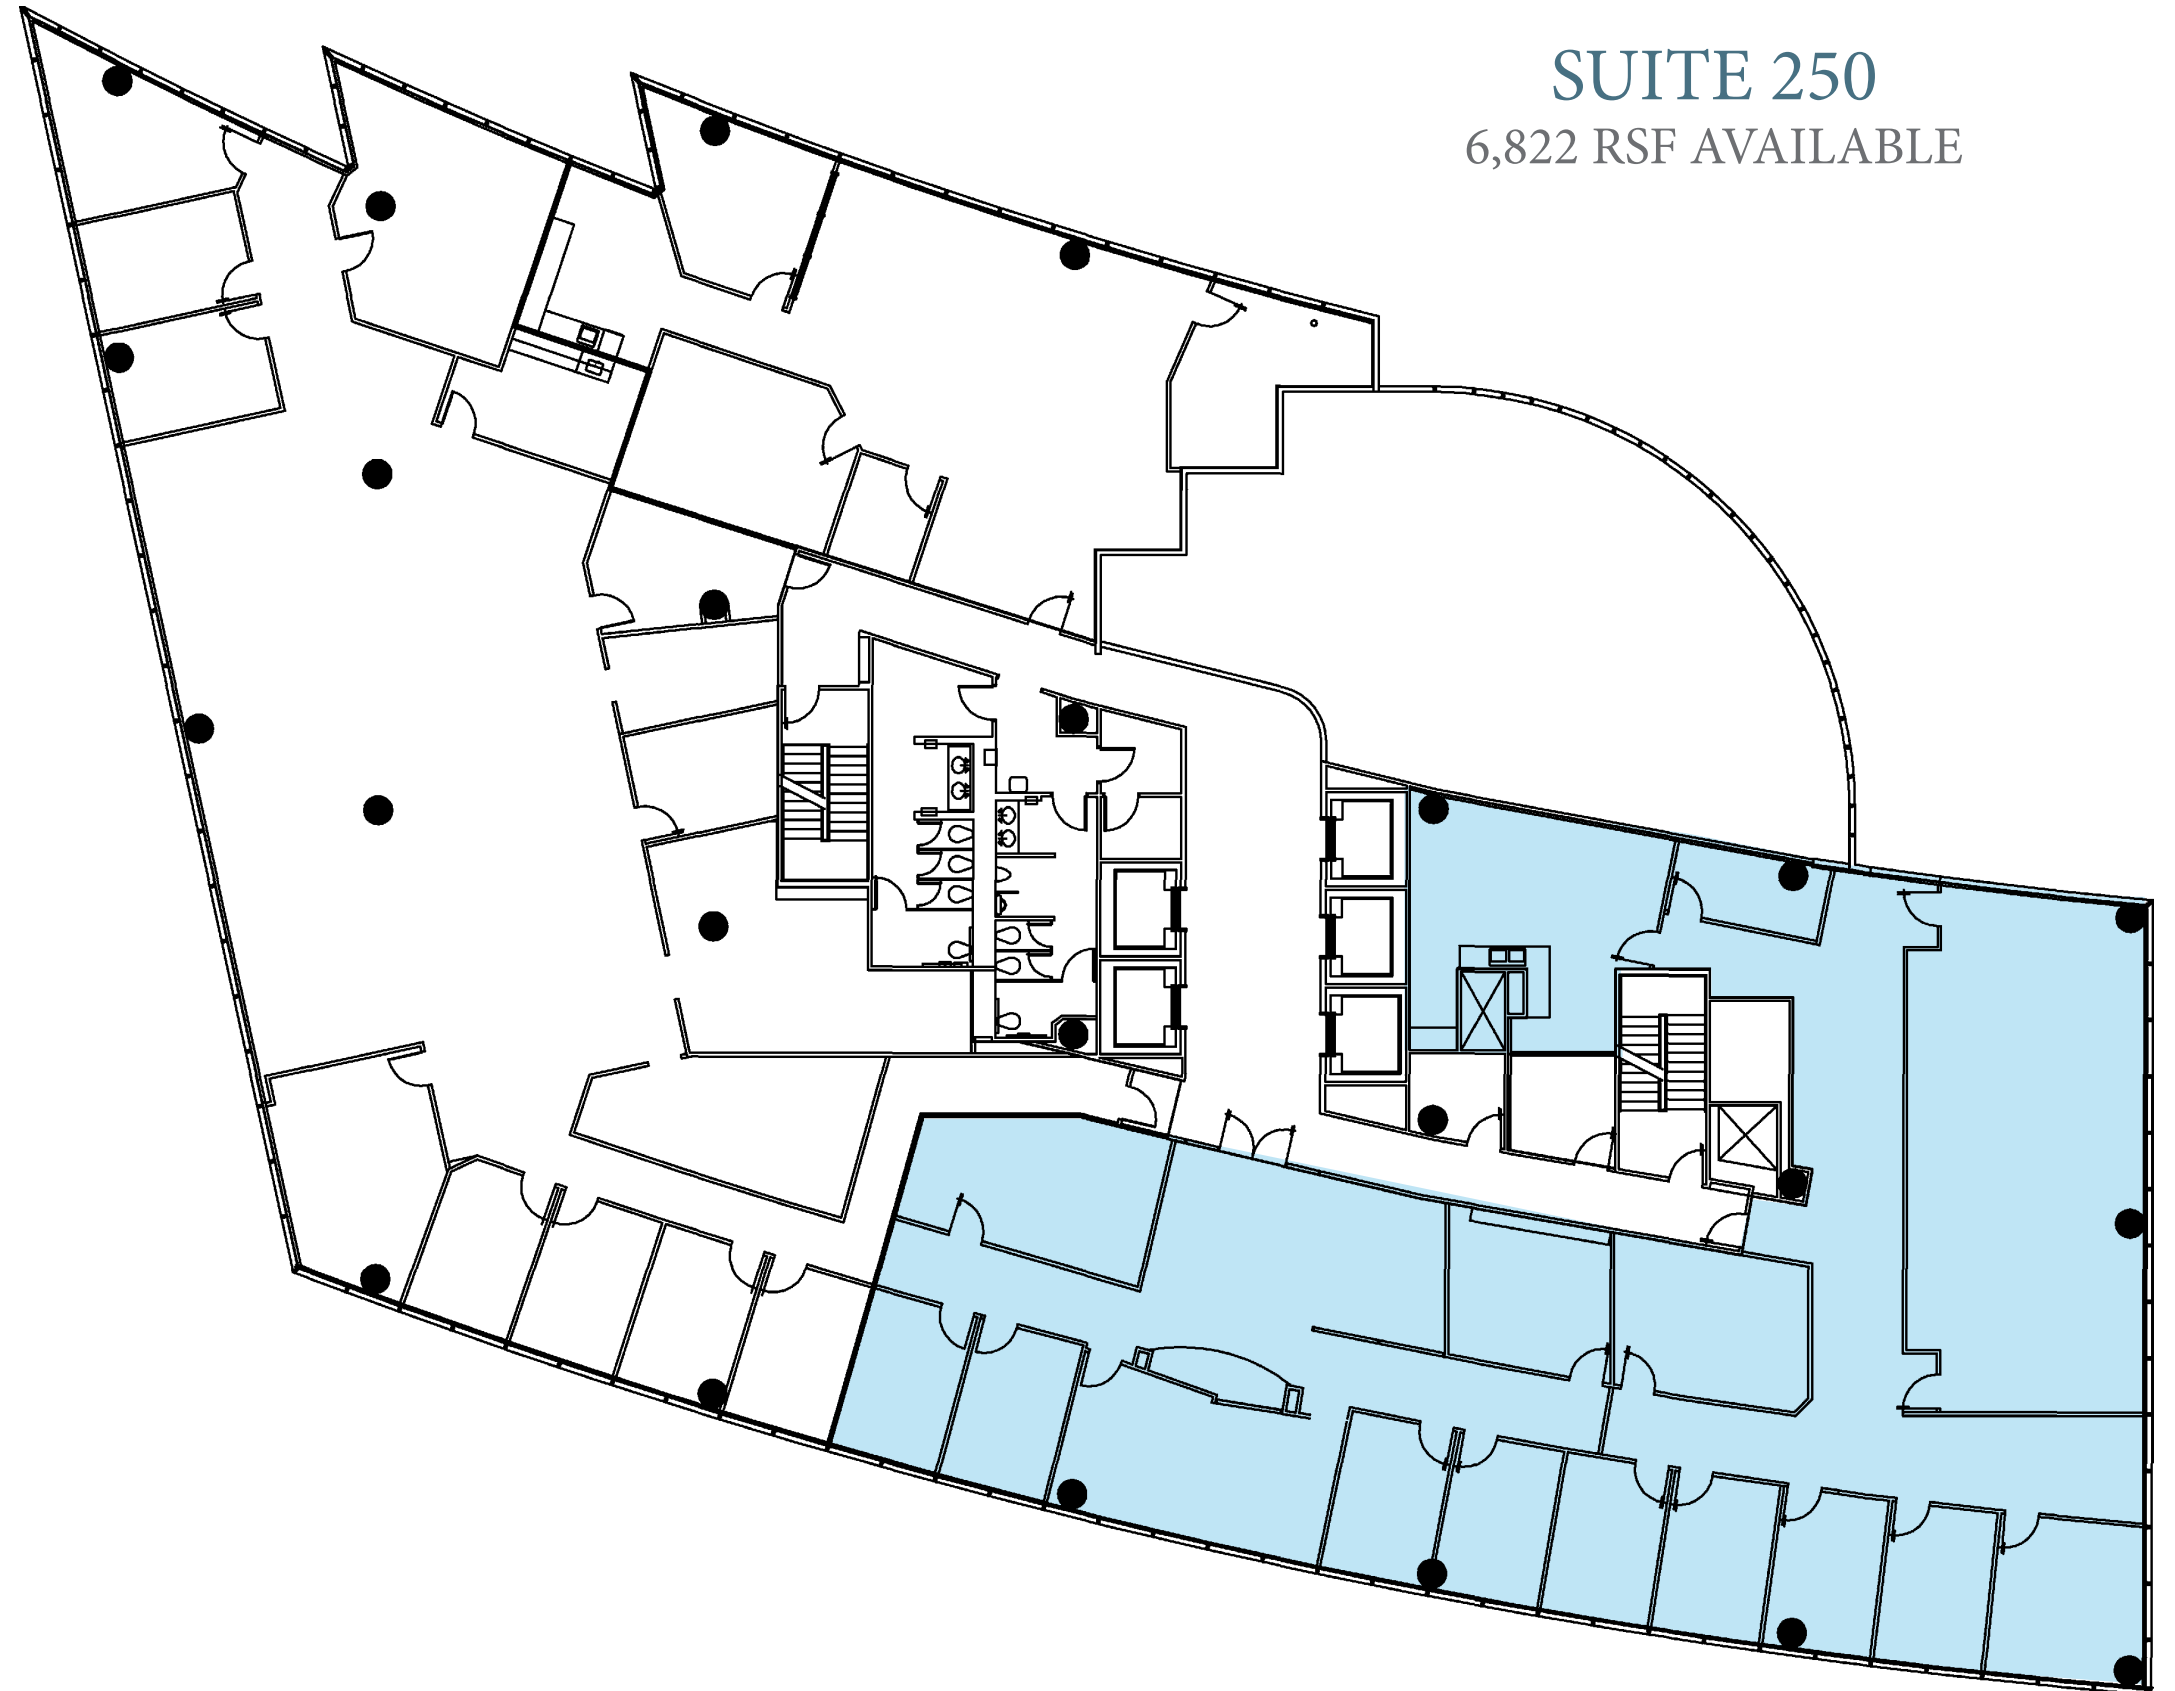

SUITE 250
6,822 RSF AVAILABLE

55 WAUGH

AT BUFFALO HEIGHTS

SUITE 425
2,515 RSF AVAILABLE

55 WAUGH

AT BUFFALO HEIGHTS

SUITE 550
2,942 RSF AVAILABLE

55 WAUGH

AT BUFFALO HEIGHTS

SUITE 600
7,958 RSF AVAILABLE

55 WAUGH

AT BUFFALO HEIGHTS

SUITE 700
18,363 RSF AVAILABLE

55 WAUGH

AT BUFFALO HEIGHTS

SUITE 1130
2,704 RSF AVAILABLE