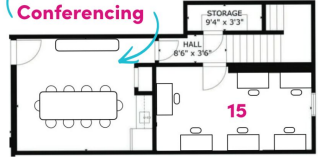

Sized for 1-2 desks | 88 sq. ft.

Starting at: \$1,100/mo

MAIN FLOOR

Conference

LOWER FLOOR

MINNESOTA
RICHFIELD

Your monthly Private Office agreement covers so much more than just your dedicated space; included in your monthly costs are: