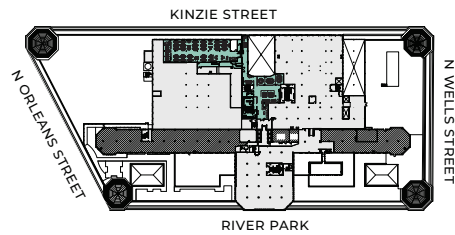

20TH FLOOR

12'-0" Ceiling Height

SUITE 2010

12,579 RSF | Available 12/1/2025

THE
MART
A VORNADO PROPERTY

SAMPLE LAYOUT

- 54** Work Stations
- 8** Meeting Rooms
- 1** Breakout Space
- 1** Private Offices

FOR LEASING INQUIRIES,
PLEASE CONTACT: