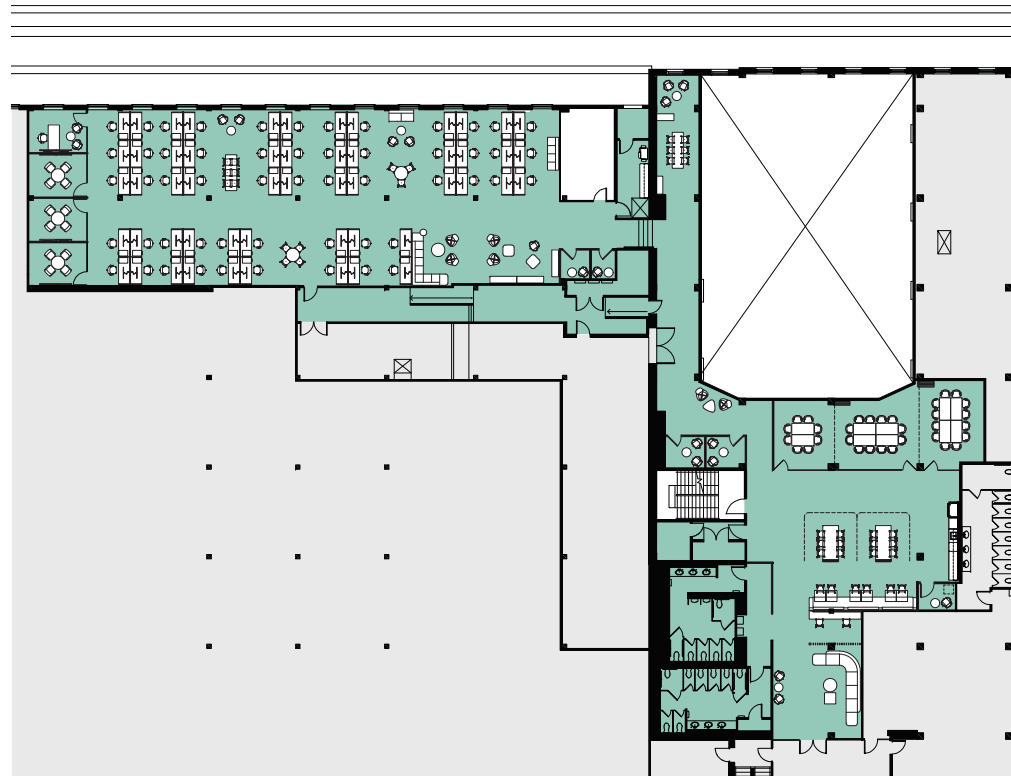

20TH FLOOR

12'-0" Ceiling Height

SUITE 2010

12,579 RSF | Available 12/1/2025

THE
MART
A VORNADO PROPERTY

SAMPLE LAYOUT

- 54** Work Stations
- 8** Meeting Rooms
- 1** Breakout Space
- 1** Private Offices

FOR LEASING INQUIRIES,
PLEASE CONTACT: