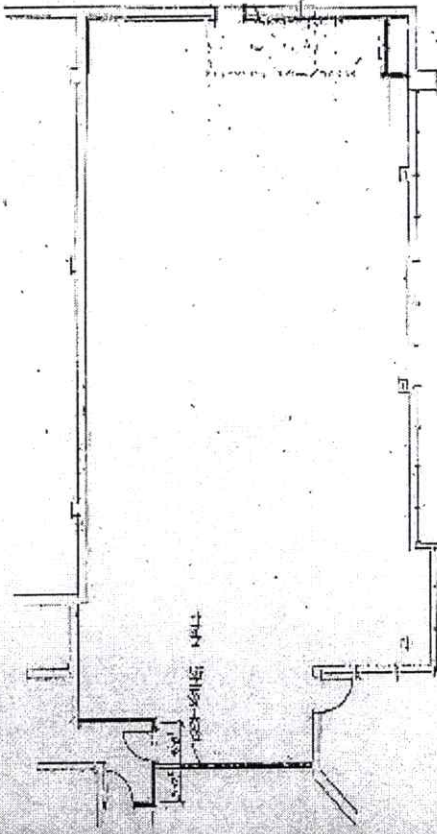

gdl

REVISED GARDEN LEVEL FLOOR PLAN  
10/20/00

EXHIBIT "A"  
300 Josephine St. Suite 10/20  
4,670 RSF