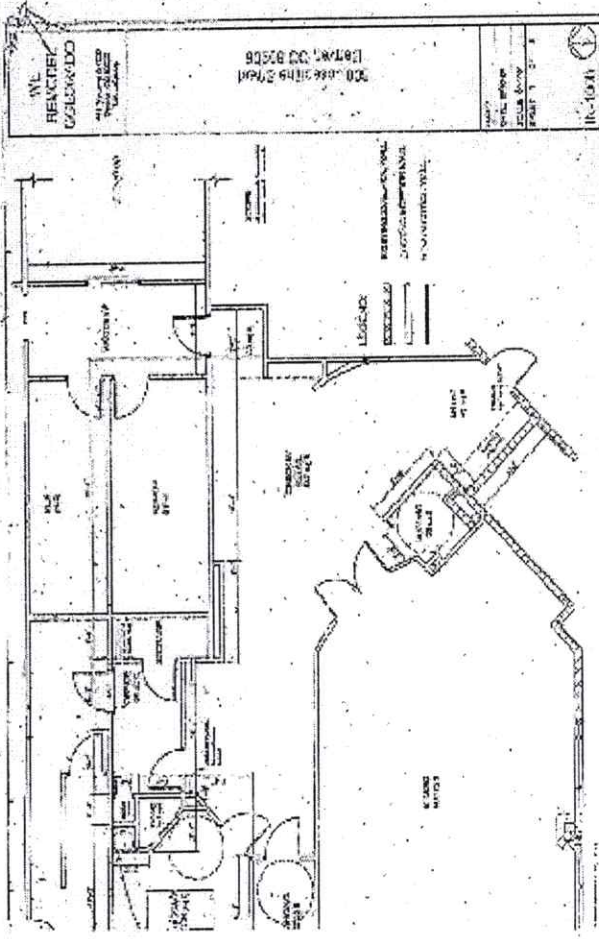

gdl

REVISED GARDEN LEVEL FLOOR PLAN  
10/20/00

EXHIBIT "A"  
300 Josephine St. Suite 10/20  
4,670 RSF