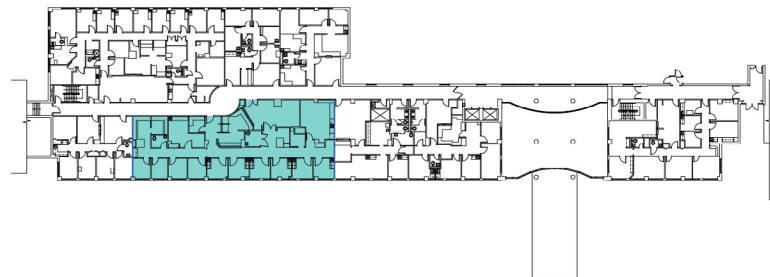

SUITE PLAN

DePaul Professional Office Building

1160 Varnum St NE
Washington DC

SUITE 110
4,010 RSF

For Leasing Information

Contact Regional Leasing Director
Tyler Miller at (804) 836-4473
Tyler.Miller@Lillibridge.com