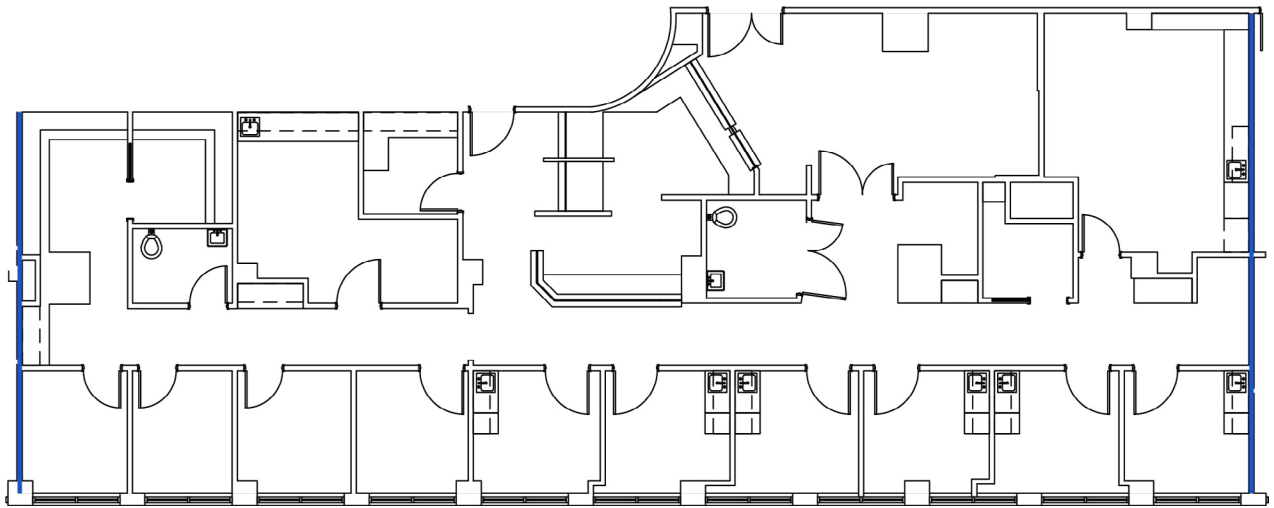

SUITE PLAN

DePaul Professional Office Building

1160 Varnum St NE
Washington DC

SUITE 110
4,010 RSF

For Leasing Information

Contact Regional Leasing Director
Tyler Miller at (804) 836-4473
Tyler.Miller@Lillibridge.com