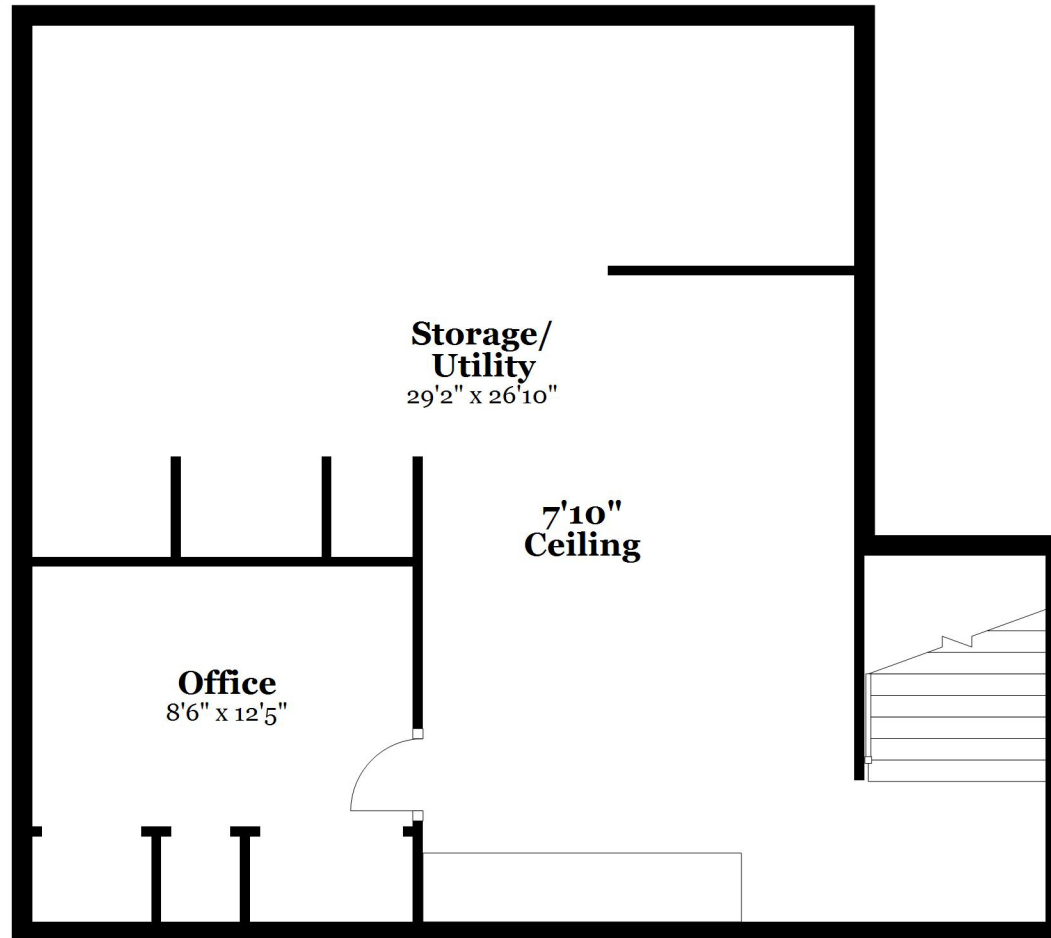

206 Fitchburg Turnpike, Concord, MA

Basement

Approx. 857.5 sq. feet

Plans are illustrative only. Dimensions, square footages, elevations and details may vary from the floor plans provided