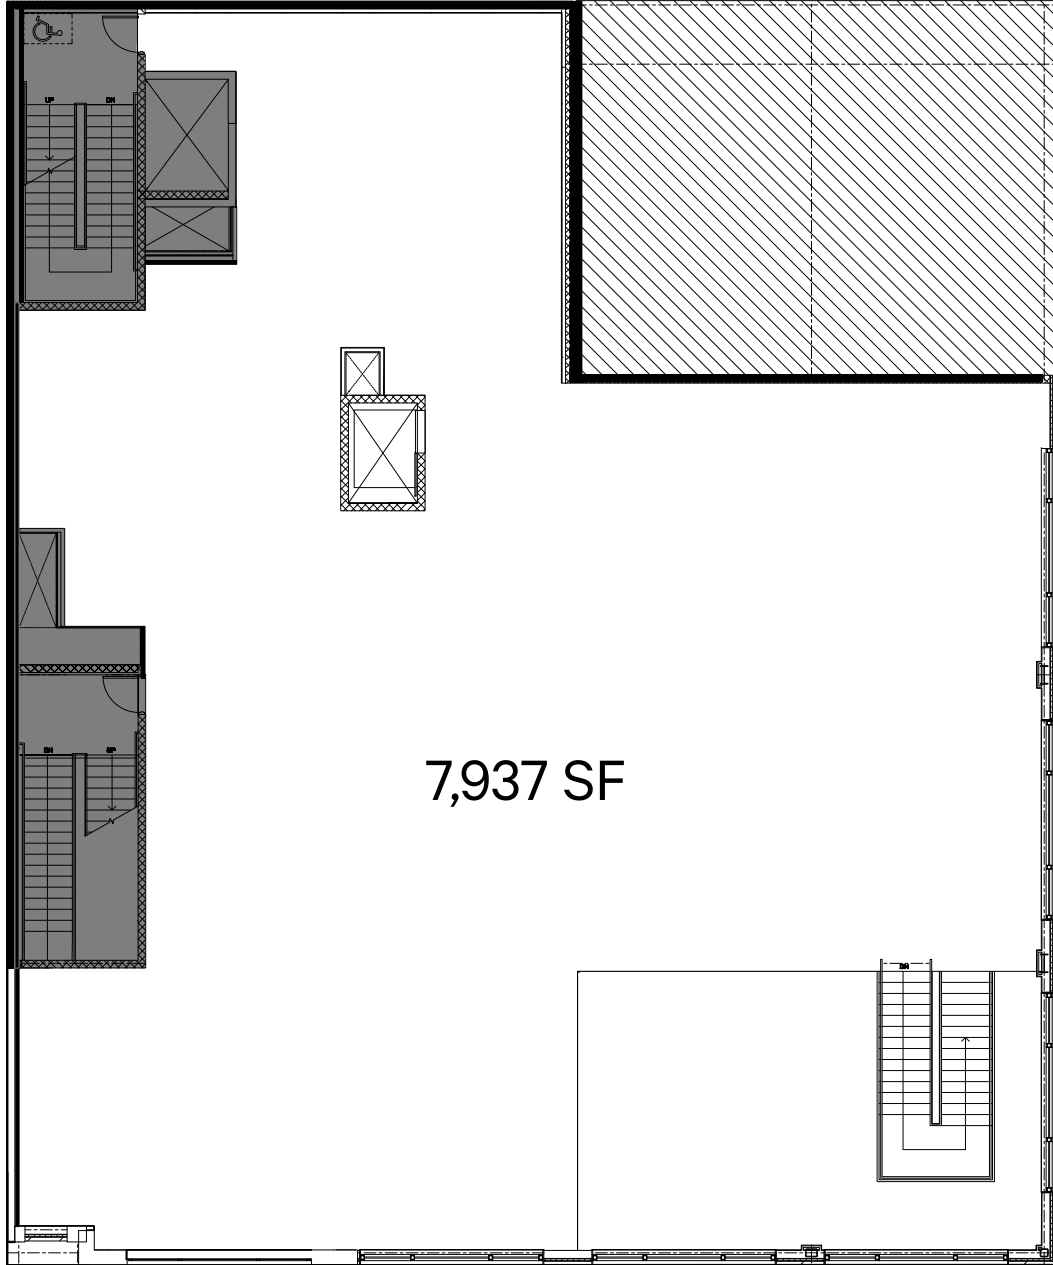

SECOND FLOOR

7,937 SF

STATE STREET

MAPLE STREET