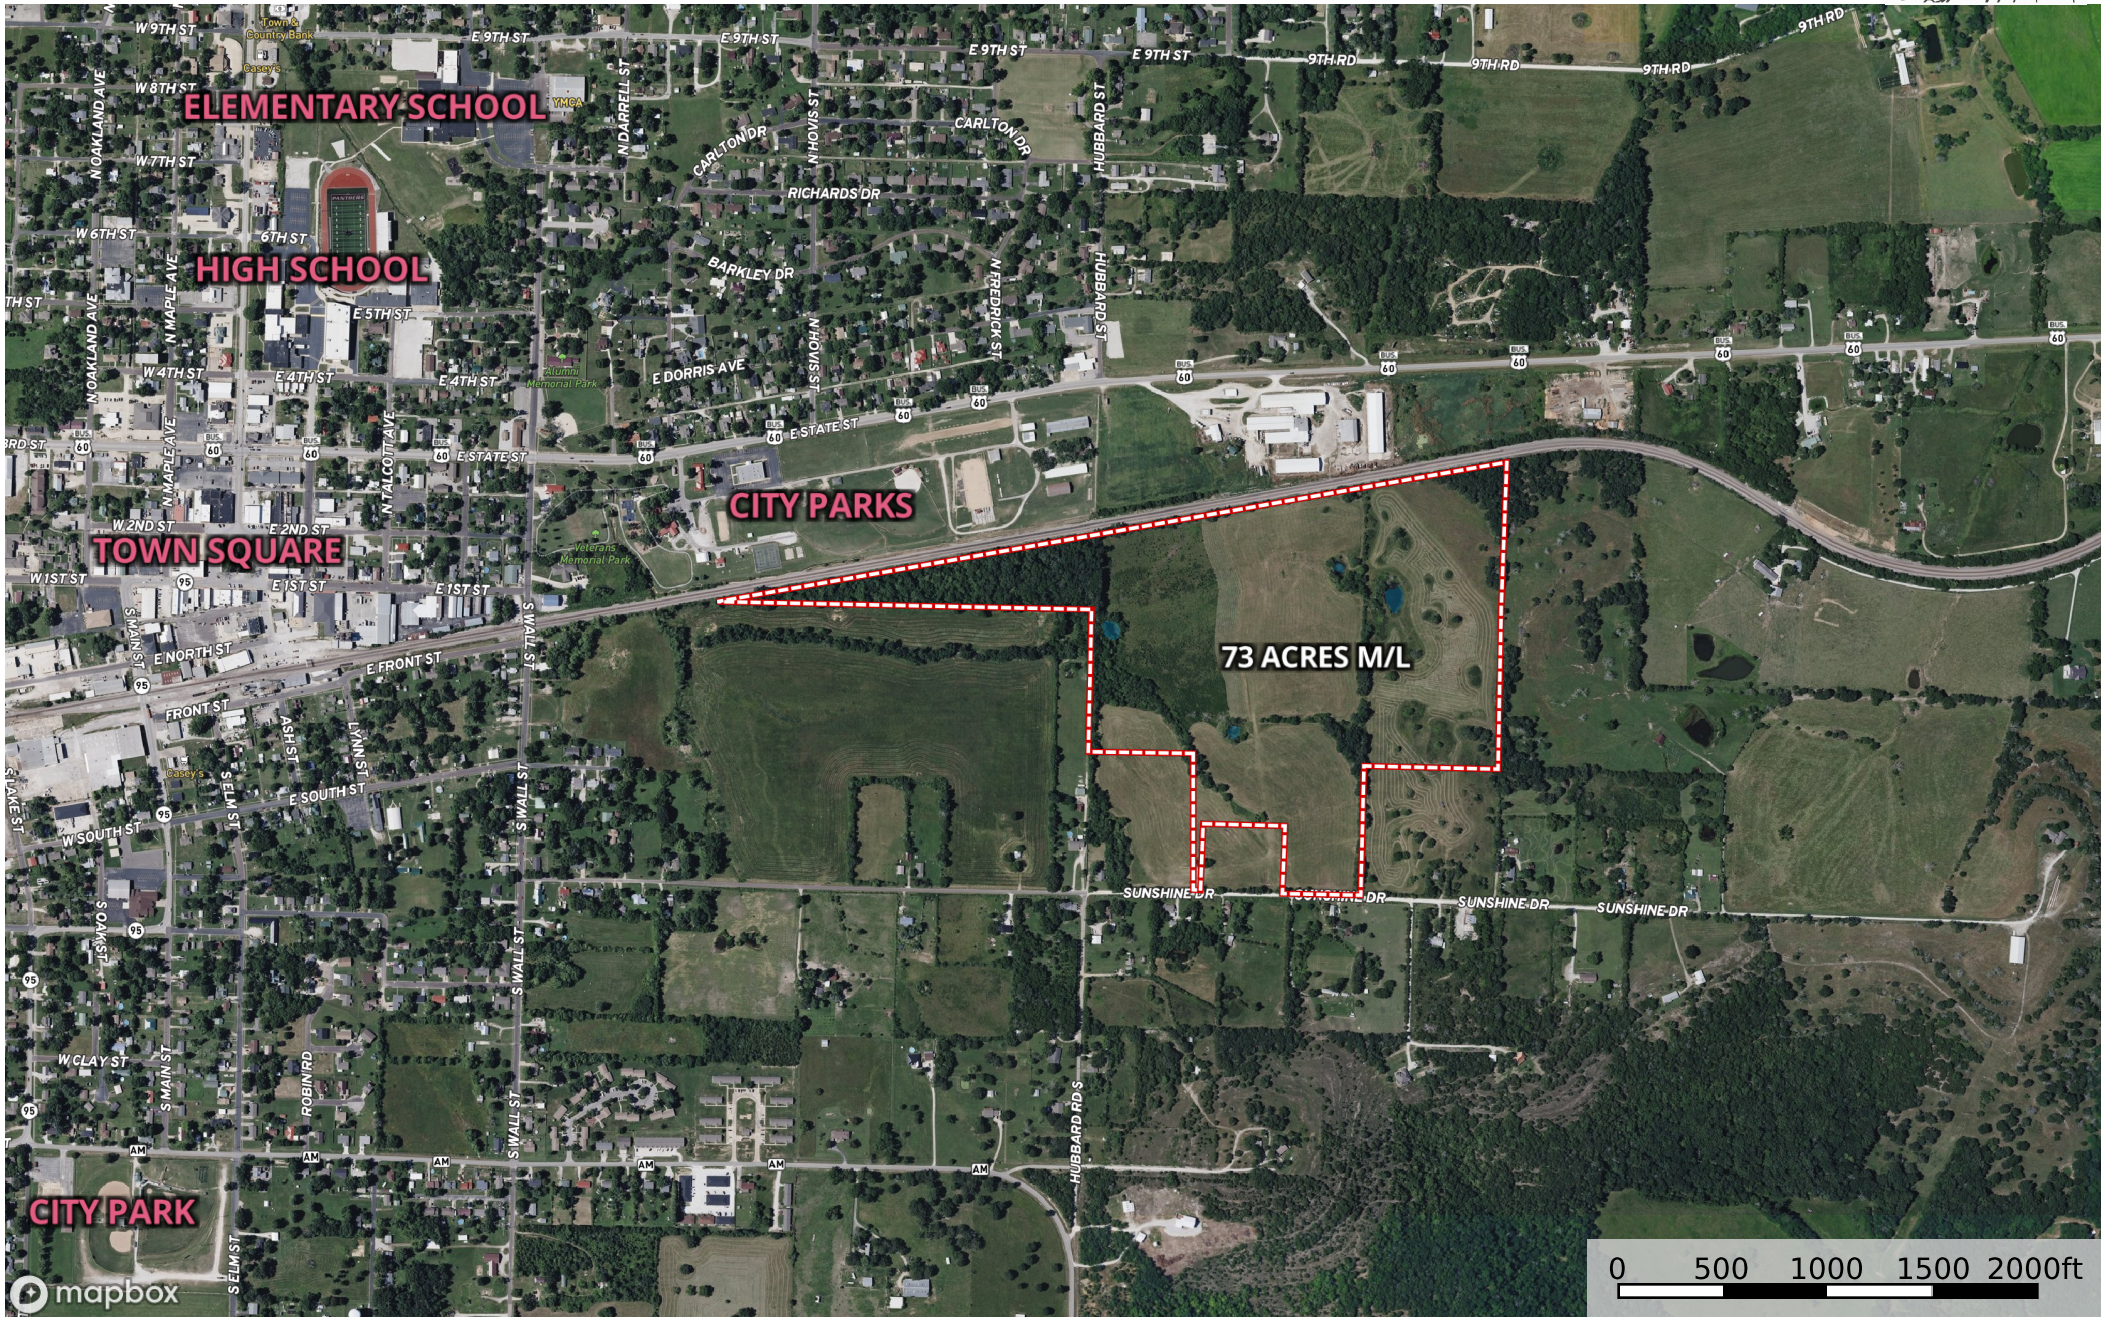

Sunshine Street Land 73 Acres M/L

Wright County, Missouri, 73 AC +/-

Boundary Pond / Tank