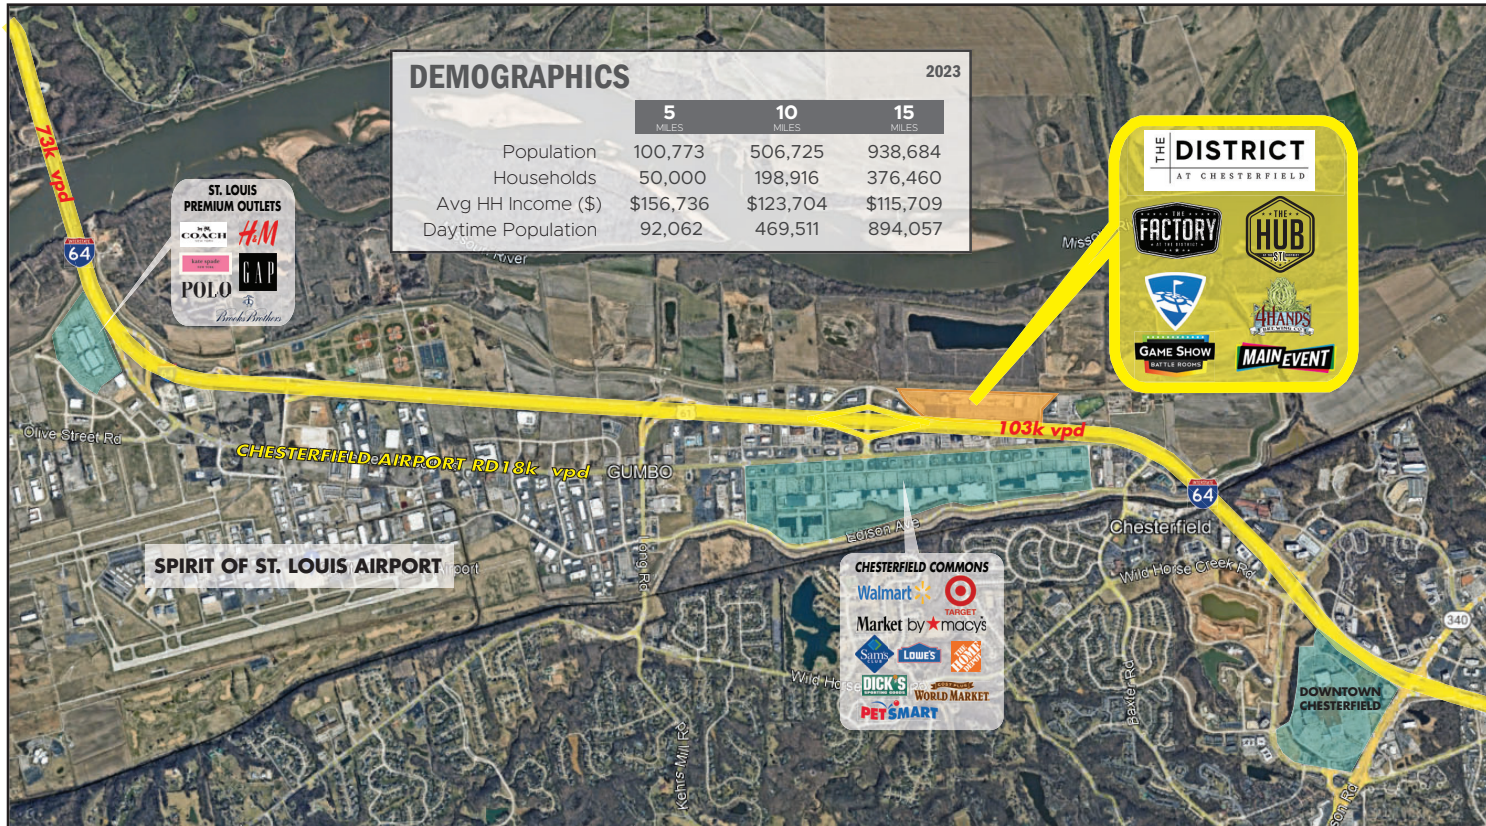

15 miles from District:
938,684

HOUSEHOLDS

5 miles from District:
50,000

10 miles from District:
198,916

15 miles from District:
376,460

AVG HH INCOME

5 miles from District:
\$156,736

10 miles from District:
\$123,704

15 miles from District:
\$115,709

DAYTIME POP

5 miles from District:
92,062

10 miles from District:
169,511

15 miles from District:
894,057

THE

DISTRICT CHESTERFIELD, MISSOURI

THE DISTRICT NOW LEASING