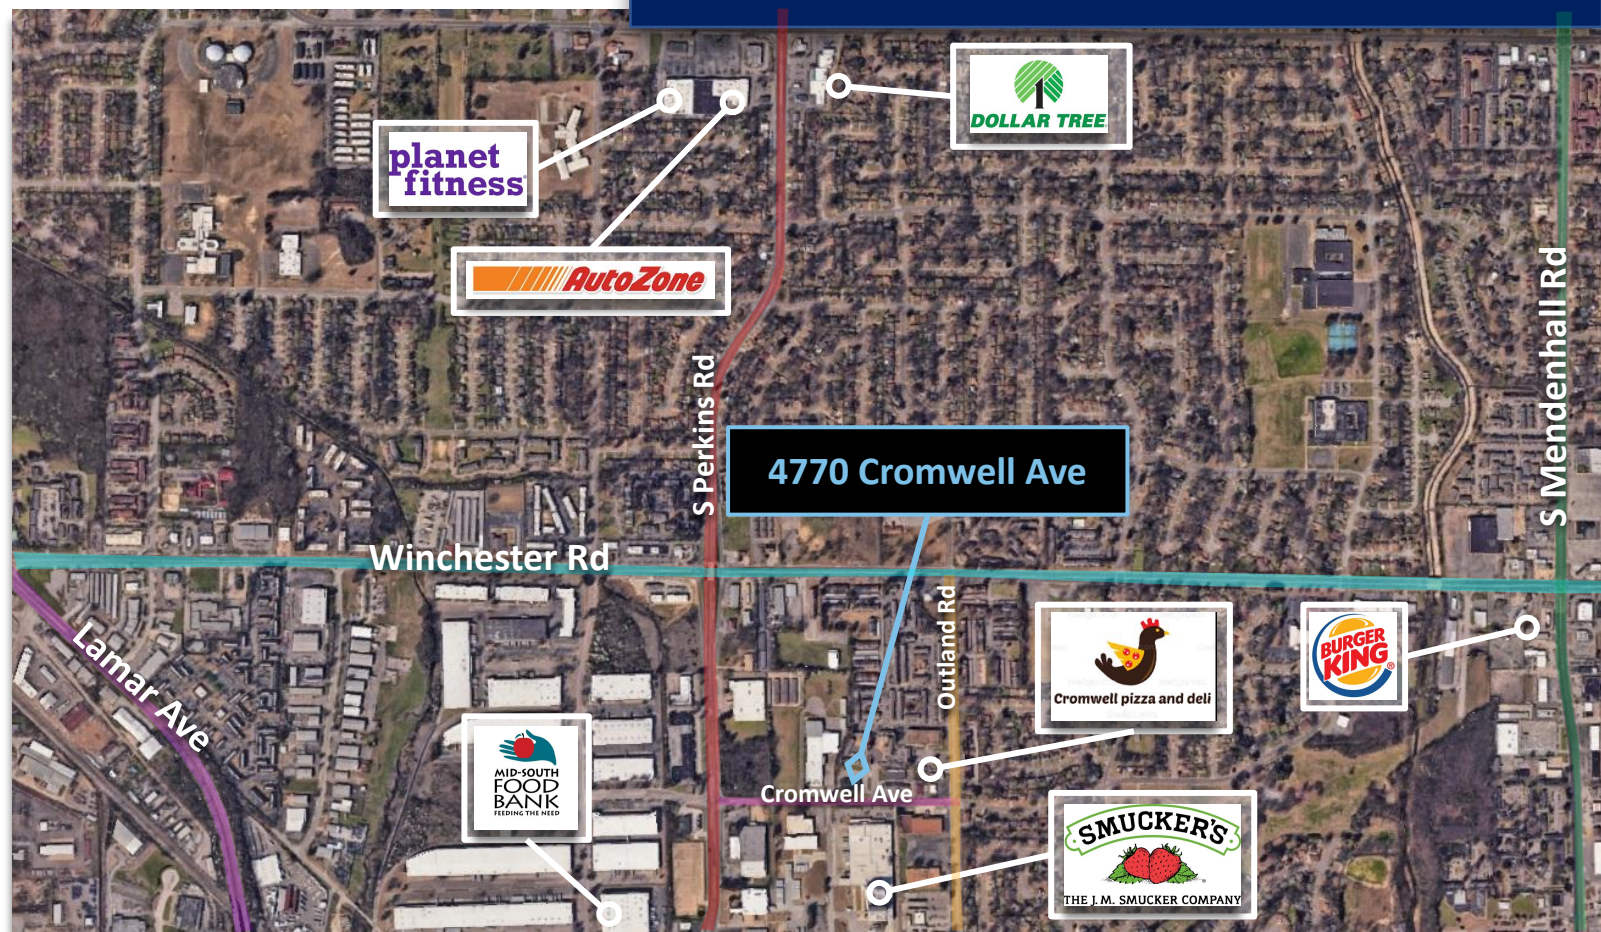

For Lease

Office Suites for Lease!

\$12 PSF MG

420 SF +/- each

4770 Cromwell Ave
Memphis, TN 38118

- ❑ Affordable Lease Options
- ❑ Standalone Professional Office Building with multiple suites
- ❑ Four Common area restrooms
- ❑ Secure with keypad entry
- ❑ Dedicated Parking Area in the front and back of the building.