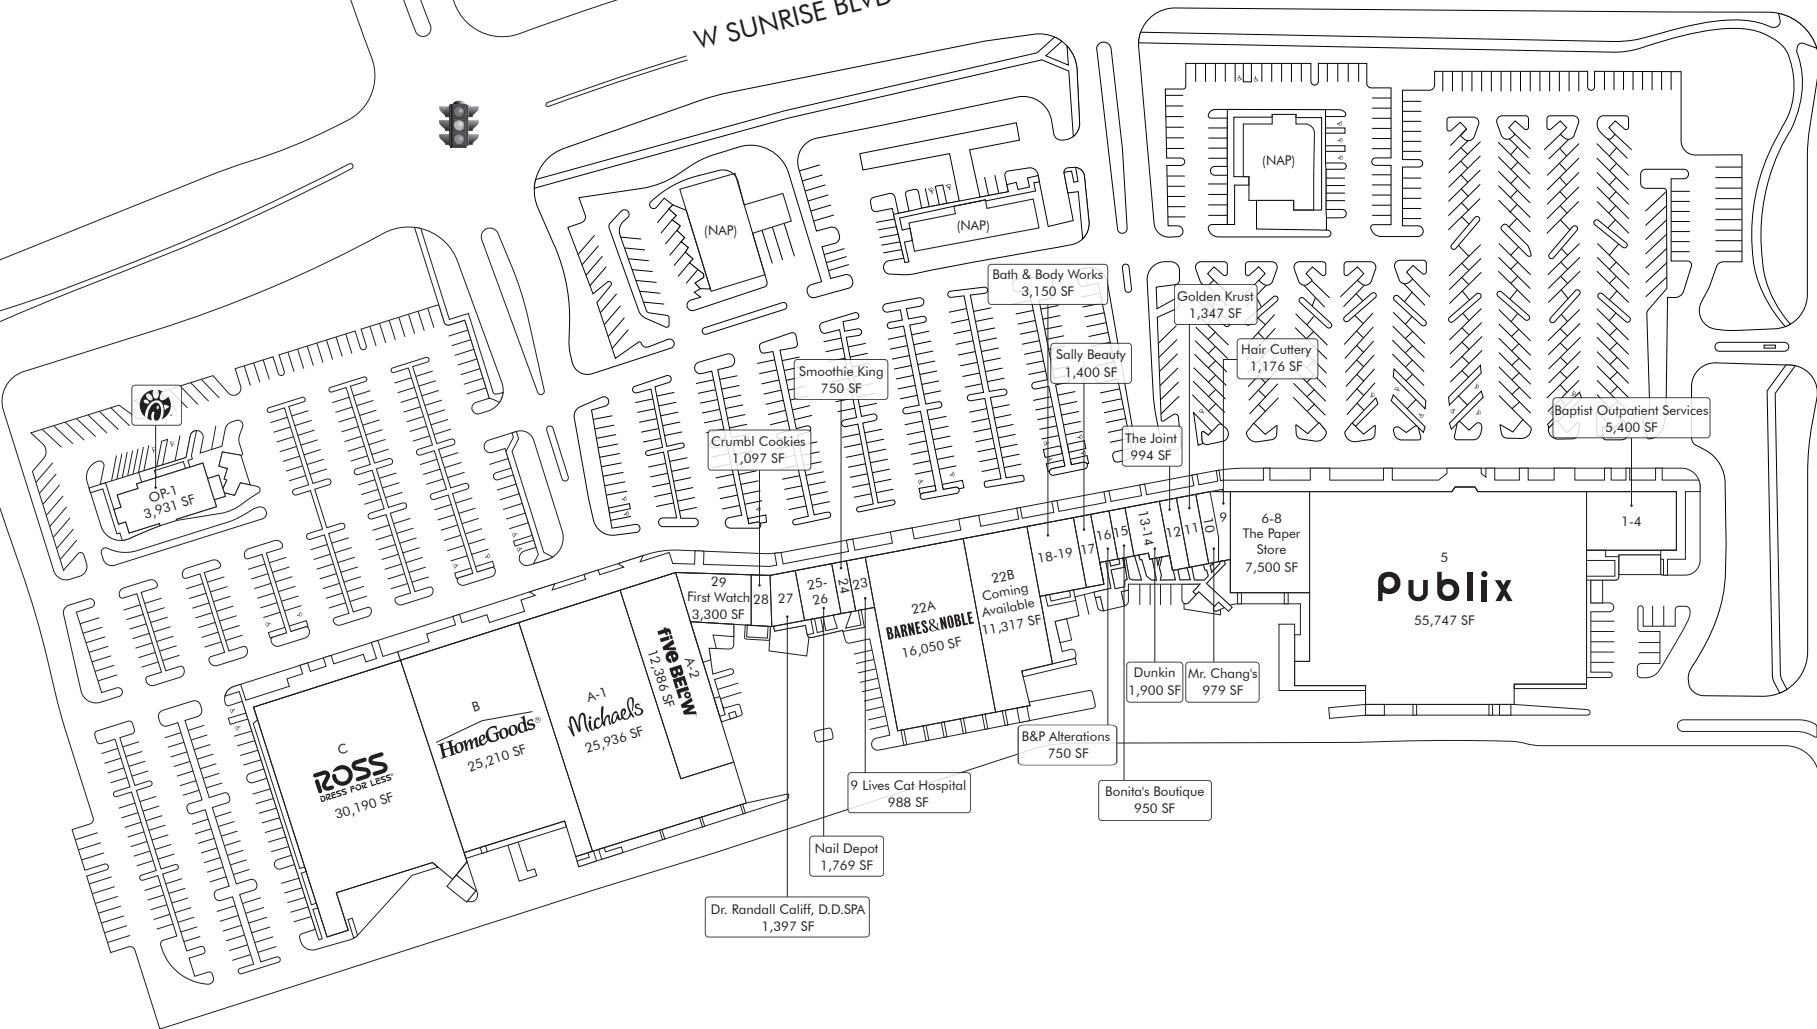

PURPLE PARROT PL

W SUNRISE BLVD

838

N FLAMINGO RD

OP-1
3,931 SF

ROSS
DRESS FOR LESS
30,190 SF

HomeGoods
25,210 SF

Michaels
A-1
25,936 SF

five BELOW
A-2
12,386 SF

29
First Watch
3,300 SF

28

25-26

23

BARNES & NOBLE
22A
16,050 SF

22B
Coming Available
11,317 SF

18-19

Publix
5
55,747 SF

Crumb Cookies
1,097 SF

Smoothie King
750 SF

Bath & Body Works
3,150 SF

Sally Beauty
1,400 SF

Golden Krust
1,347 SF

Hair Cutlery
1,176 SF

The Joint
994 SF

Baptist Outpatient Services
5,400 SF

Dunkin'
1,900 SF

Mr. Chang's
979 SF

B&P Alterations
750 SF

9 Lives Cat Hospital
988 SF

Bonita's Boutique
950 SF

Nail Depot
1,769 SF

Dr. Randall Califf, D.D.S.PA
1,397 SF