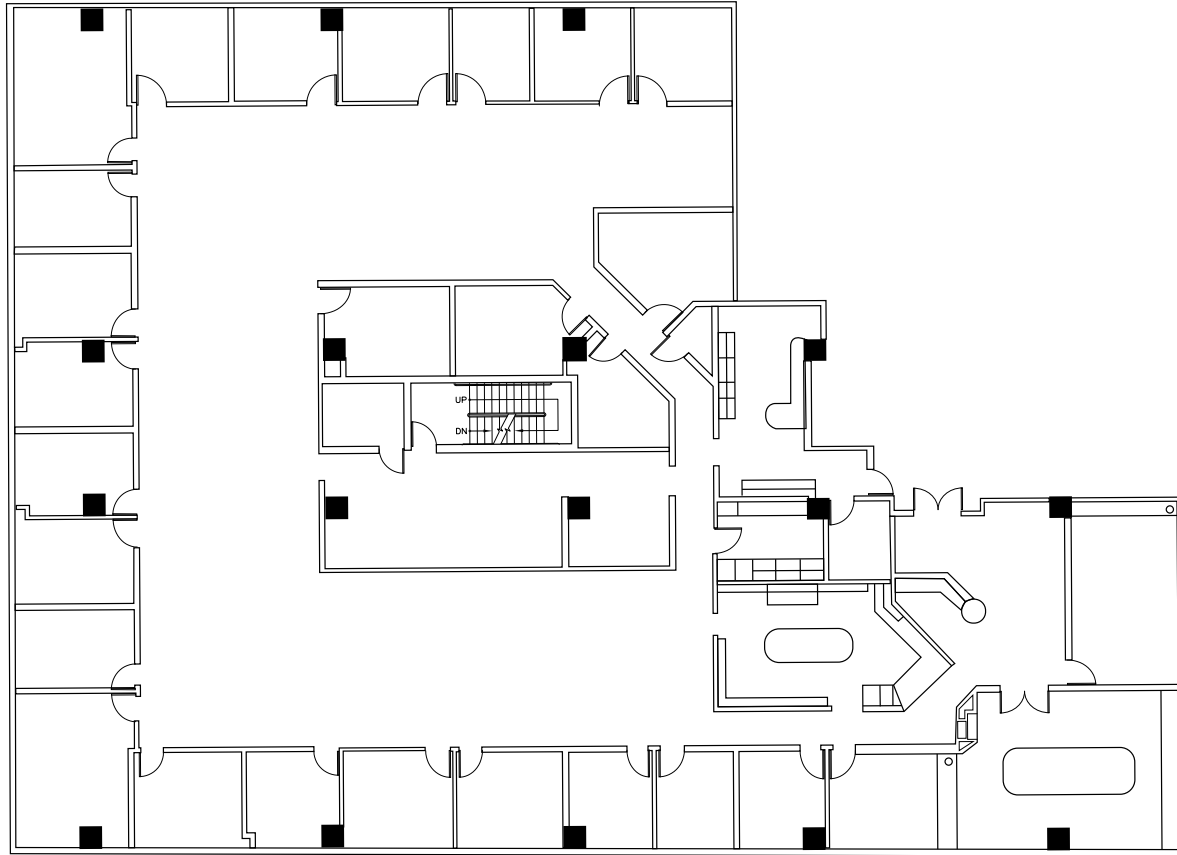

4600

e. washington

PHOENIX, ARIZONA 85034

SUITE 430 | ±13,545 SF

CHRIS WALKER
Executive Managing Director
+ 1 602 224 4466
chris.walker@cushwake.com

MIKE BEALL
Executive Managing Director
+ 1 602 224 4426
mike.beall@cushwake.com