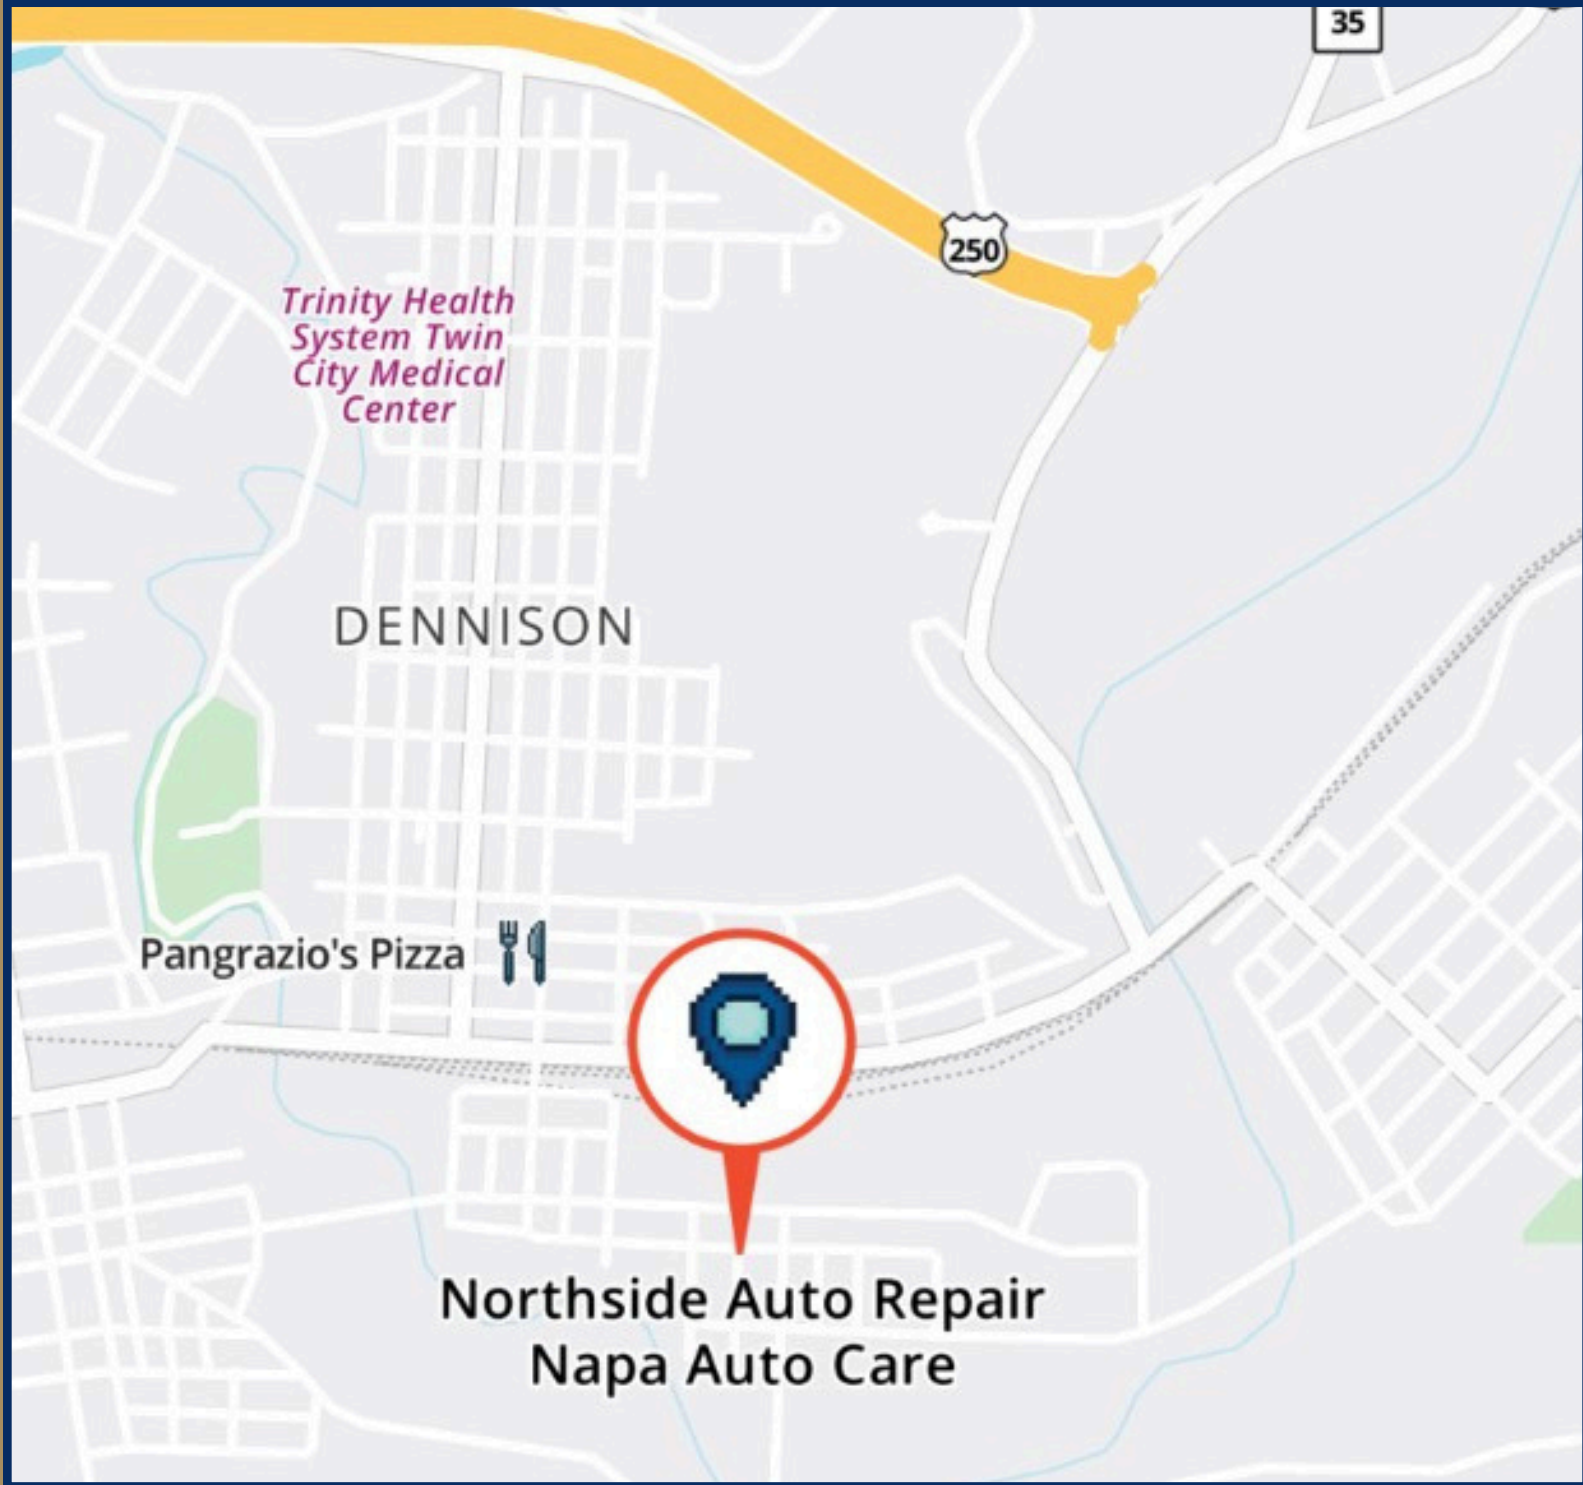

www.mcinturfrealty.net

www.mcinturfrealty.net

Located in the heart of the Twin Cities
(Dennison/Uhrichsvhille)

Dennison/Uhrichsville features:

Dennison Railroad Museum

Dennison Skate Rink

Uhrichsville Water Park

& so much more!

www.mcinturfrealty.net

Conveniently located off State Route 250 just minutes from Tappan Lake.

www.mcinturfrealty.net

EDUCATION

Claymont City Schools creates a positive culture, promotes community engagement and builds community partnerships through consistent and effective messaging which fosters pride, respect and loyalty among families, students, staff and community.