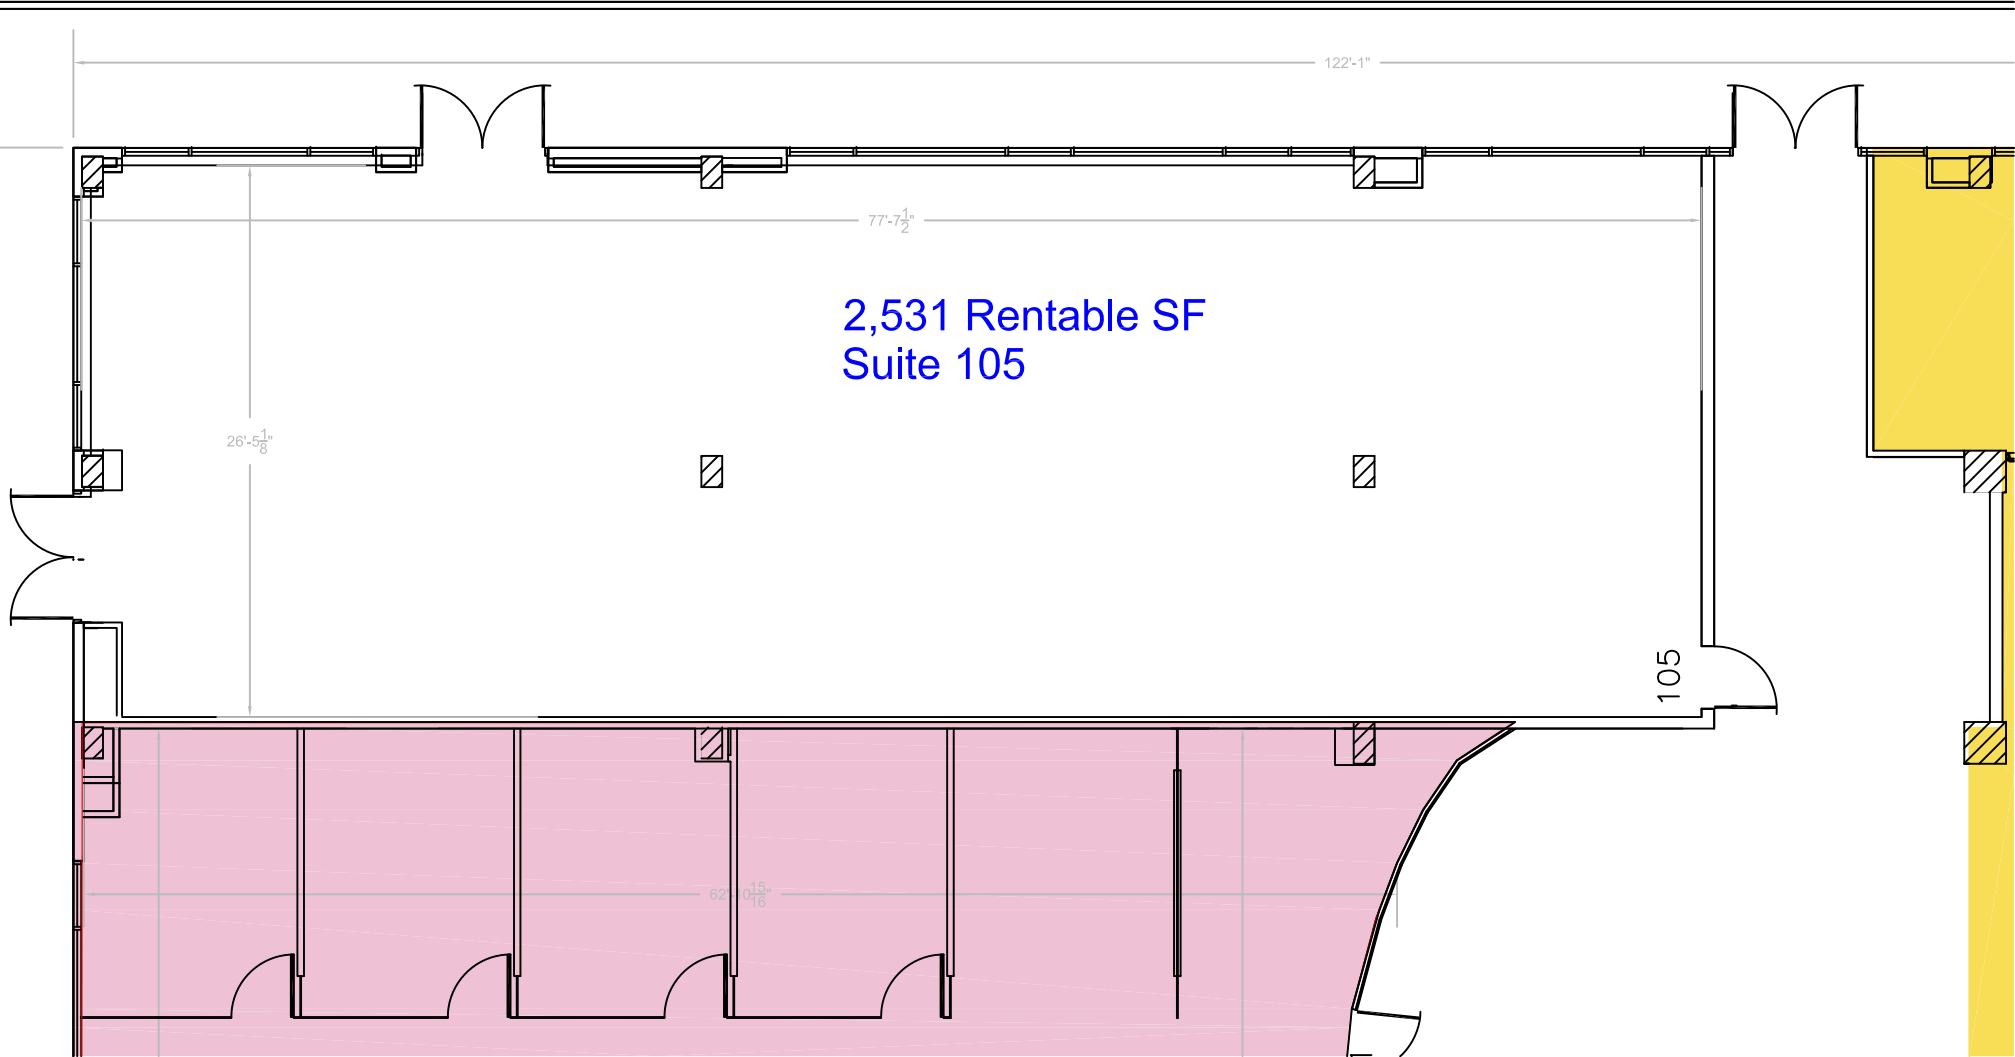

PORTSMOUTH

Owner:  
Lamesa Properties, Limited  
3701 Kirby Drive, Suite 1030  
Houston, Texas 77098

**Suite 105**  
3701 Kirby Drive, Houston, Texas 77098

Level:  
First Floor

Updated Thru:  
05.16.2022