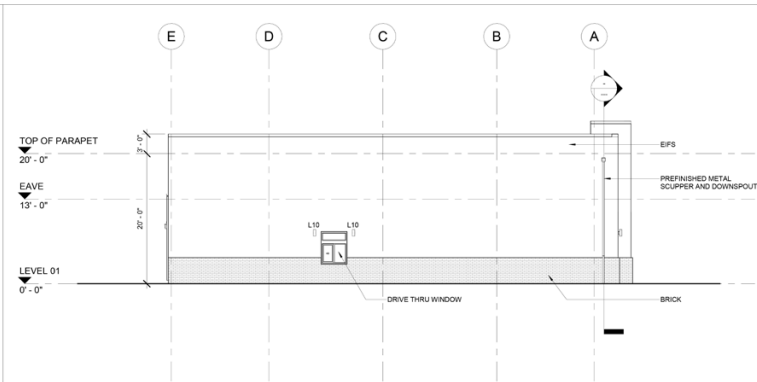

1 NORTH ELEVATION
1/8" = 1'-0"

2 SOUTH ELEVATION
1/8" = 1'-0"

3 WEST ELEVATION
1/8" = 1'-0"

4 EAST ELEVATION
1/8" = 1'-0"

PLAINS

Commercial Real Estate

WATERLOO PLAZA

SWQ Waterloo Rd & Coltrane Rd, Edmond, OK 73034