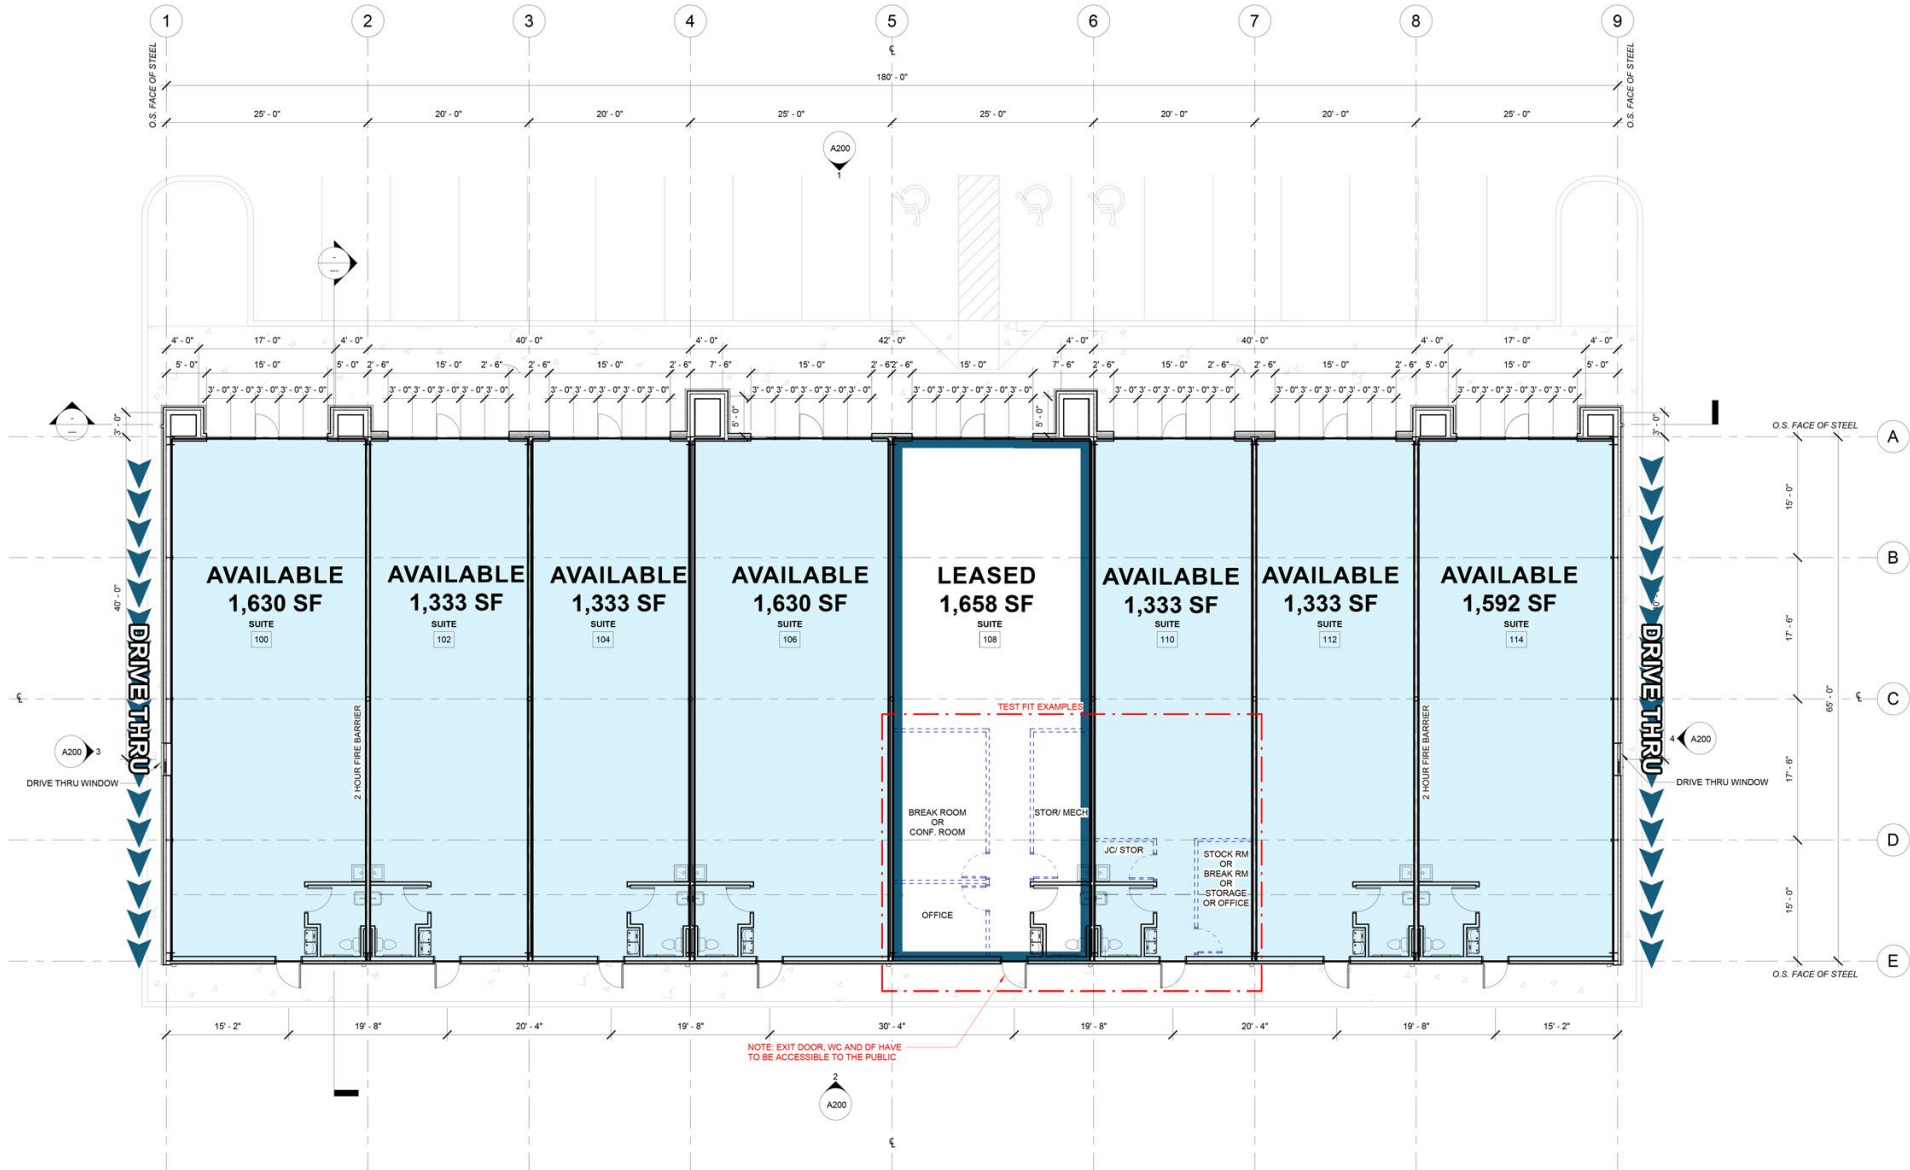

For More Information:

Cole Smith | 405-245-4469 | cole.smith@plainscre.com

The information contained herein is deemed reliable; however, no warranties, guarantees or representations are made as to the accuracy thereof. The presentation of this information is submitted subject to change in conditions, price, corrections, errors, omissions, and/or withdrawal without notice.