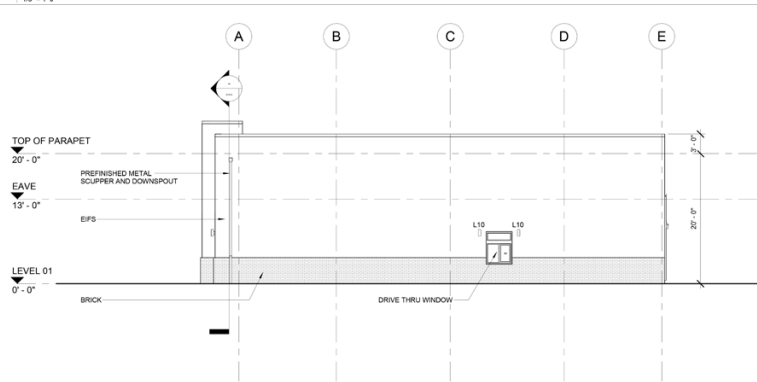

1 NORTH ELEVATION
1/8" = 1'-0"

2 SOUTH ELEVATION
1/8" = 1'-0"

3 WEST ELEVATION
1/8" = 1'-0"

4 EAST ELEVATION
1/8" = 1'-0"

PLAINS

Commercial Real Estate

WATERLOO PLAZA

SWQ Waterloo Rd & Coltrane Rd, Edmond, OK 73034