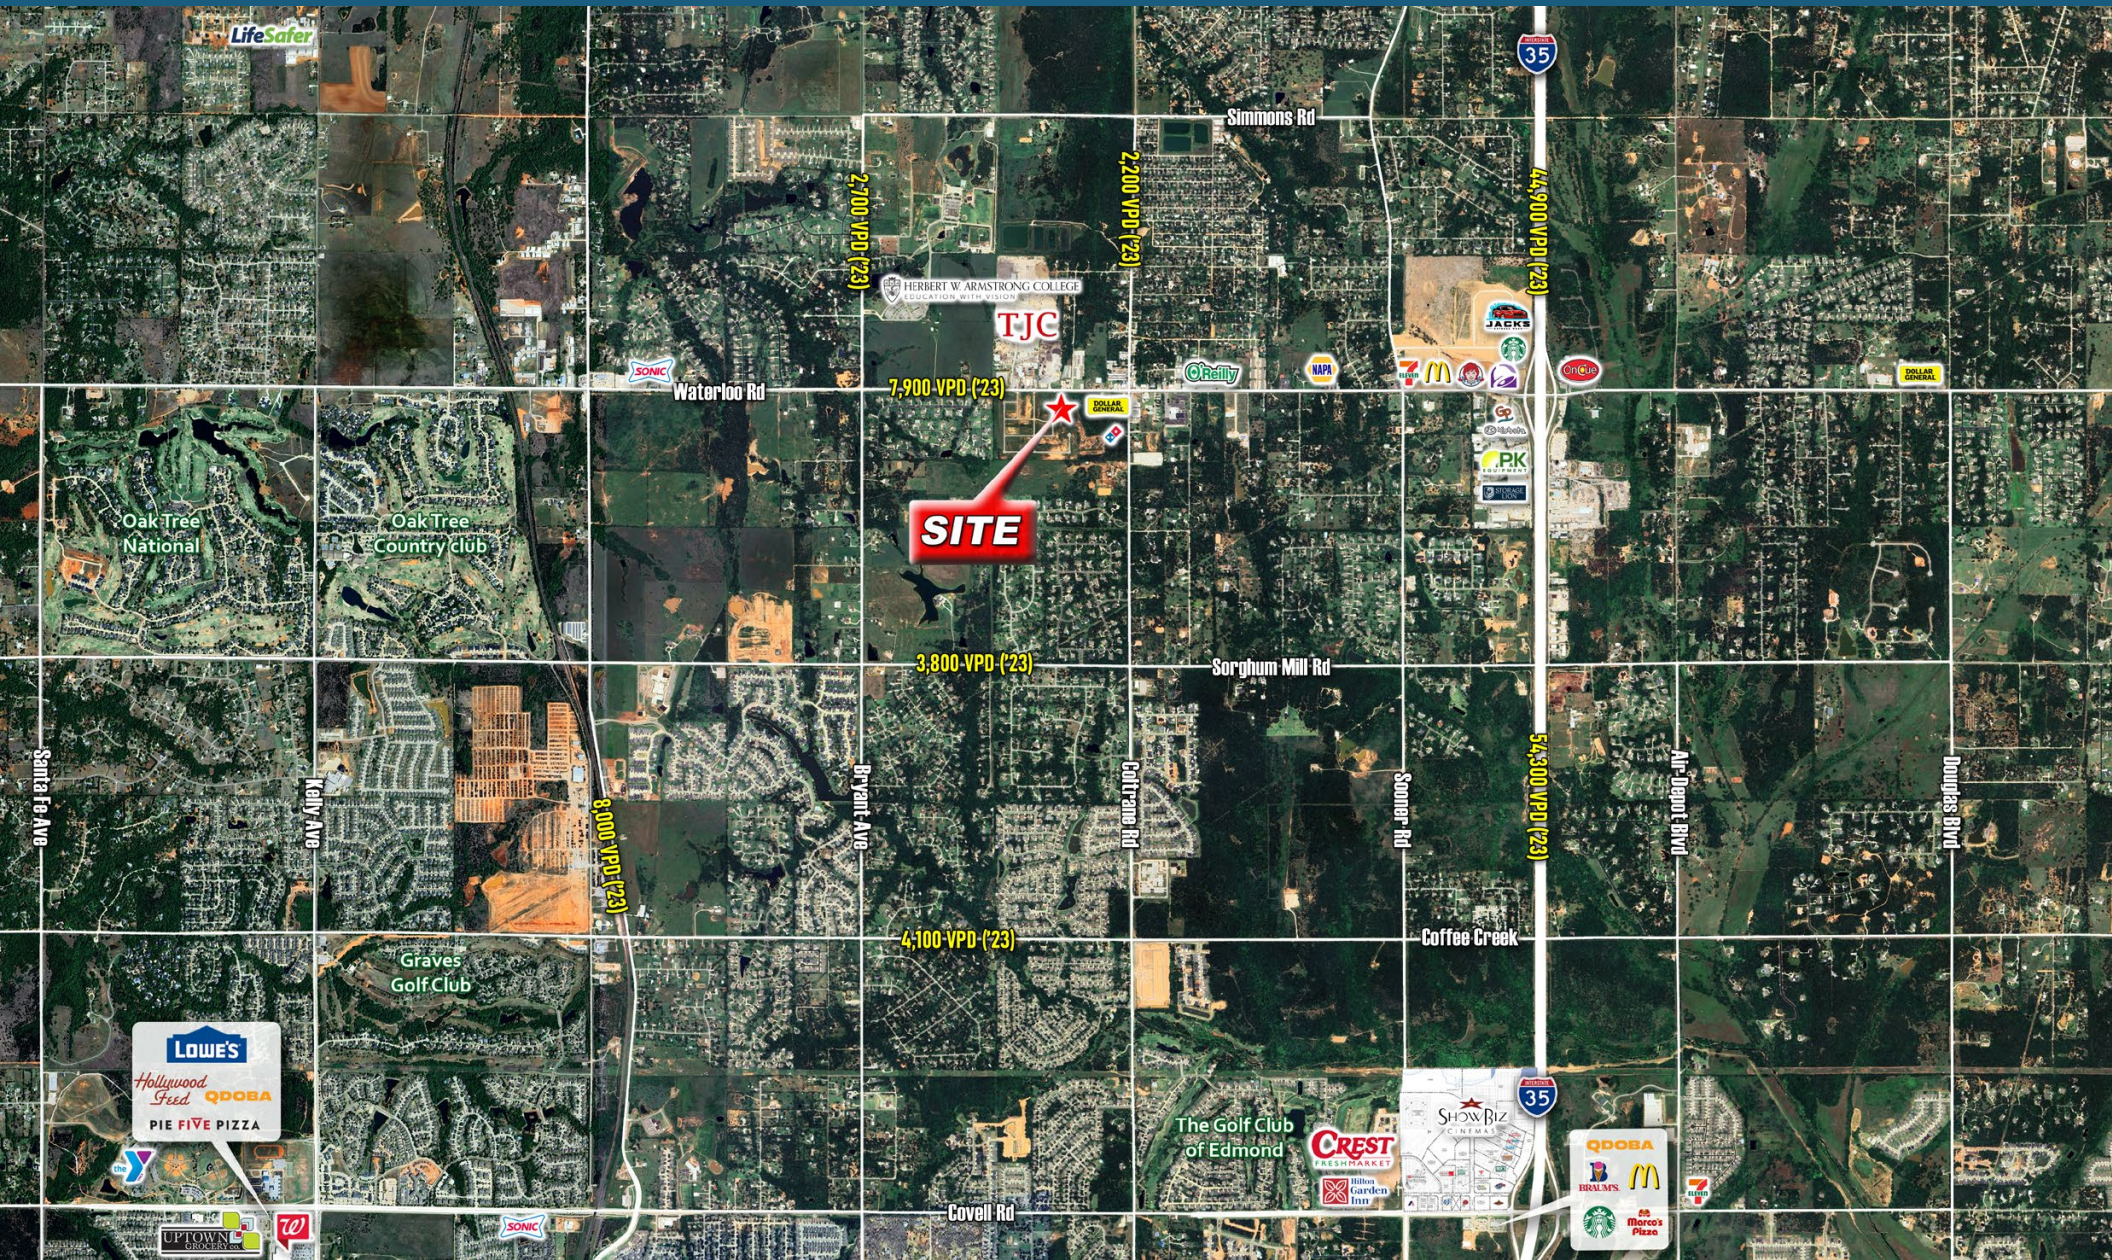

1 NORTH ELEVATION
1/8" = 1'-0"

2 SOUTH ELEVATION
1/8" = 1'-0"

3 WEST ELEVATION
1/8" = 1'-0"

4 EAST ELEVATION
1/8" = 1'-0"

PLAINS

Commercial Real Estate

WATERLOO PLAZA

SWQ Waterloo Rd & Coltrane Rd, Edmond, OK 73034

Bryant Ave

Coltrane Rd

Simmons Rd

Coffee Creek

The Golf Club of Edmond

CREST FRESHMARKET

SHOW BIZ CENTER

QDOBA