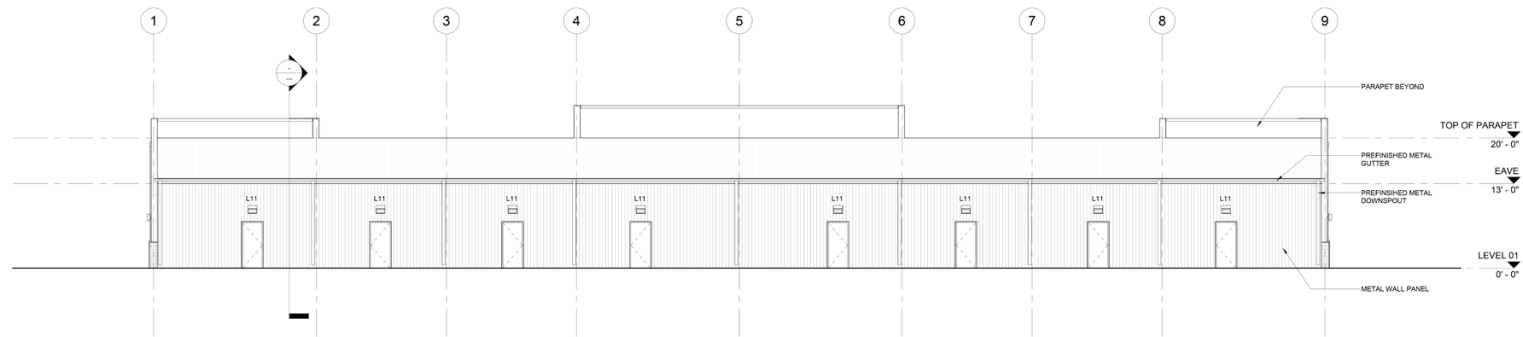

1 NORTH ELEVATION
1/8" = 1'-0"

2 SOUTH ELEVATION
1/8" = 1'-0"

3 WEST ELEVATION
1/8" = 1'-0"

4 EAST ELEVATION
1/8" = 1'-0"

PLAINS

Commercial Real Estate

WATERLOO PLAZA

SWQ Waterloo Rd & Coltrane Rd, Edmond, OK 73034