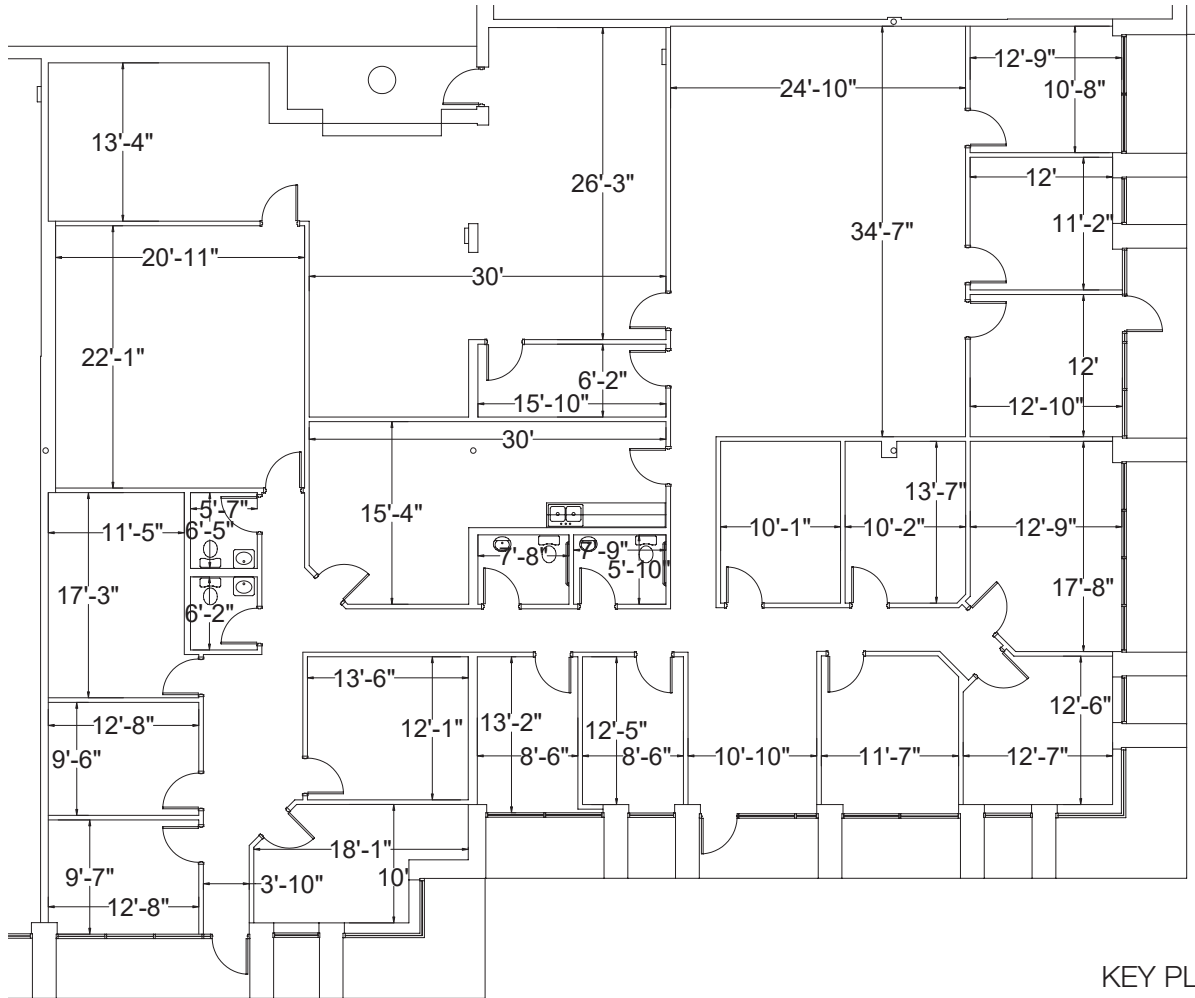

5909 Breckenridge Parkway, Tampa, FL

Suite C: 7,200 RSF

KEY PLAN

For more information:

Kelli Hatton
+1 813.454.1619
khatton@naiburnsscalo.com

Coy Lowrey
+1 813.215.8168
clowrey@naiburnsscalo.com

5201 W Kennedy Blvd, Suite 925
Tampa, FL
+1 813.815.8360