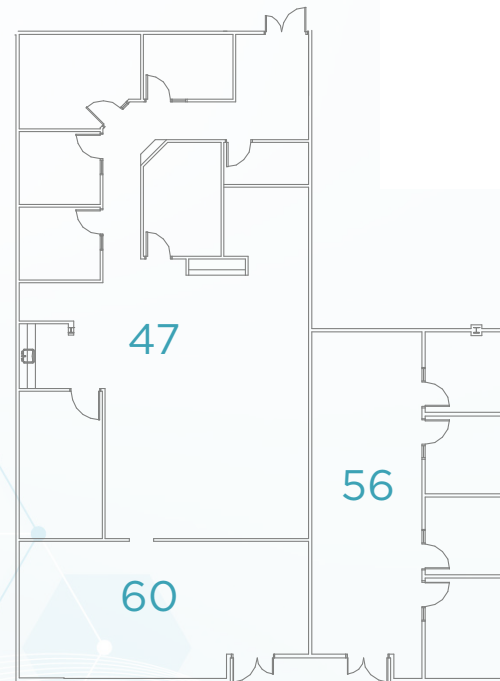

CONTIGUOUS OFFICE SPACES | UP TO 5,503 SF

Office 47	3,118 SF
Office 56	1,529 SF
Office 60	856 SF

Alexandra Loye
Executive Managing Director
+1 602-229-5957
alexandra.loye@cushwake.com

Paige Blanz
Associate
+1 602 224 4484
paige.blanz@cushwake.com