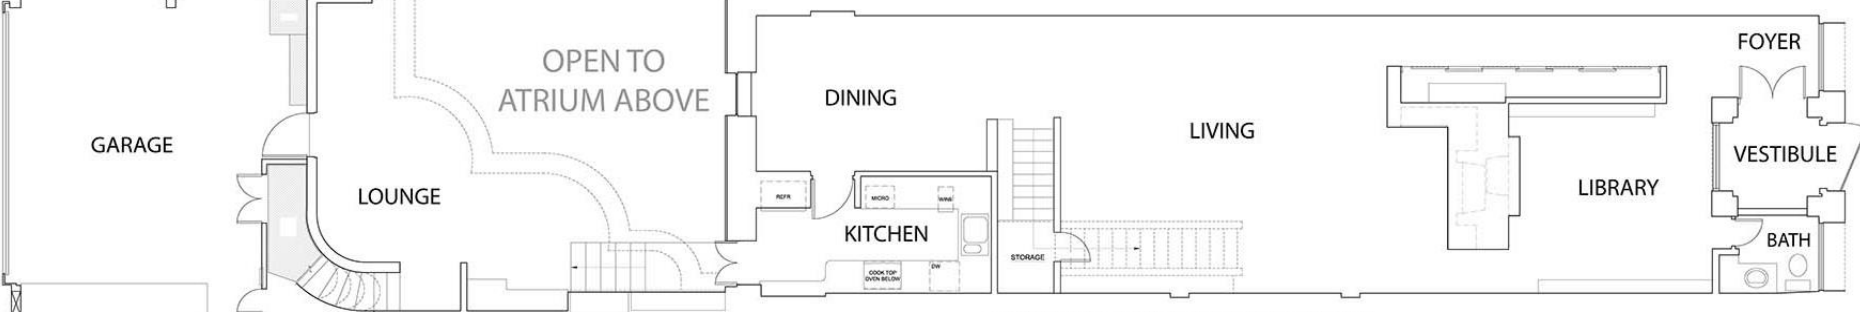

GRAEBER HOUSE @ 410 E. 6TH STREET, AUSTIN, TX 78701

LOWER LEVEL FLOOR PLAN
2,499 SQ FT

UPPER LEVEL FLOOR PLAN
2,611 SQ FT