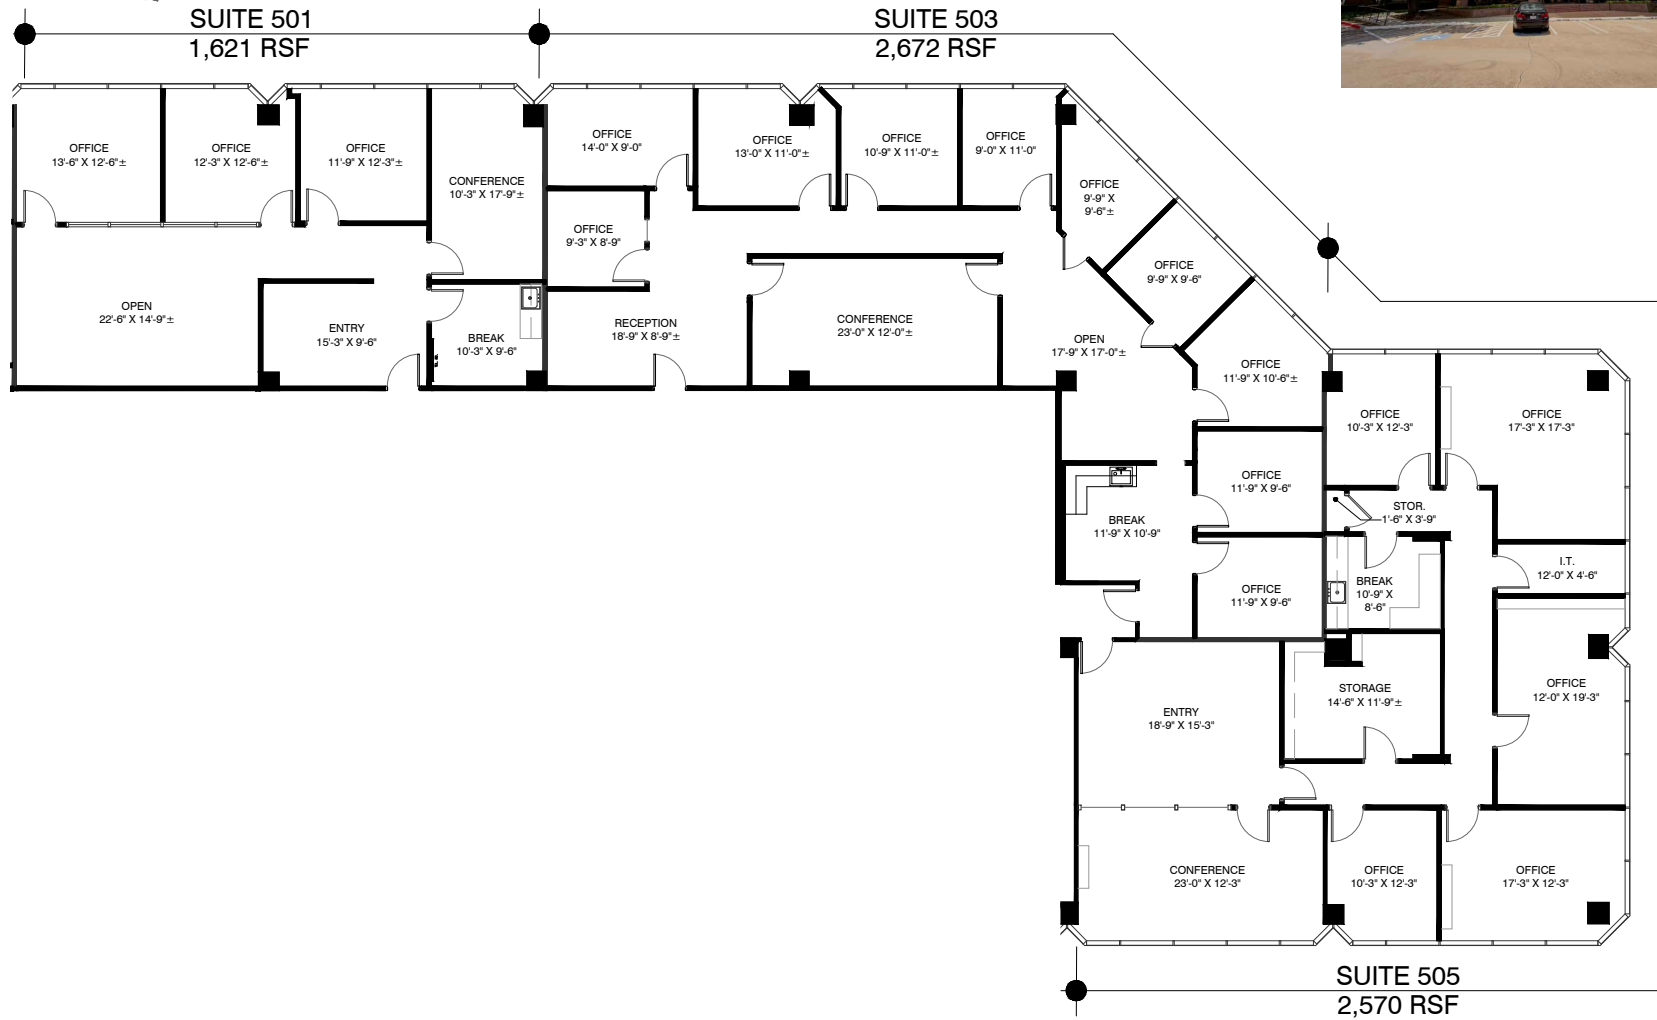

KEYPLAN - 5TH FLOOR

LEASING CONTACT:
 KOLBY DICKERSON
kdickerson@txreproperties.com
 214-534-1599
 SAM DAVIS
sdavis@txreproperties.com
 214-684-7197

FOREST RIDGE

1600 AIRPORT FREEWAY BEDFORD, TX 76022

SUITE # 501, 503, 505

6,863 RSF