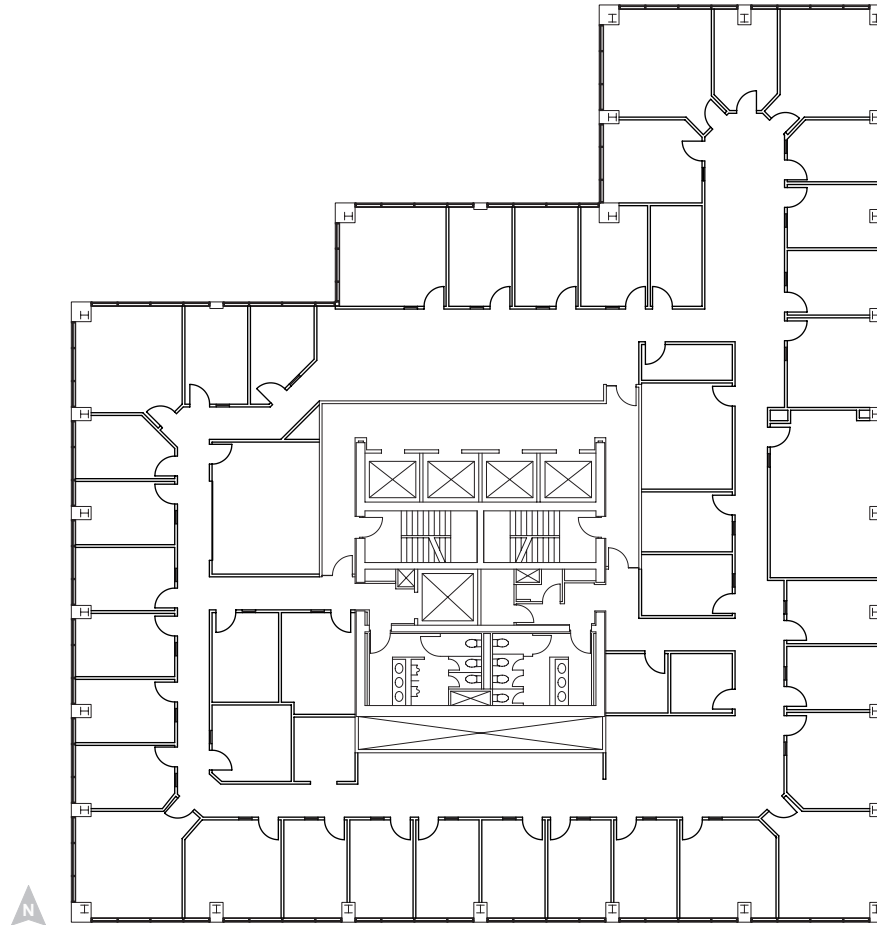

SUITE 2800
14,718 SF

Tower I
1775 Sherman Street
Denver, CO 80203

CONTACT FOR MORE INFORMATION

JAMIE GARD

303-260-4341
jamie.gard@nrmk.com

WHITNEY HAKE

303-260-4202
whitney.hake@nrmk.com

GRACE LESSARD