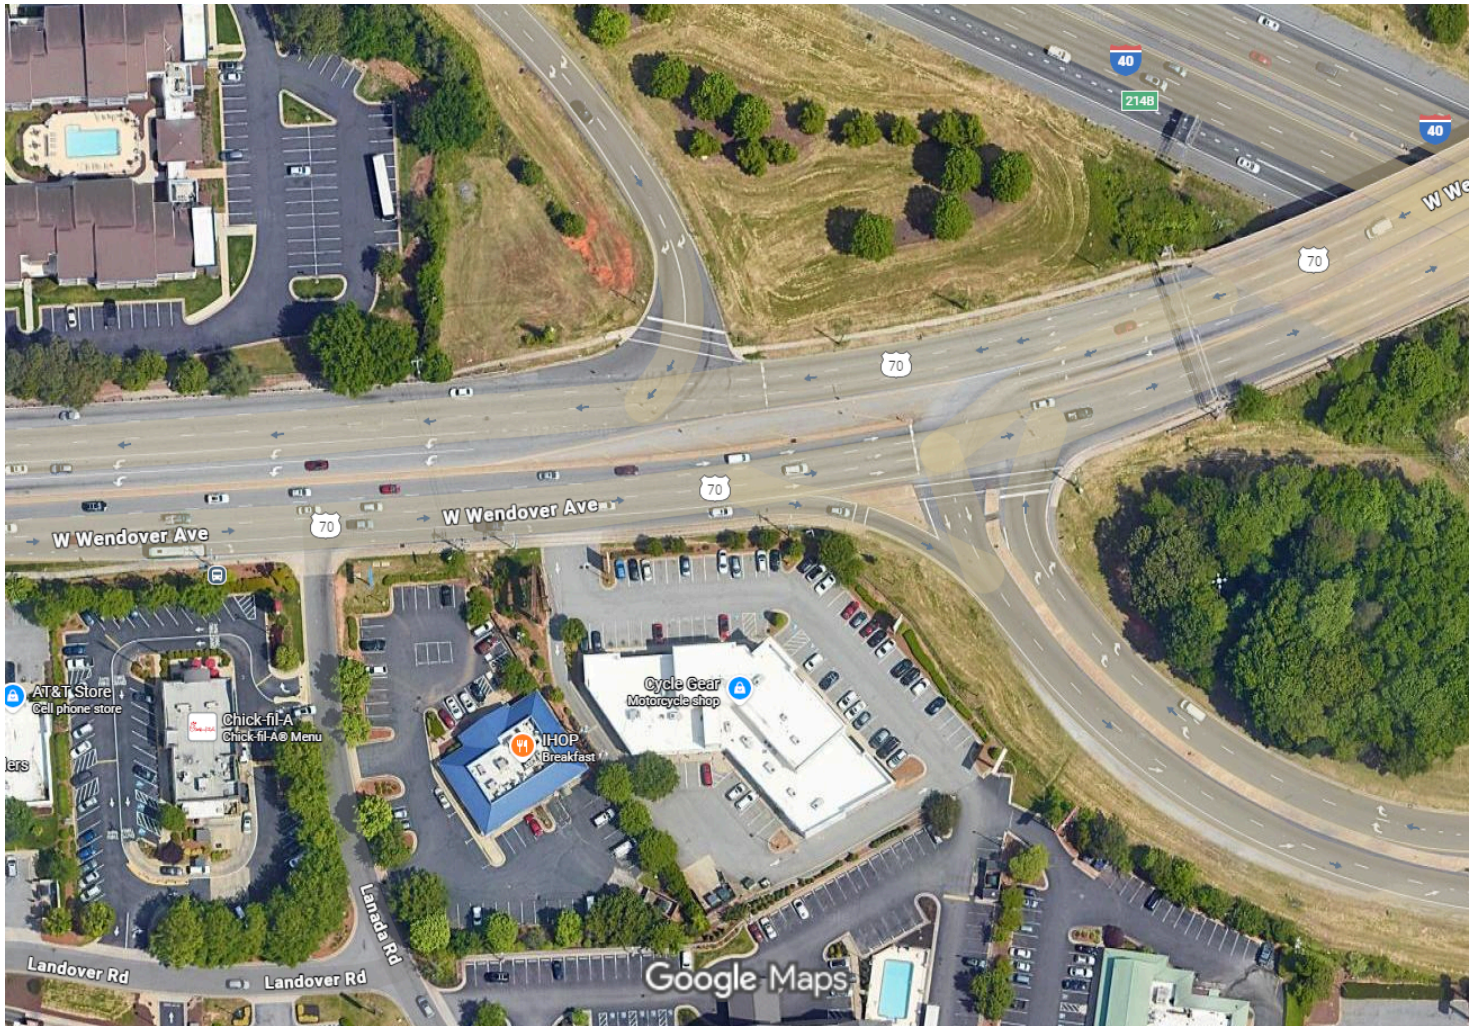

4401 W. Wendover Suite 104 approximately 2,427sf

Imagery ©2026 Airbus, Maxar Technologies, Map data ©2026 Google 50 ft