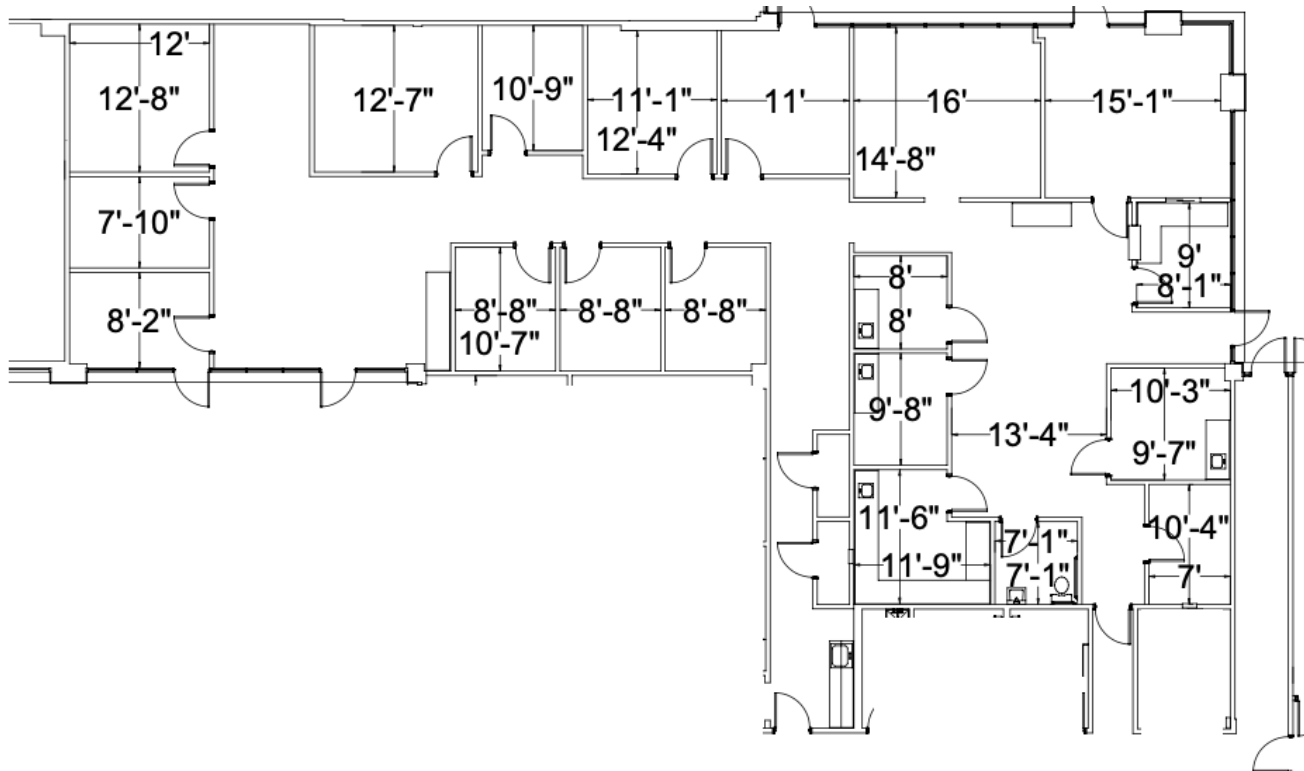

5411 Beaumont Center Blvd, Tampa, FL

Suite 760: 4,589 RSF

For more information:

Kelli Hatton

+1 813.454.1619

khatton@naiburnsscalo.com

Coy Lowrey

+1 813.215.8168