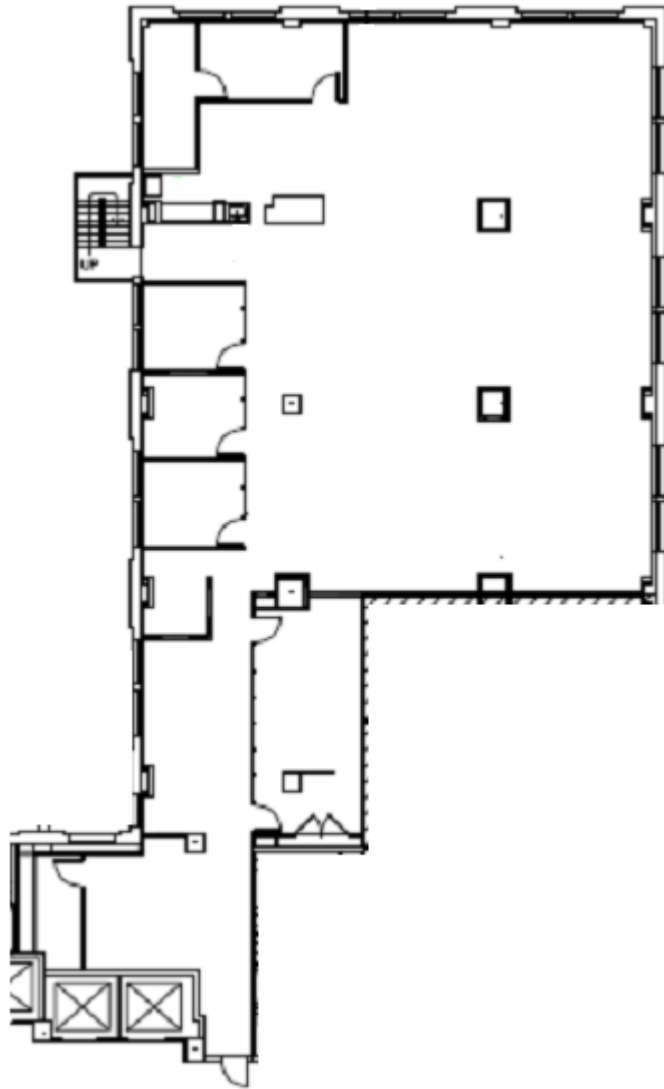

Esperson

Level 4 - Suite 415 (5,685 RSF)
808 Travis, Houston, Texas 77002

cameron
MANAGEMENT

For leasing information:
Christine Gabriel 713.224.1663 x 284
Morris Chen 713.224.1663 x 256
leasing@cameronmanagement.com