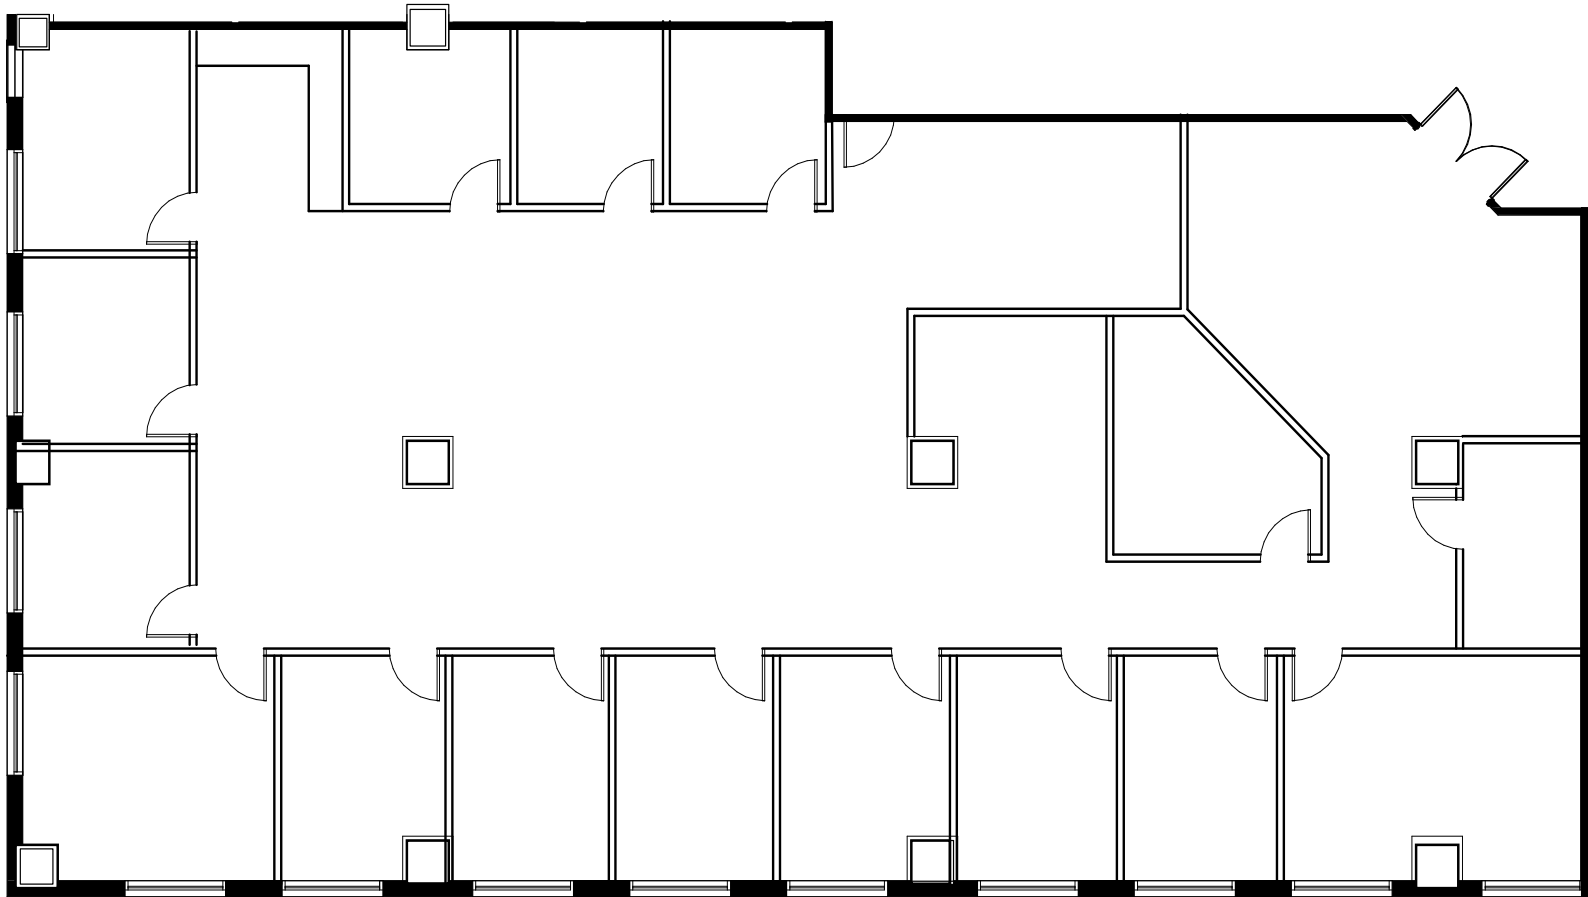

ONE CITY PLAZA

421 Fayetteville Street | Raleigh

Suite 350 | 5,009 RSF

Disclaimer: The above floor plans are not to scale. The available space shown is a representative layout.

JOHN HOGAN | 919-875-6617
JOHN.HOGAN@HIGHWOODS.COM