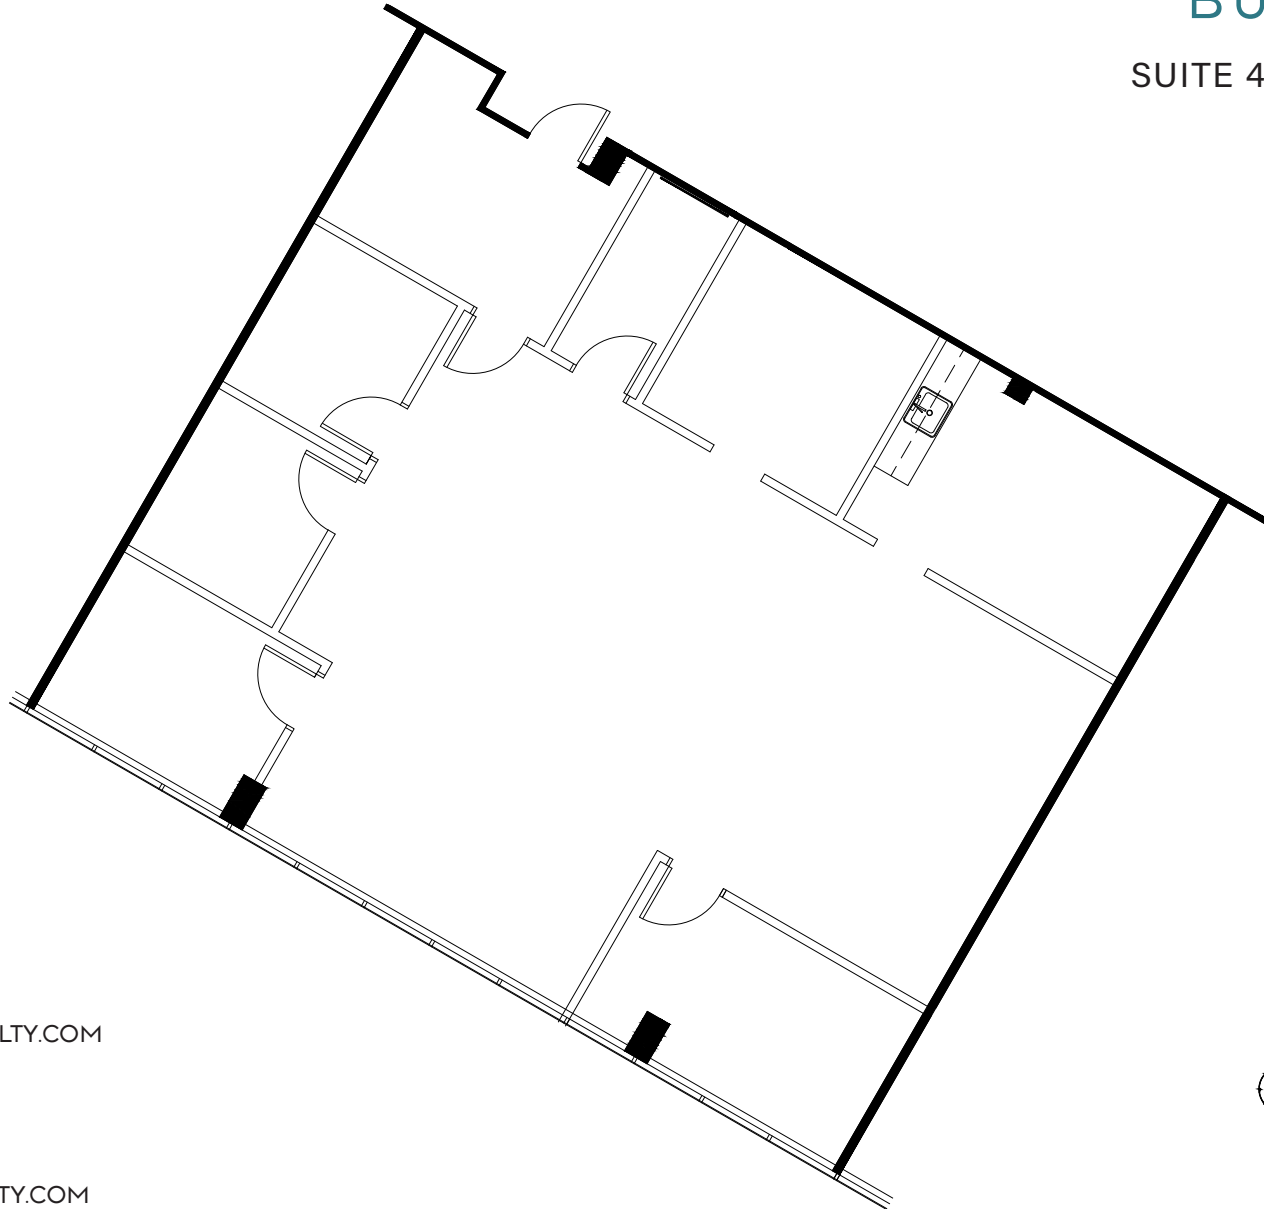

**CARMEL
CROSSING**
6701 CARMEL ROAD

DAVIE BUILDING

SUITE 420 | 2,238 SF

BARRY FABYAN

704.907.2532
BARRY.FABYAN@STREAMREALTY.COM

GRANT KEYES

980.378.1521
GRANT.KEYES@STREAMREALTY.COM

KEY PLAN